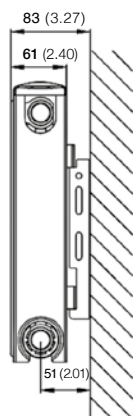

SOFTLINE PLAN

MOUNTING BRACKETS

All dimensions in mm. Inches in brackets.

| Dimensions | mm | inches | mm | inches | mm | inches | mm | inches |
|------------|-----|--------|-----|--------|-----|--------|-----|--------|
| Height | 300 | 11.81 | 450 | 17.72 | 600 | 23.62 | 700 | 27.56 |
| A | 65 | 2.56 | 65 | 2.56 | 65 | 2.56 | 65 | 2.56 |
| B | 119 | 4.69 | 99 | 3.90 | 99 | 3.90 | 99 | 3.90 |
| C | - | - | 269 | 10.59 | 419 | 16.50 | 519 | 20.43 |
| D | 153 | 6.02 | 303 | 11.93 | 453 | 17.83 | 553 | 21.77 |
| E | 185 | 7.28 | 335 | 13.19 | 485 | 19.09 | 585 | 23.03 |

K1

K2

SOFTLINE PLAN

K1 & K2 LUG POSITIONS (New as of June 2016).
All dimensions in mm. Inches in brackets.

| L | K1 | | | | K2 | | | |
|-------------|-----|------|-----------|----|-----|------|-----|----|
| | A | | B | | C | | D | |
| | mm | in | mm | in | mm | in | mm | in |
| 400 | 117 | 4.60 | - | - | 133 | 5.24 | - | - |
| 500 - 1100 | 150 | 5.90 | - | - | 133 | 5.24 | - | - |
| 1200 - 1600 | 150 | 5.90 | - | - | 133 | 5.24 | - | - |
| 1800 - 2000 | 150 | 5.90 | (L/2) +17 | | 133 | 5.24 | L/2 | |

CONNECTIONS

Each radiator comes with ½" inlet connections as standard.

PIPING OPTIONS

EN 442 CERTIFICATION DATA - CETIAT TESTED IN ACCORDANCE WITH BS EN 442

| Type | K1 | | | K2 | | |
|-----------------------------------------|-------|-------|-------|-------|-------|-------|
| | 300 | 450 | 600 | 300 | 450 | 600 |
| Height | 300 | 450 | 600 | 300 | 450 | 600 |
| W/m at 75/65/20 | 469 | 701 | 911 | 929 | 1296 | 1634 |
| n-coefficients | 1.30 | 1.28 | 1.27 | 1.29 | 1.30 | 1.32 |
| Heated surface area (m ² /m) | 2.09 | 3.37 | 4.66 | 3.51 | 5.62 | 7.74 |
| Weight (kg/m) | 11.88 | 18.26 | 24.65 | 19.60 | 29.80 | 40.00 |
| Water contents (l/m) | 1.89 | 2.49 | 3.25 | 3.70 | 5.05 | 6.60 |
| Wall to tap centre (mm) | 51 | 51 | 51 | 73 | 73 | 73 |