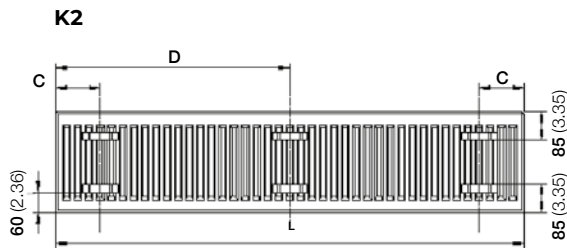

SOFTLINE PLAN

MOUNTING BRACKETS

All dimensions in mm. Inches in brackets.

| Dimensions | mm | inches | mm | inches | mm | inches | mm | inches |
|------------|-----|--------|-----|--------|-----|--------|-----|--------|
| Height | 300 | 11.81 | 450 | 17.72 | 600 | 23.62 | 700 | 27.56 |
| A | 65 | 2.56 | 65 | 2.56 | 65 | 2.56 | 65 | 2.56 |
| B | 119 | 4.69 | 99 | 3.90 | 99 | 3.90 | 99 | 3.90 |
| C | - | - | 269 | 10.59 | 419 | 16.50 | 519 | 20.43 |
| D | 153 | 6.02 | 303 | 11.93 | 453 | 17.83 | 553 | 21.77 |
| E | 185 | 7.28 | 335 | 13.19 | 485 | 19.09 | 585 | 23.03 |

K1

K2

SOFTLINE PLAN

K1 & K2 LUG POSITIONS (New as of June 2016).
All dimensions in mm. Inches in brackets.

| L | K1 | | | | K2 | | | |
|-------------|-----|------|-----------|----|-----|------|-----|----|
| | A | | B | | C | | D | |
| | mm | in | mm | in | mm | in | mm | in |
| 400 | 117 | 4.60 | - | - | 133 | 5.24 | - | - |
| 500 - 1100 | 150 | 5.90 | - | - | 133 | 5.24 | - | - |
| 1200 - 1600 | 150 | 5.90 | - | - | 133 | 5.24 | - | - |
| 1800 - 2000 | 150 | 5.90 | (L/2) +17 | | 133 | 5.24 | L/2 | |

CONNECTIONS

Each radiator comes with ½" inlet connections as standard.

PIPING OPTIONS

EN 442 CERTIFICATION DATA - CETIAT TESTED IN ACCORDANCE WITH BS EN 442

| Type | K1 | | | K2 | | |
|-----------------------------------------|-------|-------|-------|-------|-------|-------|
| | 300 | 450 | 600 | 300 | 450 | 600 |
| Height | 300 | 450 | 600 | 300 | 450 | 600 |
| W/m at 75/65/20 | 469 | 701 | 911 | 929 | 1296 | 1634 |
| n-coefficients | 1.30 | 1.28 | 1.27 | 1.29 | 1.30 | 1.32 |
| Heated surface area (m ² /m) | 2.09 | 3.37 | 4.66 | 3.51 | 5.62 | 7.74 |
| Weight (kg/m) | 11.88 | 18.26 | 24.65 | 19.60 | 29.80 | 40.00 |
| Water contents (l/m) | 1.89 | 2.49 | 3.25 | 3.70 | 5.05 | 6.60 |
| Wall to tap centre (mm) | 51 | 51 | 51 | 73 | 73 | 73 |