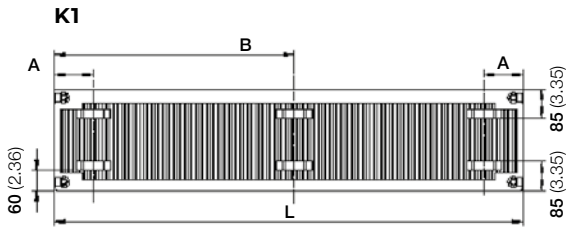

SOFTLINE PLAN

MOUNTING BRACKETS

All dimensions in mm. Inches in brackets.

| Dimensions | mm | inches | mm | inches | mm | inches | mm | inches |
|------------|-----|--------|-----|--------|-----|--------|-----|--------|
| Height | 300 | 11.81 | 450 | 17.72 | 600 | 23.62 | 700 | 27.56 |
| A | 65 | 2.56 | 65 | 2.56 | 65 | 2.56 | 65 | 2.56 |
| B | 119 | 4.69 | 99 | 3.90 | 99 | 3.90 | 99 | 3.90 |
| C | - | - | 269 | 10.59 | 419 | 16.50 | 519 | 20.43 |
| D | 153 | 6.02 | 303 | 11.93 | 453 | 17.83 | 553 | 21.77 |
| E | 185 | 7.28 | 335 | 13.19 | 485 | 19.09 | 585 | 23.03 |

K1

K2

SOFTLINE PLAN

K1 & K2 LUG POSITIONS (New as of June 2016).
All dimensions in mm. Inches in brackets.

| L | K1 | | | | K2 | | | |
|-------------|-----|------|-----------|----|-----|------|-----|----|
| | A | | B | | C | | D | |
| | mm | in | mm | in | mm | in | mm | in |
| 400 | 117 | 4.60 | - | - | 133 | 5.24 | - | - |
| 500 - 1100 | 150 | 5.90 | - | - | 133 | 5.24 | - | - |
| 1200 - 1600 | 150 | 5.90 | - | - | 133 | 5.24 | - | - |
| 1800 - 2000 | 150 | 5.90 | (L/2) +17 | | 133 | 5.24 | L/2 | |

CONNECTIONS

Each radiator comes with ½" inlet connections as standard.

PIPING OPTIONS

EN 442 CERTIFICATION DATA - CETIAT TESTED IN ACCORDANCE WITH BS EN 442

| Type | K1 | | | K2 | | |
|-----------------------------------------|-------|-------|-------|-------|-------|-------|
| | 300 | 450 | 600 | 300 | 450 | 600 |
| Height | 300 | 450 | 600 | 300 | 450 | 600 |
| W/m at 75/65/20 | 469 | 701 | 911 | 929 | 1296 | 1634 |
| n-coefficients | 1.30 | 1.28 | 1.27 | 1.29 | 1.30 | 1.32 |
| Heated surface area (m ² /m) | 2.09 | 3.37 | 4.66 | 3.51 | 5.62 | 7.74 |
| Weight (kg/m) | 11.88 | 18.26 | 24.65 | 19.60 | 29.80 | 40.00 |
| Water contents (l/m) | 1.89 | 2.49 | 3.25 | 3.70 | 5.05 | 6.60 |
| Wall to tap centre (mm) | 51 | 51 | 51 | 73 | 73 | 73 |