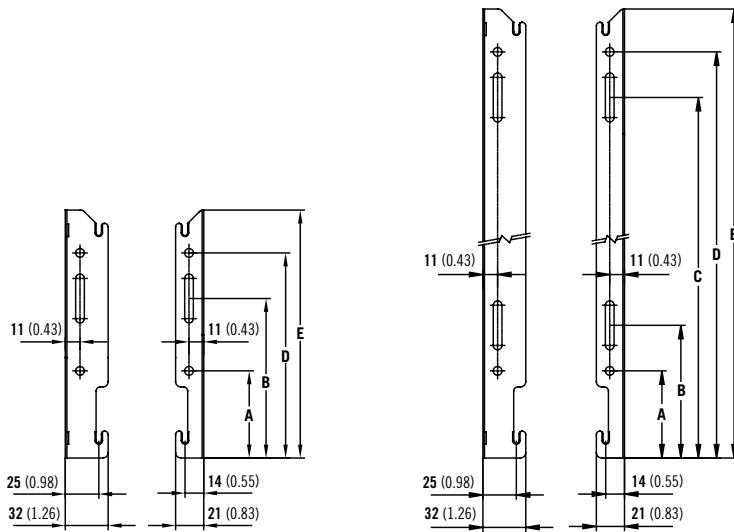

SOFTLINE PLAN

MOUNTING BRACKETS

All dimensions in mm. Inches in brackets.

| Dimensions | mm | inches | mm | inches | mm | inches | mm | inches |
|------------|-----|--------|-----|--------|-----|--------|-----|--------|
| Height | 300 | 11.81 | 450 | 17.72 | 600 | 23.62 | 700 | 27.56 |
| A | 65 | 2.56 | 65 | 2.56 | 65 | 2.56 | 65 | 2.56 |
| B | 119 | 4.69 | 99 | 3.90 | 99 | 3.90 | 99 | 3.90 |
| C | - | - | 269 | 10.59 | 419 | 16.50 | 519 | 20.43 |
| D | 153 | 6.02 | 303 | 11.93 | 453 | 17.83 | 553 | 21.77 |
| E | 185 | 7.28 | 335 | 13.19 | 485 | 19.09 | 585 | 23.03 |

K1

K2

SOFTLINE PLAN

K1 & K2 LUG POSITIONS (New as of June 2016).
All dimensions in mm. Inches in brackets.

| L | K1 | | | | K2 | | | |
|-------------|-----|------|-----------|----|-----|------|-----|----|
| | A | | B | | C | | D | |
| | mm | in | mm | in | mm | in | mm | in |
| 400 | 117 | 4.60 | - | - | 133 | 5.24 | - | - |
| 500 - 1100 | 150 | 5.90 | - | - | 133 | 5.24 | - | - |
| 1200 - 1600 | 150 | 5.90 | - | - | 133 | 5.24 | - | - |
| 1800 - 2000 | 150 | 5.90 | (L/2) +17 | | 133 | 5.24 | L/2 | |

CONNECTIONS

Each radiator comes with ½" inlet connections as standard.

PIPING OPTIONS

EN 442 CERTIFICATION DATA - CETIAT TESTED IN ACCORDANCE WITH BS EN 442

| Type | K1 | | | K2 | | |
|-----------------------------------------|-------|-------|-------|-------|-------|-------|
| | 300 | 450 | 600 | 300 | 450 | 600 |
| Height | 300 | 450 | 600 | 300 | 450 | 600 |
| W/m at 75/65/20 | 469 | 701 | 911 | 929 | 1296 | 1634 |
| n-coefficients | 1.30 | 1.28 | 1.27 | 1.29 | 1.30 | 1.32 |
| Heated surface area (m ² /m) | 2.09 | 3.37 | 4.66 | 3.51 | 5.62 | 7.74 |
| Weight (kg/m) | 11.88 | 18.26 | 24.65 | 19.60 | 29.80 | 40.00 |
| Water contents (l/m) | 1.89 | 2.49 | 3.25 | 3.70 | 5.05 | 6.60 |
| Wall to tap centre (mm) | 51 | 51 | 51 | 73 | 73 | 73 |