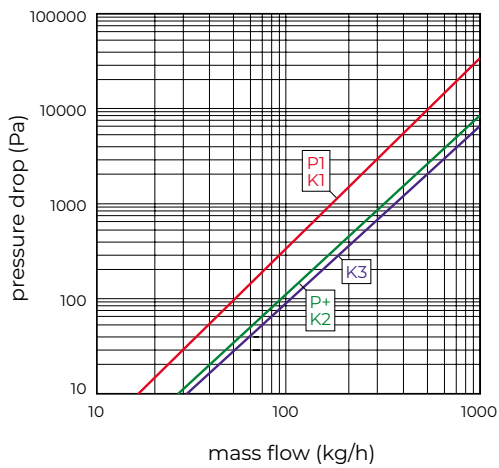

K1

K2

SOFTLINE PLAN

K1 & K2 LUG POSITIONS (New as of June 2016).
All dimensions in mm. Inches in brackets.

| L | K1 | | | | K2 | | | |
|-------------|-----|------|-----------|----|-----|------|-----|----|
| | A | | B | | C | | D | |
| | mm | in | mm | in | mm | in | mm | in |
| 400 | 117 | 4.60 | - | - | 133 | 5.24 | - | - |
| 500 - 1100 | 150 | 5.90 | - | - | 133 | 5.24 | - | - |
| 1200 - 1600 | 150 | 5.90 | - | - | 133 | 5.24 | - | - |
| 1800 - 2000 | 150 | 5.90 | (L/2) +17 | | 133 | 5.24 | L/2 | |

CONNECTIONS

Each radiator comes with ½" inlet connections as standard.

PIPING OPTIONS

EN 442 CERTIFICATION DATA - CETIAT TESTED IN ACCORDANCE WITH BS EN 442

| Type | K1 | | | K2 | | |
|-----------------------------------------|-------|-------|-------|-------|-------|-------|
| | 300 | 450 | 600 | 300 | 450 | 600 |
| Height | 300 | 450 | 600 | 300 | 450 | 600 |
| W/m at 75/65/20 | 469 | 701 | 911 | 929 | 1296 | 1634 |
| n-coefficients | 1.30 | 1.28 | 1.27 | 1.29 | 1.30 | 1.32 |
| Heated surface area (m ² /m) | 2.09 | 3.37 | 4.66 | 3.51 | 5.62 | 7.74 |
| Weight (kg/m) | 11.88 | 18.26 | 24.65 | 19.60 | 29.80 | 40.00 |
| Water contents (l/m) | 1.89 | 2.49 | 3.25 | 3.70 | 5.05 | 6.60 |
| Wall to tap centre (mm) | 51 | 51 | 51 | 73 | 73 | 73 |

PRESSURE DROPS

| Type | Kv |
|---------|------|
| P1 / K1 | 1.67 |
| P+ / K2 | 3.32 |
| K3 | 3.65 |

55 COLOUR OPTIONS. 14-DAY LEAD TIME.

Stelrad Radiators are available in white (RAL 9016) as standard, however this radiator is **now available in a variety of colours within 14 working days.**