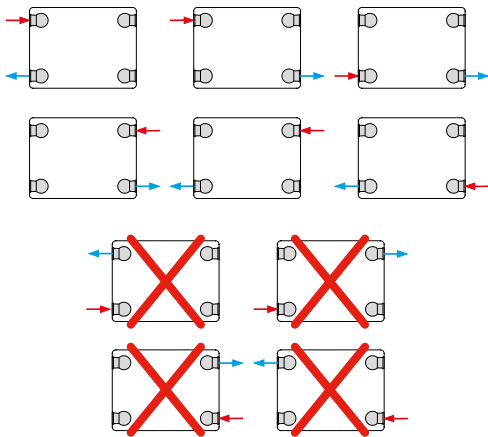

SOFTLINE PLAN

MOUNTING BRACKETS

All dimensions in mm. Inches in brackets.

| Dimensions | mm | inches | mm | inches | mm | inches | mm | inches |
|------------|-----|--------|-----|--------|-----|--------|-----|--------|
| Height | 300 | 11.81 | 450 | 17.72 | 600 | 23.62 | 700 | 27.56 |
| A | 65 | 2.56 | 65 | 2.56 | 65 | 2.56 | 65 | 2.56 |
| B | 119 | 4.69 | 99 | 3.90 | 99 | 3.90 | 99 | 3.90 |
| C | - | - | 269 | 10.59 | 419 | 16.50 | 519 | 20.43 |
| D | 153 | 6.02 | 303 | 11.93 | 453 | 17.83 | 553 | 21.77 |
| E | 185 | 7.28 | 335 | 13.19 | 485 | 19.09 | 585 | 23.03 |

K1

K2

SOFTLINE PLAN

K1 & K2 LUG POSITIONS (New as of June 2016).
All dimensions in mm. Inches in brackets.

| L | K1 | | | | K2 | | | |
|-------------|-----|------|-----------|----|-----|------|-----|----|
| | A | | B | | C | | D | |
| | mm | in | mm | in | mm | in | mm | in |
| 400 | 117 | 4.60 | - | - | 133 | 5.24 | - | - |
| 500 - 1100 | 150 | 5.90 | - | - | 133 | 5.24 | - | - |
| 1200 - 1600 | 150 | 5.90 | - | - | 133 | 5.24 | - | - |
| 1800 - 2000 | 150 | 5.90 | (L/2) +17 | | 133 | 5.24 | L/2 | |

CONNECTIONS

Each radiator comes with ½" inlet connections as standard.

PIPING OPTIONS

EN 442 CERTIFICATION DATA - CETIAT TESTED IN ACCORDANCE WITH BS EN 442

| Type | K1 | | | K2 | | |
|-----------------------------------------|-------|-------|-------|-------|-------|-------|
| | 300 | 450 | 600 | 300 | 450 | 600 |
| Height | 300 | 450 | 600 | 300 | 450 | 600 |
| W/m at 75/65/20 | 469 | 701 | 911 | 929 | 1296 | 1634 |
| n-coefficients | 1.30 | 1.28 | 1.27 | 1.29 | 1.30 | 1.32 |
| Heated surface area (m ² /m) | 2.09 | 3.37 | 4.66 | 3.51 | 5.62 | 7.74 |
| Weight (kg/m) | 11.88 | 18.26 | 24.65 | 19.60 | 29.80 | 40.00 |
| Water contents (l/m) | 1.89 | 2.49 | 3.25 | 3.70 | 5.05 | 6.60 |
| Wall to tap centre (mm) | 51 | 51 | 51 | 73 | 73 | 73 |