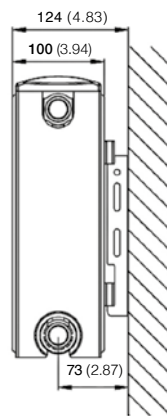

SOFTLINE PLAN

MOUNTING BRACKETS

All dimensions in mm. Inches in brackets.

| Dimensions | mm | inches | mm | inches | mm | inches | mm | inches |
|------------|-----|--------|-----|--------|-----|--------|-----|--------|
| Height | 300 | 11.81 | 450 | 17.72 | 600 | 23.62 | 700 | 27.56 |
| A | 65 | 2.56 | 65 | 2.56 | 65 | 2.56 | 65 | 2.56 |
| B | 119 | 4.69 | 99 | 3.90 | 99 | 3.90 | 99 | 3.90 |
| C | - | - | 269 | 10.59 | 419 | 16.50 | 519 | 20.43 |
| D | 153 | 6.02 | 303 | 11.93 | 453 | 17.83 | 553 | 21.77 |
| E | 185 | 7.28 | 335 | 13.19 | 485 | 19.09 | 585 | 23.03 |

K1

K2

SOFTLINE PLAN

K1 & K2 LUG POSITIONS (New as of June 2016).
All dimensions in mm. Inches in brackets.

| L | K1 | | | | K2 | | | |
|-------------|-----|------|-----------|----|-----|------|-----|----|
| | A | | B | | C | | D | |
| | mm | in | mm | in | mm | in | mm | in |
| 400 | 117 | 4.60 | - | - | 133 | 5.24 | - | - |
| 500 - 1100 | 150 | 5.90 | - | - | 133 | 5.24 | - | - |
| 1200 - 1600 | 150 | 5.90 | - | - | 133 | 5.24 | - | - |
| 1800 - 2000 | 150 | 5.90 | (L/2) +17 | | 133 | 5.24 | L/2 | |

CONNECTIONS

Each radiator comes with ½" inlet connections as standard.

PIPING OPTIONS

EN 442 CERTIFICATION DATA - CETIAT TESTED IN ACCORDANCE WITH BS EN 442

| Type | K1 | | | K2 | | |
|-----------------------------------------|-------|-------|-------|-------|-------|-------|
| | 300 | 450 | 600 | 300 | 450 | 600 |
| Height | 300 | 450 | 600 | 300 | 450 | 600 |
| W/m at 75/65/20 | 469 | 701 | 911 | 929 | 1296 | 1634 |
| n-coefficients | 1.30 | 1.28 | 1.27 | 1.29 | 1.30 | 1.32 |
| Heated surface area (m ² /m) | 2.09 | 3.37 | 4.66 | 3.51 | 5.62 | 7.74 |
| Weight (kg/m) | 11.88 | 18.26 | 24.65 | 19.60 | 29.80 | 40.00 |
| Water contents (l/m) | 1.89 | 2.49 | 3.25 | 3.70 | 5.05 | 6.60 |
| Wall to tap centre (mm) | 51 | 51 | 51 | 73 | 73 | 73 |