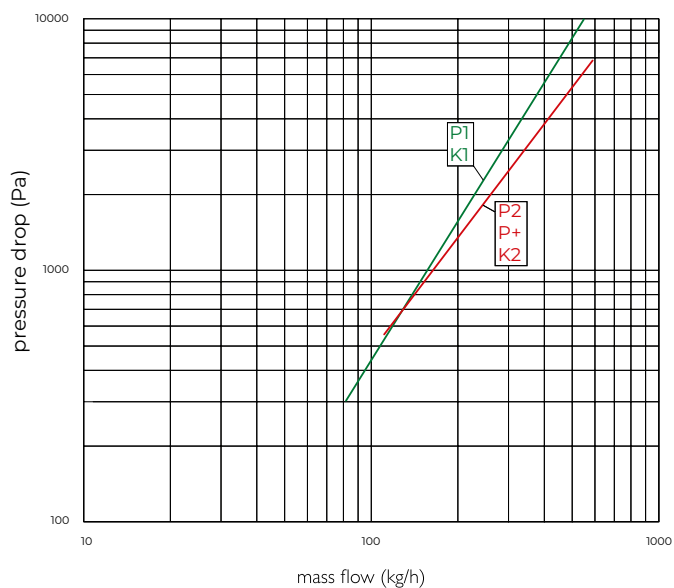

PRESSURE DROPS

Type	Kv
P1 / K1	1.60
P2 / P+ / K2	1.85