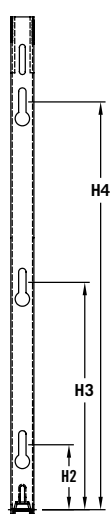

SOFTLINE

SERIES

DECO
VERTICAL

50 Δ t

(75/65/20°C)

K2

Height mm	Length mm	Sections	White UIN		Colour UIN		Heat output	
			White UIN	Colour UIN	Watts	Btu/h		
1800	400	12	87222418	87222418c	1476	5036		
	500	15	87222518	87222518c	1845	6295		
	600	18	87222618	87222618c	2214	7554		

CENTRE TAP TRV

UIN	Elements
14531310	CENTRE TAP TRV STRAIGHT WHITE - 10MM
14531312	CENTRE TAP TRV STRAIGHT WHITE - 1/2IN
14531315	CENTRE TAP TRV STRAIGHT WHITE - 15MM
14531410	CENTRE TAP TRV STRAIGHT CHROME - 10MM
14531412	CENTRE TAP TRV STRAIGHT CHROME - 1/2IN
14531415	CENTRE TAP TRV STRAIGHT CHROME - 15MM
14531510	CENTRE TAP TRV ANGLED L WHITE - 10MM
14531512	CENTRE TAP TRV ANGLED L WHITE - 1/2IN
14531515	CENTRE TAP TRV ANGLED L WHITE - 15MM
14531610	CENTRE TAP TRV ANGLED L CHROME - 10MM
14531612	CENTRE TAP TRV ANGLED L CHROME - 1/2IN
14531615	CENTRE TAP TRV ANGLED L CHROME - 15MM

WALL MOUNTING INFORMATION

All dimensions in mm. Inches in brackets.

Comes complete with Stelrad's class leading safety bracket.

MOUNTING BRACKETS

Height		H2		H3		H4	
mm	inches	mm	inches	mm	inches	mm	inches
1800	70.90	70	2.75	830	43.89	1590	63.58

CONNECTIONS

Each radiator comes with 1/2" inlet connections as standard.

PIPING OPTIONS

EN 442 CERTIFICATION DATA - CETIAT TESTED IN ACCORDANCE WITH BS EN 442

Type	K2
Height	1800
W/m at 75/65/20	3690
n-coefficients	1.32
Heated surface area (m ² /m)	29.90
Weight (kg/m)	105.30
Water contents (l/m)	15.90
Wall to tap centre (mm)	77
K _M	20.69