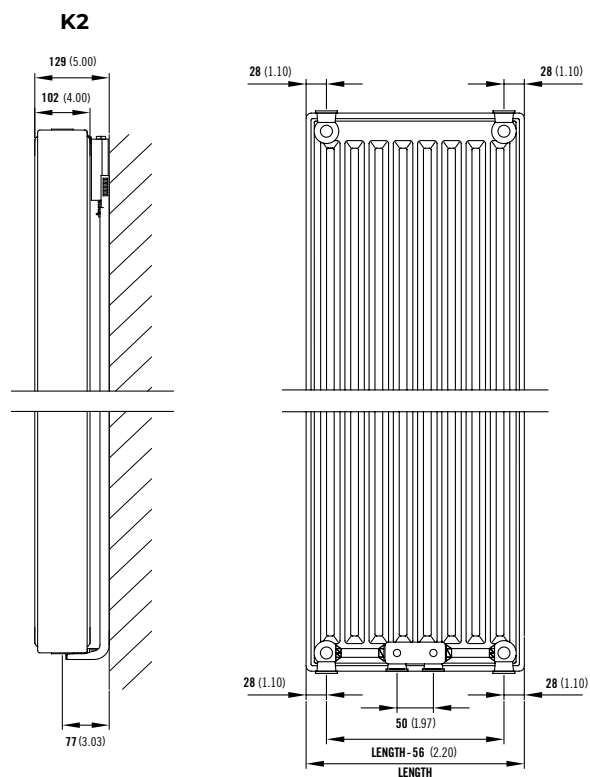

SOFTLINE

SERIES

DECO
VERTICAL

50 Δ t

(75/65/20°C)

K2

Height mm	Length mm	Sections	White UIN		Colour UIN		Heat output	
			White UIN	Colour UIN	Watts	Btu/h		
1800	400	12	87222418	87222418c	1476	5036		
	500	15	87222518	87222518c	1845	6295		
	600	18	87222618	87222618c	2214	7554		

CENTRE TAP TRV

UIN	Elements
14531310	CENTRE TAP TRV STRAIGHT WHITE - 10MM
14531312	CENTRE TAP TRV STRAIGHT WHITE - 1/2IN
14531315	CENTRE TAP TRV STRAIGHT WHITE - 15MM
14531410	CENTRE TAP TRV STRAIGHT CHROME - 10MM
14531412	CENTRE TAP TRV STRAIGHT CHROME - 1/2IN
14531415	CENTRE TAP TRV STRAIGHT CHROME - 15MM
14531510	CENTRE TAP TRV ANGLED L WHITE - 10MM
14531512	CENTRE TAP TRV ANGLED L WHITE - 1/2IN
14531515	CENTRE TAP TRV ANGLED L WHITE - 15MM
14531610	CENTRE TAP TRV ANGLED L CHROME - 10MM
14531612	CENTRE TAP TRV ANGLED L CHROME - 1/2IN
14531615	CENTRE TAP TRV ANGLED L CHROME - 15MM

WALL MOUNTING INFORMATION

All dimensions in mm. Inches in brackets.

Comes complete with Stelrad's class leading safety bracket.

MOUNTING BRACKETS

Height		H2		H3		H4	
mm	inches	mm	inches	mm	inches	mm	inches
1800	70.90	70	2.75	830	43.89	1590	63.58

CONNECTIONS

Each radiator comes with 1/2" inlet connections as standard.

PIPING OPTIONS

EN 442 CERTIFICATION DATA - CETIAT TESTED IN ACCORDANCE WITH BS EN 442

Type	K2
Height	1800
W/m at 75/65/20	3690
n-coefficients	1.32
Heated surface area (m ² /m)	29.90
Weight (kg/m)	105.30
Water contents (l/m)	15.90
Wall to tap centre (mm)	77
K _M	20.69