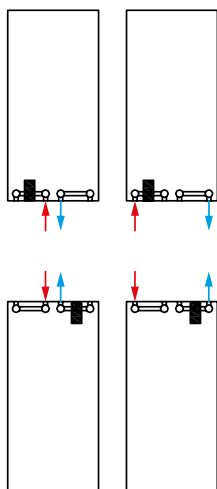

CENTRE TAP TRV

UIN	Elements
14531310	CENTRE TAP TRV STRAIGHT WHITE - 10MM
14531312	CENTRE TAP TRV STRAIGHT WHITE - 1/2IN
14531315	CENTRE TAP TRV STRAIGHT WHITE - 15MM
14531410	CENTRE TAP TRV STRAIGHT CHROME - 10MM
14531412	CENTRE TAP TRV STRAIGHT CHROME - 1/2IN
14531415	CENTRE TAP TRV STRAIGHT CHROME - 15MM
14531510	CENTRE TAP TRV ANGLED L WHITE - 10MM
14531512	CENTRE TAP TRV ANGLED L WHITE - 1/2IN
14531515	CENTRE TAP TRV ANGLED L WHITE - 15MM
14531610	CENTRE TAP TRV ANGLED L CHROME - 10MM
14531612	CENTRE TAP TRV ANGLED L CHROME - 1/2IN
14531615	CENTRE TAP TRV ANGLED L CHROME - 15MM

WALL MOUNTING INFORMATION

All dimensions in mm. Inches in brackets.

Comes complete with Stelrad's class leading safety bracket.

MOUNTING BRACKETS

Height		H2		H3		H4	
mm	inches	mm	inches	mm	inches	mm	inches
1800	70.90	70	2.75	830	43.89	1590	63.58

CONNECTIONS

Each radiator comes with 1/2" inlet connections as standard.

PIPING OPTIONS

EN 442 CERTIFICATION DATA - CETIAT TESTED IN ACCORDANCE WITH BS EN 442

Type	K2
Height	1800
W/m at 75/65/20	3690
n-coefficients	1.32
Heated surface area (m ² /m)	29.90
Weight (kg/m)	105.30
Water contents (l/m)	15.90
Wall to tap centre (mm)	77
K _M	20.69