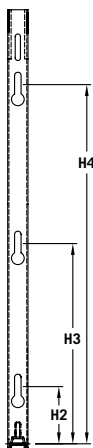

SOFTLINE

SERIES

**PLAN
VERTICAL**

50 Δ t

(75/65/20°C)

K2

Height mm	Length mm	Sections	White UIN		Heat output	
			White UIN	Colour UIN	Watts	Btu/h
1800	400	12	87322418	87322418c	1476	5036
	500	15	87322518	87322518c	1845	6295
	600	18	87322618	87322618c	2214	7554

CENTRE TAP TRV

UIN	Elements
14531310	CENTRE TAP TRV STRAIGHT WHITE - 10MM
14531312	CENTRE TAP TRV STRAIGHT WHITE - 1/2IN
14531315	CENTRE TAP TRV STRAIGHT WHITE - 15MM
14531410	CENTRE TAP TRV STRAIGHT CHROME - 10MM
14531412	CENTRE TAP TRV STRAIGHT CHROME - 1/2IN
14531415	CENTRE TAP TRV STRAIGHT CHROME - 15MM
14531510	CENTRE TAP TRV ANGLED L WHITE - 10MM
14531512	CENTRE TAP TRV ANGLED L WHITE - 1/2IN
14531515	CENTRE TAP TRV ANGLED L WHITE - 15MM
14531610	CENTRE TAP TRV ANGLED L CHROME - 10MM
14531612	CENTRE TAP TRV ANGLED L CHROME - 1/2IN
14531615	CENTRE TAP TRV ANGLED L CHROME - 15MM

WALL MOUNTING INFORMATION

All dimensions in mm. Inches in brackets.

Comes complete with Stelrad's class leading safety bracket.

MOUNTING BRACKETS

Height		H2		H3		H4	
mm	inches	mm	inches	mm	inches	mm	inches
1800	70.87	70	2.75	830	43.89	1590	63.58

CONNECTIONS

Each radiator comes with ½" inlet connections as standard.

PIPING OPTIONS

EN 442 CERTIFICATION DATA - CETIAT TESTED IN ACCORDANCE WITH BS EN 442

Type	K2
Height	1800
W/m at 75/65/20	3690
n-coefficients	1.32
Heated surface area (m ² /m)	29.90
Weight (kg/m)	105.30
Water contents (l/m)	15.90
Wall to tap centre (mm)	77
K _m	20.69