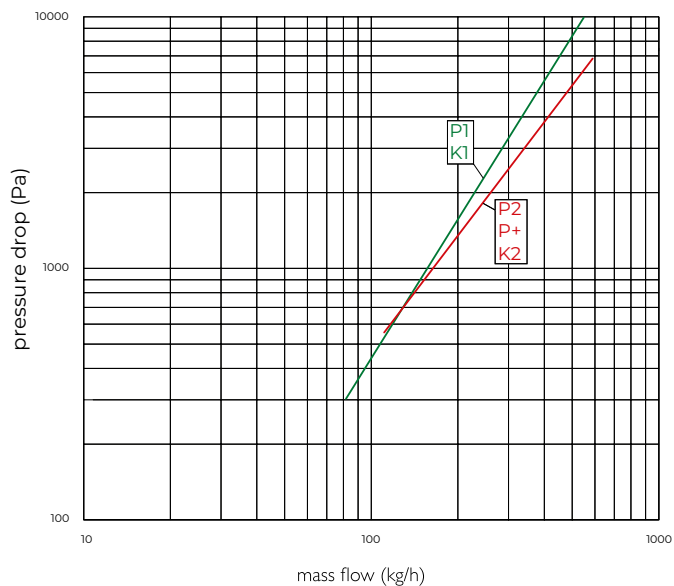

PRESSURE DROPS

Type	Kv
P1 / K1	1.60
P2 / P+ / K2	1.85