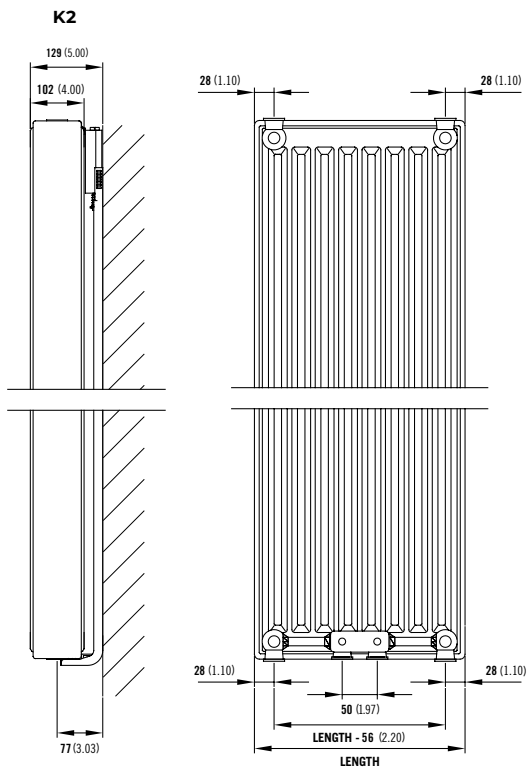

SOFTLINE

SERIES

**PLAN
VERTICAL**

50 Δ t

(75/65/20°C)

K2

Height mm	Length mm	Sections	White UIN		Heat output	
			White UIN	Colour UIN	Watts	Btu/h
1800	400	12	87322418	87322418c	1476	5036
	500	15	87322518	87322518c	1845	6295
	600	18	87322618	87322618c	2214	7554

CENTRE TAP TRV

UIN	Elements
14531310	CENTRE TAP TRV STRAIGHT WHITE - 10MM
14531312	CENTRE TAP TRV STRAIGHT WHITE - 1/2IN
14531315	CENTRE TAP TRV STRAIGHT WHITE - 15MM
14531410	CENTRE TAP TRV STRAIGHT CHROME - 10MM
14531412	CENTRE TAP TRV STRAIGHT CHROME - 1/2IN
14531415	CENTRE TAP TRV STRAIGHT CHROME - 15MM
14531510	CENTRE TAP TRV ANGLED L WHITE - 10MM
14531512	CENTRE TAP TRV ANGLED L WHITE - 1/2IN
14531515	CENTRE TAP TRV ANGLED L WHITE - 15MM
14531610	CENTRE TAP TRV ANGLED L CHROME - 10MM
14531612	CENTRE TAP TRV ANGLED L CHROME - 1/2IN
14531615	CENTRE TAP TRV ANGLED L CHROME - 15MM

WALL MOUNTING INFORMATION

All dimensions in mm. Inches in brackets.

Comes complete with Stelrad's class leading safety bracket.

MOUNTING BRACKETS

Height		H2		H3		H4	
mm	inches	mm	inches	mm	inches	mm	inches
1800	70.87	70	2.75	830	43.89	1590	63.58

CONNECTIONS

Each radiator comes with ½" inlet connections as standard.

PIPING OPTIONS

EN 442 CERTIFICATION DATA - CETIAT TESTED IN ACCORDANCE WITH BS EN 442

Type	K2
Height	1800
W/m at 75/65/20	3690
n-coefficients	1.32
Heated surface area (m ² /m)	29.90
Weight (kg/m)	105.30
Water contents (l/m)	15.90
Wall to tap centre (mm)	77
K _m	20.69