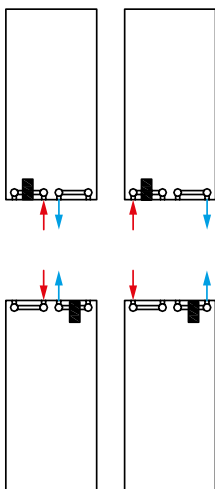

CENTRE TAP TRV

UIN	Elements
14531310	CENTRE TAP TRV STRAIGHT WHITE - 10MM
14531312	CENTRE TAP TRV STRAIGHT WHITE - 1/2IN
14531315	CENTRE TAP TRV STRAIGHT WHITE - 15MM
14531410	CENTRE TAP TRV STRAIGHT CHROME - 10MM
14531412	CENTRE TAP TRV STRAIGHT CHROME - 1/2IN
14531415	CENTRE TAP TRV STRAIGHT CHROME - 15MM
14531510	CENTRE TAP TRV ANGLED L WHITE - 10MM
14531512	CENTRE TAP TRV ANGLED L WHITE - 1/2IN
14531515	CENTRE TAP TRV ANGLED L WHITE - 15MM
14531610	CENTRE TAP TRV ANGLED L CHROME - 10MM
14531612	CENTRE TAP TRV ANGLED L CHROME - 1/2IN
14531615	CENTRE TAP TRV ANGLED L CHROME - 15MM

WALL MOUNTING INFORMATION

All dimensions in mm. Inches in brackets.

Comes complete with Stelrad's class leading safety bracket.

MOUNTING BRACKETS

Height		H2		H3		H4	
mm	inches	mm	inches	mm	inches	mm	inches
1800	70.87	70	2.75	830	43.89	1590	63.58

CONNECTIONS

Each radiator comes with ½" inlet connections as standard.

PIPING OPTIONS

EN 442 CERTIFICATION DATA - CETIAT TESTED IN ACCORDANCE WITH BS EN 442

Type	K2
Height	1800
W/m at 75/65/20	3690
n-coefficients	1.32
Heated surface area (m ² /m)	29.90
Weight (kg/m)	105.30
Water contents (l/m)	15.90
Wall to tap centre (mm)	77
K _m	20.69