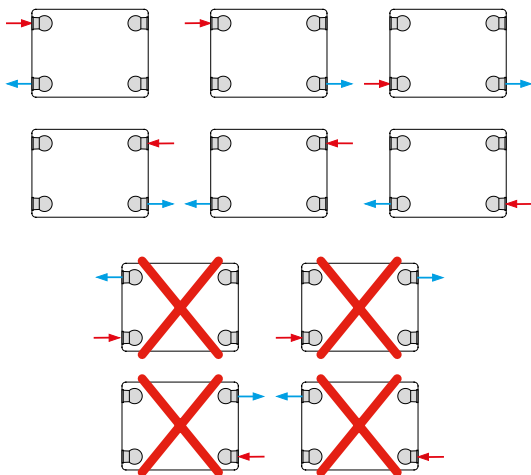

MOUNTING BRACKETS

All dimensions in mm. Inches in brackets. Floor mounting brackets available.

COMPACT WITH STYLE HORIZONTAL

K1 AND K2 LUG POSITIONS (New as of June 2016).

All dimensions in mm. Inches in brackets.

PIPING OPTIONS

EN 442 CERTIFICATION DATA - CETIAT TESTED IN ACCORDANCE WITH BS EN 442

Type	K1			K2		
	300	500	600	300	500	600
Height	300	500	600	300	500	600
W/m at 75/65/20	470	746	870	898	1388	1601
n-coefficients	1.26	1.28	1.28	1.30	1.31	1.31
Heated surface area (m ² /m)	2.09	3.80	4.66	3.51	6.33	7.74
Weight (kg/m)	14.13	20.23	24.27	19.30	32.03	38.40
Water contents (l/m)	1.81	2.77	3.23	3.10	5.17	6.20
Wall to tap centre (mm)	54	54	54	-	-	-
Floor standing	-	-	-	76	76	76