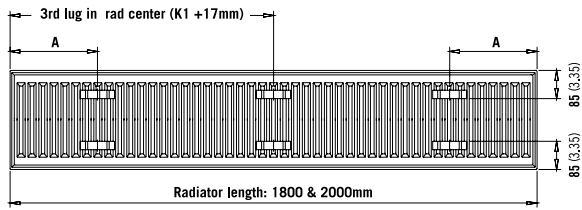

MOUNTING BRACKETS

All dimensions in mm. Inches in brackets. Floor mounting brackets available.

COMPACT WITH STYLE HORIZONTAL

K1 AND K2 LUG POSITIONS (New as of June 2016).

All dimensions in mm. Inches in brackets.

Length	K1		K2	
	mm	mm	mm	mm
400mm	117	4.61	133	5.24
500 - 1000mm	150	5.91	133	5.24
1200 - 1600mm	133	5.24	133	5.24
1800 - 2000mm	3rd lug in rad. centre*			

*K1 + 17mm

CONNECTIONS

Each radiator comes with ½" inlet connections as standard.

PIPING OPTIONS

EN 442 CERTIFICATION DATA - CETIAT TESTED IN ACCORDANCE WITH BS EN 442

Type	K1			K2		
	300	500	600	300	500	600
Height	300	500	600	300	500	600
W/m at 75/65/20	470	746	870	898	1388	1601
n-coefficients	1.26	1.28	1.28	1.30	1.31	1.31
Heated surface area (m ² /m)	2.09	3.80	4.66	3.51	6.33	7.74
Weight (kg/m)	14.13	20.23	24.27	19.30	32.03	38.40
Water contents (l/m)	1.81	2.77	3.23	3.10	5.17	6.20
Wall to tap centre (mm)	54	54	54	-	-	-
Floor standing	-	-	-	76	76	76