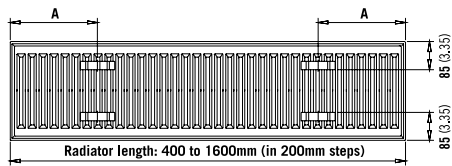

MOUNTING BRACKETS

All dimensions in mm. Inches in brackets. Floor mounting brackets available.

COMPACT WITH STYLE HORIZONTAL

K1 AND K2 LUG POSITIONS (New as of June 2016).

All dimensions in mm. Inches in brackets.

Length	K1		K2	
	mm	mm	mm	mm
400mm	117	4.61	133	5.24
500 - 1000mm	150	5.91	133	5.24
1200 - 1600mm	133	5.24	133	5.24
1800 - 2000mm	3rd lug in rad. centre*			

*K1 + 17mm

CONNECTIONS

Each radiator comes with ½" inlet connections as standard.

PIPING OPTIONS

EN 442 CERTIFICATION DATA - CETIAT TESTED IN ACCORDANCE WITH BS EN 442

Type	K1			K2		
	300	500	600	300	500	600
Height	300	500	600	300	500	600
W/m at 75/65/20	470	746	870	898	1388	1601
n-coefficients	1.26	1.28	1.28	1.30	1.31	1.31
Heated surface area (m ² /m)	2.09	3.80	4.66	3.51	6.33	7.74
Weight (kg/m)	14.13	20.23	24.27	19.30	32.03	38.40
Water contents (l/m)	1.81	2.77	3.23	3.10	5.17	6.20
Wall to tap centre (mm)	54	54	54	-	-	-
Floor standing	-	-	-	76	76	76