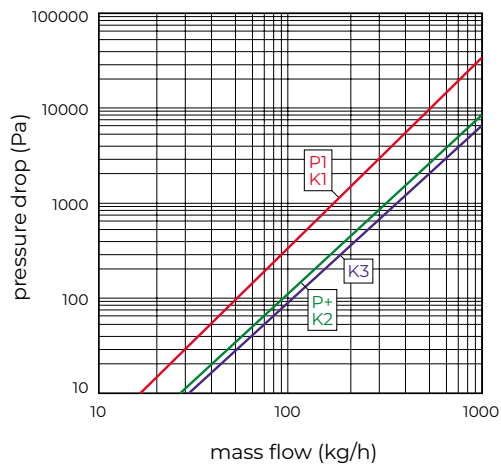

EN 442 CERTIFICATION DATA - CETIAT TESTED IN ACCORDANCE WITH BS EN 442

Type	K1			K2		
	300	500	600	300	500	600
Height	300	500	600	300	500	600
W/m at 75/65/20	470	746	870	898	1388	1601
n-coefficients	1.26	1.28	1.28	1.30	1.31	1.31
Heated surface area (m²/m)	2.09	3.80	4.66	3.51	6.33	7.74
Weight (kg/m)	14.13	20.23	24.27	19.30	32.03	38.40
Water contents (l/m)	1.81	2.77	3.23	3.10	5.17	6.20
Wall to tap centre (mm)	54	54	54	-	-	-
Floor standing	-	-	-	76	76	76

PRESSURE DROPS

Type	Kv
P1 / K1	1.67
P+ / K2	3.32
K3	3.65