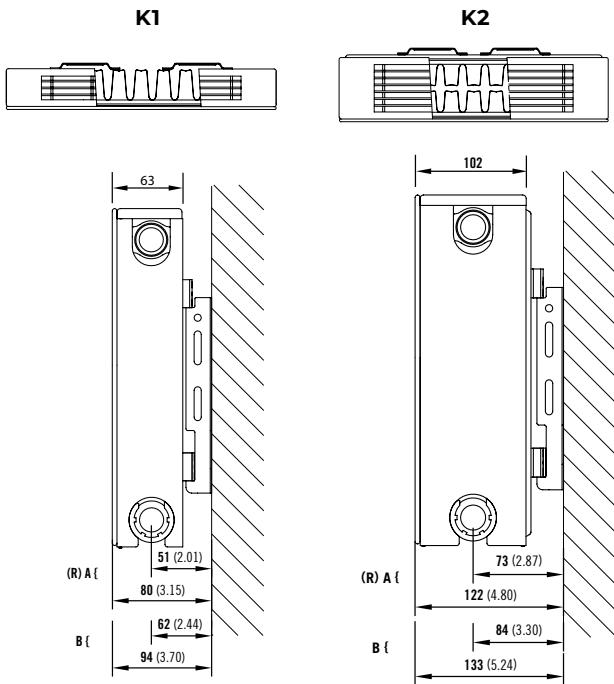

Please note that once a coloured radiator has been ordered, it cannot be cancelled or returned.

www.stelrad.com
Telephone: 0800 876 6813

COMPACT WITH STYLE HORIZONTAL

WALL MOUNTING INFORMATION

All dimensions in mm. Inches in brackets. Floor mounting brackets available.

MOUNTING BRACKETS

All dimensions in mm. Inches in brackets. Floor mounting brackets available.

COMPACT WITH STYLE HORIZONTAL

K1 AND K2 LUG POSITIONS (New as of June 2016).

All dimensions in mm. Inches in brackets.

Length	K1		K2	
	mm	mm	mm	mm
400mm	117	4.61	133	5.24
500 - 1000mm	150	5.91	133	5.24
1200 - 1600mm	133	5.24	133	5.24
1800 - 2000mm	3rd lug in rad. centre*			

*K1 + 17mm

CONNECTIONS

Each radiator comes with ½" inlet connections as standard.