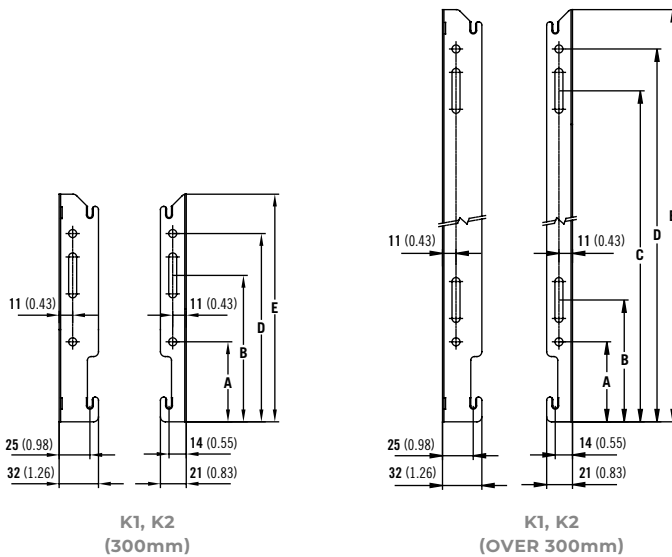

Please note that once a coloured radiator has been ordered, it cannot be cancelled or returned.

www.stelrad.com
Telephone: 0800 876 6813

COMPACT WITH STYLE HORIZONTAL

WALL MOUNTING INFORMATION

All dimensions in mm. Inches in brackets. Floor mounting brackets available.

MOUNTING BRACKETS

All dimensions in mm. Inches in brackets. Floor mounting brackets available.

COMPACT WITH STYLE HORIZONTAL

K1 AND K2 LUG POSITIONS (New as of June 2016).

All dimensions in mm. Inches in brackets.

Length	K1		K2	
	mm	mm	mm	mm
400mm	117	4.61	133	5.24
500 - 1000mm	150	5.91	133	5.24
1200 - 1600mm	133	5.24	133	5.24
1800 - 2000mm	3rd lug in rad. centre*			

*K1 + 17mm

CONNECTIONS

Each radiator comes with ½" inlet connections as standard.

PIPING OPTIONS

EN 442 CERTIFICATION DATA - CETIAT TESTED IN ACCORDANCE WITH BS EN 442

Type	K1			K2		
	300	500	600	300	500	600
Height	300	500	600	300	500	600
W/m at 75/65/20	470	746	870	898	1388	1601
n-coefficients	1.26	1.28	1.28	1.30	1.31	1.31
Heated surface area (m ² /m)	2.09	3.80	4.66	3.51	6.33	7.74
Weight (kg/m)	14.13	20.23	24.27	19.30	32.03	38.40
Water contents (l/m)	1.81	2.77	3.23	3.10	5.17	6.20
Wall to tap centre (mm)	54	54	54	-	-	-
Floor standing	-	-	-	76	76	76