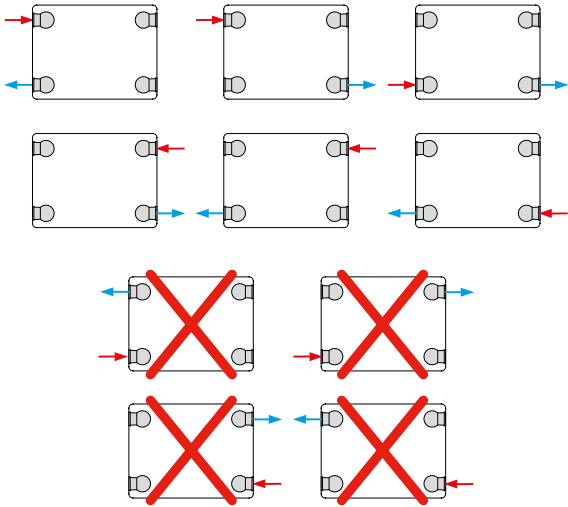

COMPACT WITH STYLE LO-LINE

PIPING OPTIONS

EN 442 CERTIFICATION DATA - CETIAT TESTED IN ACCORDANCE WITH BS EN 442

Type	P+	K2
Height	200	200
W/m at 75/65/20	483	614
n-coefficients	1.31	1.29
Heated Surface Area (m²/m)	1.51	2.10
Weight (kg/m)	12.14	13.15
Water Contents (l/m)	2.64	2.70