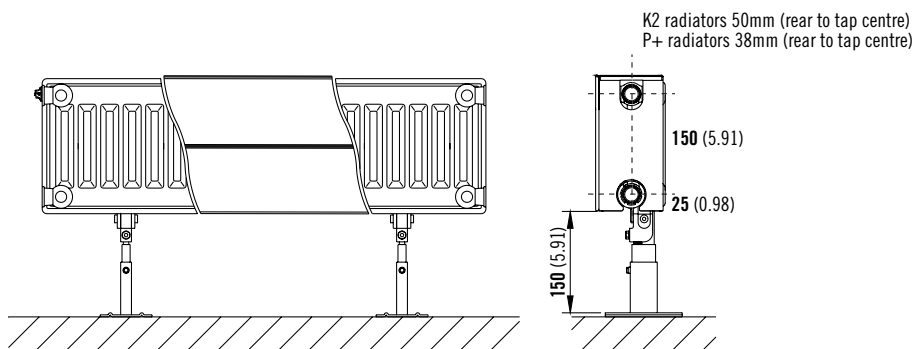

## FLOOR MOUNTING INFORMATION ALL DIMENSIONS IN MM. INCHES IN BRACKETS.

Floor mounting bracket comes as standard (200mm only).