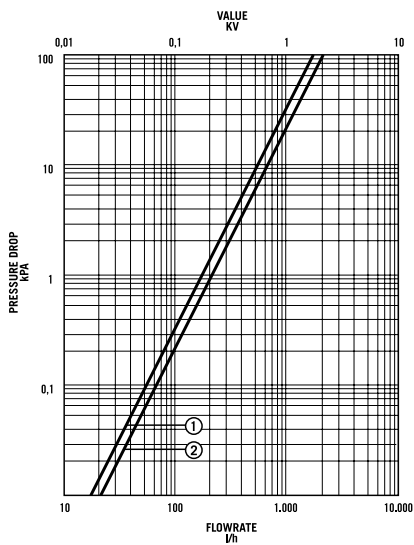

PRESSURE DROPS

- ① Type 10 (P1), 11 (K1)
- ② Type 21 (P+), 22 (K2)