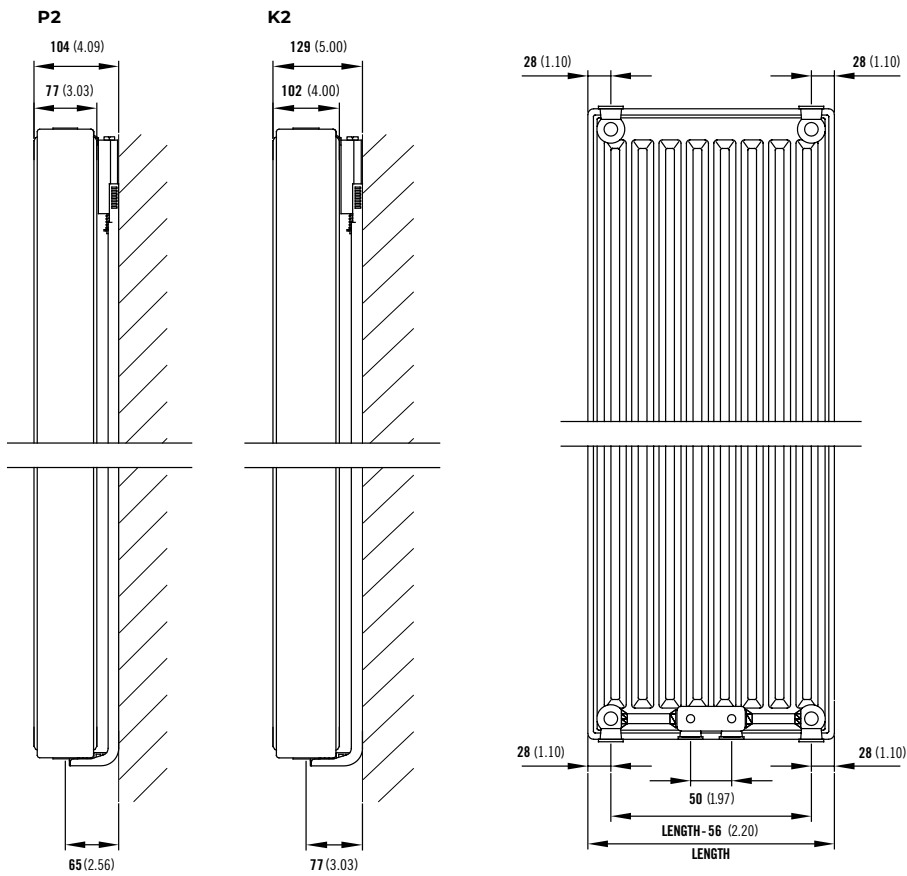

CENTRE TAP TRV

UIN	Elements
14531310	CENTRE TAP TRV STRAIGHT WHITE - 10MM
14531312	CENTRE TAP TRV STRAIGHT WHITE - 1/2IN
14531315	CENTRE TAP TRV STRAIGHT WHITE - 15MM
14531410	CENTRE TAP TRV STRAIGHT CHROME - 10MM
14531412	CENTRE TAP TRV STRAIGHT CHROME - 1/2IN
14531415	CENTRE TAP TRV STRAIGHT CHROME - 15MM
14531510	CENTRE TAP TRV ANGLED L WHITE - 10MM
14531512	CENTRE TAP TRV ANGLED L WHITE - 1/2IN
14531515	CENTRE TAP TRV ANGLED L WHITE - 15MM
14531610	CENTRE TAP TRV ANGLED L CHROME - 10MM
14531612	CENTRE TAP TRV ANGLED L CHROME - 1/2IN
14531615	CENTRE TAP TRV ANGLED L CHROME - 15MM

WALL MOUNTING INFORMATION

All dimensions in mm. Inches in brackets.

MOUNTED BRACKETS

Height		H2		H3		H4	
mm	inches	mm	inches	mm	inches	mm	inches
1600	63	70	2.75	730	36.02	1390	55.71
1800	70.90	70	2.75	830	43.89	1590	63.58
2000	78.70	70	2.75	930	47.83	1790	71.46
2200	86.60	70	2.75	1030	51.77	1990	79.33