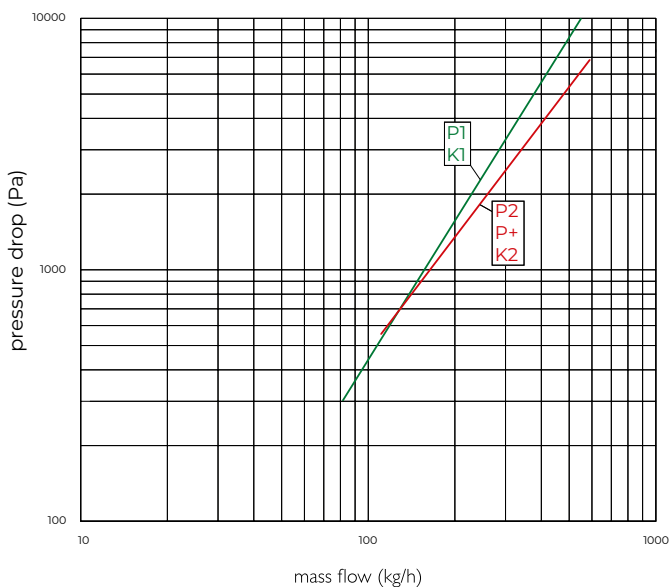

PRESSURE DROPS

Type	Kv
P1 / K1	1.60
P2 / P+ / K2	1.85

CONNECTIONS

Each radiator comes with ½" inlet connections as standard.