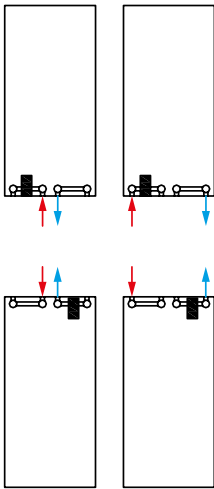

CENTRE TAP TRV

UIN	Elements
14531310	CENTRE TAP TRV STRAIGHT WHITE - 10MM
14531312	CENTRE TAP TRV STRAIGHT WHITE - 1/2IN
14531315	CENTRE TAP TRV STRAIGHT WHITE - 15MM
14531410	CENTRE TAP TRV STRAIGHT CHROME - 10MM
14531412	CENTRE TAP TRV STRAIGHT CHROME - 1/2IN
14531415	CENTRE TAP TRV STRAIGHT CHROME - 15MM
14531510	CENTRE TAP TRV ANGLED L WHITE - 10MM
14531512	CENTRE TAP TRV ANGLED L WHITE - 1/2IN
14531515	CENTRE TAP TRV ANGLED L WHITE - 15MM
14531610	CENTRE TAP TRV ANGLED L CHROME - 10MM
14531612	CENTRE TAP TRV ANGLED L CHROME - 1/2IN
14531615	CENTRE TAP TRV ANGLED L CHROME - 15MM

WALL MOUNTING INFORMATION

All dimensions in mm. Inches in brackets.

MOUNTED BRACKETS

Height		H2		H3		H4	
mm	inches	mm	inches	mm	inches	mm	inches
1600	63	70	2.75	730	36.02	1390	55.71
1800	70.90	70	2.75	830	43.89	1590	63.58
2000	78.70	70	2.75	930	47.83	1790	71.46
2200	86.60	70	2.75	1030	51.77	1990	79.33

PIPING OPTIONS

EN 442 CERTIFICATION DATA - CETIAT TESTED IN ACCORDANCE WITH BS EN 442

Type	P2				K2			
	1600	1800	2000	2200	1600	1800	2000	2200
Height	1600	1800	2000	2200	1600	1800	2000	2200
W/m at 75/65/20	2310	2532	2748	2958	3420	3690	3960	4230
n-coefficients	1.27	1.27	1.27	1.27	1.32	1.32	1.33	1.33
Heated surface area (m ² /m)	7.33	8.25	9.17	10.09	28.99	29.90	37.74	38.66
Weight (kg/m)	77.70	86.70	95.40	105.60	94.20	105.30	116.40	126.60
Water contents (l/m)	14.10	16.20	18.30	20.10	14.10	15.90	17.70	20.10
Wall to tap centre (mm)	65	65	65	65	77	77	77	77