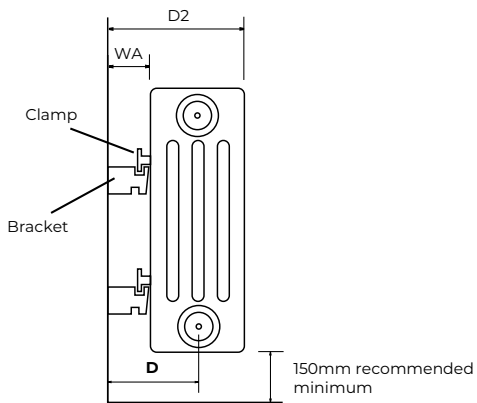

CLASSIC COLUMN HORIZONTAL FLOOR MOUNTING BRACKETS

UIN 148137 White
(sold in pairs)

OPTIONAL FLOOR MOUNTING BRACKETS

All dimensions in mm. Inches in brackets.

BRACKET INSTALLATION

All dimensions in mm. Inches in brackets.

MEASUREMENTS USING 10mm CVD BRACKETS SLOT

Add 5mm if using 15mm slot

	WA	D	D2
2 Col	23	54	85
3 Col	23	73	123
4 Col	23	91	159

BRACKETS AND CLAMPS REQUIRED

	No of Sections
4	0 - 23
6	24 - 41

Number of columns	Wall to centre of connections		Wall to front face of radiator
	Using 10mm bracket slot	Using 15mm bracket slot	
2	54	59	85 or 90
3	73	78	123 or 128
4	91	96	159 or 164

All sizes (approximate) in mm

CONNECTIONS

Each radiator comes with 1/2" inlet connections as standard.

VALVE INSTALLATION

All dimensions in mm. Inches in brackets.

Note: Factory fitted bushes are welded in place and not removable.
If installing TBOE (Top Bottom Opposite End) please note that the radiator MUST be inverted.

EN 442 CERTIFICATION DATA - CETIAT TESTED IN ACCORDANCE WITH BS EN 442

Type	2 Columns		3 Columns				4 Columns			
	500	600	300	500	600	750	300	500	600	750
Height	500	600	300	500	600	750	300	500	600	750
W/m at 75/65/20	813	959	678	1093	1289	1573	887	1431	1690	2062
n-coefficients	1.25	1.25	1.28	1.27	1.27	1.26	1.28	1.27	1.27	1.26
Heated surface area (m ² /m)	1.48	1.91	1.48	2.33	2.96	3.60	1.91	3.18	4.02	4.87
Weight (kg/m) - Elements	14.61	17.36	13.34	21.81	26.04	32.18	18.63	30.07	35.36	43.62
Weight (kg/m) - Ends	0.46	0.46	0.56	0.56	0.56	0.56	0.56	0.56	0.56	0.56
Water contents (l/m)	10.59	12.70	12.70	16.94	19.06	23.29	14.82	21.17	25.41	29.64
Wall to tap centre (mm)	54 / 59	54 / 59	73 / 78	73 / 78	73 / 78	73 / 78	91 / 96	91 / 96	91 / 96	91 / 96