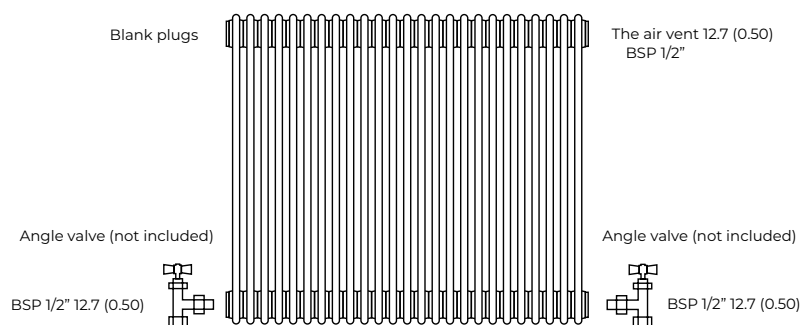

MEASUREMENTS USING 10mm CVD BRACKETS SLOT

Add 5mm if using 15mm slot

	WA	D	D2
2 Col	23	54	85
3 Col	23	73	123
4 Col	23	91	159

BRACKETS AND CLAMPS REQUIRED

	No of Sections
4	0 - 23
6	24 - 41

Number of columns	Wall to centre of connections		Wall to front face of radiator
	Using 10mm bracket slot	Using 15mm bracket slot	
2	54	59	85 or 90
3	73	78	123 or 128
4	91	96	159 or 164

All sizes (approximate) in mm

CONNECTIONS

Each radiator comes with 1/2" inlet connections as standard.

VALVE INSTALLATION

All dimensions in mm. Inches in brackets.

Note: Factory fitted bushes are welded in place and not removable.
If installing TBOE (Top Bottom Opposite End) please note that the radiator MUST be inverted.

EN 442 CERTIFICATION DATA - CETIAT TESTED IN ACCORDANCE WITH BS EN 442

Type	2 Columns		3 Columns				4 Columns			
	500	600	300	500	600	750	300	500	600	750
Height	500	600	300	500	600	750	300	500	600	750
W/m at 75/65/20	813	959	678	1093	1289	1573	887	1431	1690	2062
n-coefficients	1.25	1.25	1.28	1.27	1.27	1.26	1.28	1.27	1.27	1.26
Heated surface area (m ² /m)	1.48	1.91	1.48	2.33	2.96	3.60	1.91	3.18	4.02	4.87
Weight (kg/m) - Elements	14.61	17.36	13.34	21.81	26.04	32.18	18.63	30.07	35.36	43.62
Weight (kg/m) - Ends	0.46	0.46	0.56	0.56	0.56	0.56	0.56	0.56	0.56	0.56
Water contents (l/m)	10.59	12.70	12.70	16.94	19.06	23.29	14.82	21.17	25.41	29.64
Wall to tap centre (mm)	54 / 59	54 / 59	73 / 78	73 / 78	73 / 78	73 / 78	91 / 96	91 / 96	91 / 96	91 / 96