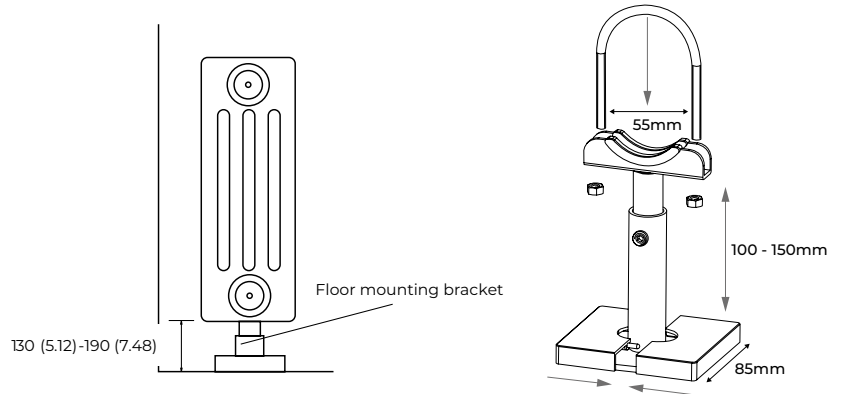

Due to production tolerances, the length of the product and therefore the tap centres could contain a variation of +/- 1.5% of the overall stated length.

For EN442 data, technical and installation information please visit our website: www.stelradprofessional.com and search product downloads.

CLASSIC COLUMN HORIZONTAL FLOOR MOUNTING BRACKETS

UIN 148137 White
(sold in pairs)

OPTIONAL FLOOR MOUNTING BRACKETS

All dimensions in mm. Inches in brackets.

BRACKET INSTALLATION

All dimensions in mm. Inches in brackets.

All sizes (approximate) in mm

CONNECTIONS

Each radiator comes with 1/2" inlet connections as standard.

VALVE INSTALLATION

All dimensions in mm. Inches in brackets.

Note: Factory fitted bushes are welded in place and not removable.
If installing TBOE (Top Bottom Opposite End) please note that the radiator MUST be inverted.