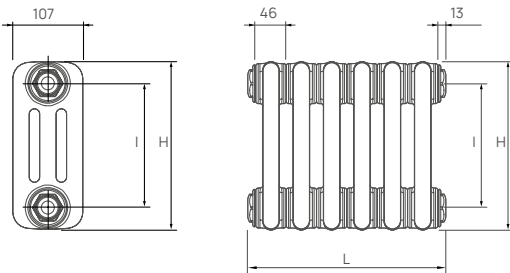

UIN 148137 White
(sold in pairs)

TUBE DIMENSIONS – 2 COLUMN

25mm Vertical round tubes.

Dimensions are in millimeters (mm)

H: height
I: pipe centre (H-70)
L: lengths with fitted connections elements x 46 + 26

TUBE DIMENSIONS – 3 COLUMN

25mm Vertical round tubes.

Dimensions are in millimeters (mm)

H: height
I: pipe centre (H-70)
L: lengths with fitted connections elements x 46 + 26

TUBE DIMENSIONS – 4 COLUMN

25mm Vertical round tubes.

Dimensions are in millimeters (mm)

H: height
I: pipe centre (H-70)
L: lengths with fitted connections elements x 46 + 26

CONNECTIONS

Each radiator comes with 1/2" inlet connections as standard.

PIPING OPTIONS

EN 442 CERTIFICATION DATA – CETIAT TESTED IN ACCORDANCE WITH BS EN 442

Type	2 Columns		3 Columns				4 Columns			
	500	600	300	500	600	750	300	500	600	750
Height	500	600	300	500	600	750	300	500	600	750
W/m at 75/65/20	826	974	720	1122	1322	1620	920	1485	1763	2174
n-coefficients	1.26	1.26	1.25	1.26	1.26	1.27	1.25	1.26	1.27	1.28
Weight (kg/m)	17.39	19.57	10.87	21.74	28.26	36.96	19.57	32.61	39.13	47.83
Water contents (l/m)	13.04	15.22	13.04	17.39	21.74	23.91	17.39	23.91	26.08	32.61
Wall to tap centre (mm)	63 / 73	63 / 73	84 / 94	84 / 94	84 / 94	84 / 94	104 / 114	104 / 114	104 / 114	104 / 114