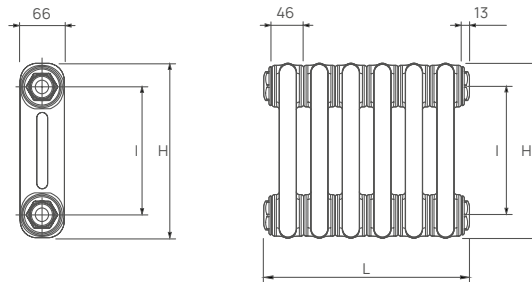

UIN 148137 White
(sold in pairs)

TUBE DIMENSIONS – 2 COLUMN

25mm Vertical round tubes.

Dimensions are in millimeters (mm)

H: height
I: pipe centre (H-70)
L: lengths with fitted connections elements x 46 + 26

TUBE DIMENSIONS – 3 COLUMN

25mm Vertical round tubes.

Dimensions are in millimeters (mm)

H: height
I: pipe centre (H-70)
L: lengths with fitted connections elements x 46 + 26

TUBE DIMENSIONS – 4 COLUMN

25mm Vertical round tubes.

Dimensions are in millimeters (mm)

H: height
I: pipe centre (H-70)
L: lengths with fitted connections elements x 46 + 26

CONNECTIONS

Each radiator comes with 1/2" inlet connections as standard.

PIPING OPTIONS

EN 442 CERTIFICATION DATA – CETIAT TESTED IN ACCORDANCE WITH BS EN 442

Type	2 Columns		3 Columns				4 Columns			
	500	600	300	500	600	750	300	500	600	750
Height	500	600	300	500	600	750	300	500	600	750
W/m at 75/65/20	826	974	720	1122	1322	1620	920	1485	1763	2174
n-coefficients	1.26	1.26	1.25	1.26	1.26	1.27	1.25	1.26	1.27	1.28
Weight (kg/m)	17.39	19.57	10.87	21.74	28.26	36.96	19.57	32.61	39.13	47.83
Water contents (l/m)	13.04	15.22	13.04	17.39	21.74	23.91	17.39	23.91	26.08	32.61
Wall to tap centre (mm)	63 / 73	63 / 73	84 / 94	84 / 94	84 / 94	84 / 94	104 / 114	104 / 114	104 / 114	104 / 114