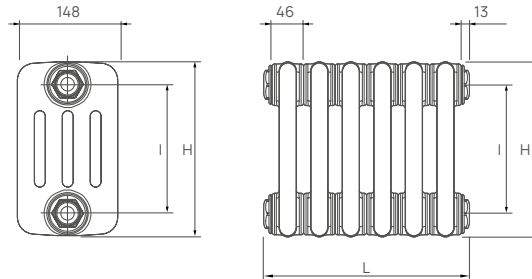

UIN 148137 White
(sold in pairs)

TUBE DIMENSIONS – 2 COLUMN

25mm Vertical round tubes.

Dimensions are in millimeters (mm)

H: height
I: pipe centre (H-70)
L: lengths with fitted connections elements x 46 + 26

TUBE DIMENSIONS – 3 COLUMN

25mm Vertical round tubes.

Dimensions are in millimeters (mm)

H: height
I: pipe centre (H-70)
L: lengths with fitted connections elements x 46 + 26

TUBE DIMENSIONS – 4 COLUMN

25mm Vertical round tubes.

Dimensions are in millimeters (mm)

H: height
I: pipe centre (H-70)
L: lengths with fitted connections elements x 46 + 26

CONNECTIONS

Each radiator comes with 1/2" inlet connections as standard.

PIPING OPTIONS

EN 442 CERTIFICATION DATA – CETIAT TESTED IN ACCORDANCE WITH BS EN 442

Type	2 Columns		3 Columns				4 Columns			
	500	600	300	500	600	750	300	500	600	750
Height	500	600	300	500	600	750	300	500	600	750
W/m at 75/65/20	826	974	720	1122	1322	1620	920	1485	1763	2174
n-coefficients	1.26	1.26	1.25	1.26	1.26	1.27	1.25	1.26	1.27	1.28
Weight (kg/m)	17.39	19.57	10.87	21.74	28.26	36.96	19.57	32.61	39.13	47.83
Water contents (l/m)	13.04	15.22	13.04	17.39	21.74	23.91	17.39	23.91	26.08	32.61
Wall to tap centre (mm)	63 / 73	63 / 73	84 / 94	84 / 94	84 / 94	84 / 94	104 / 114	104 / 114	104 / 114	104 / 114