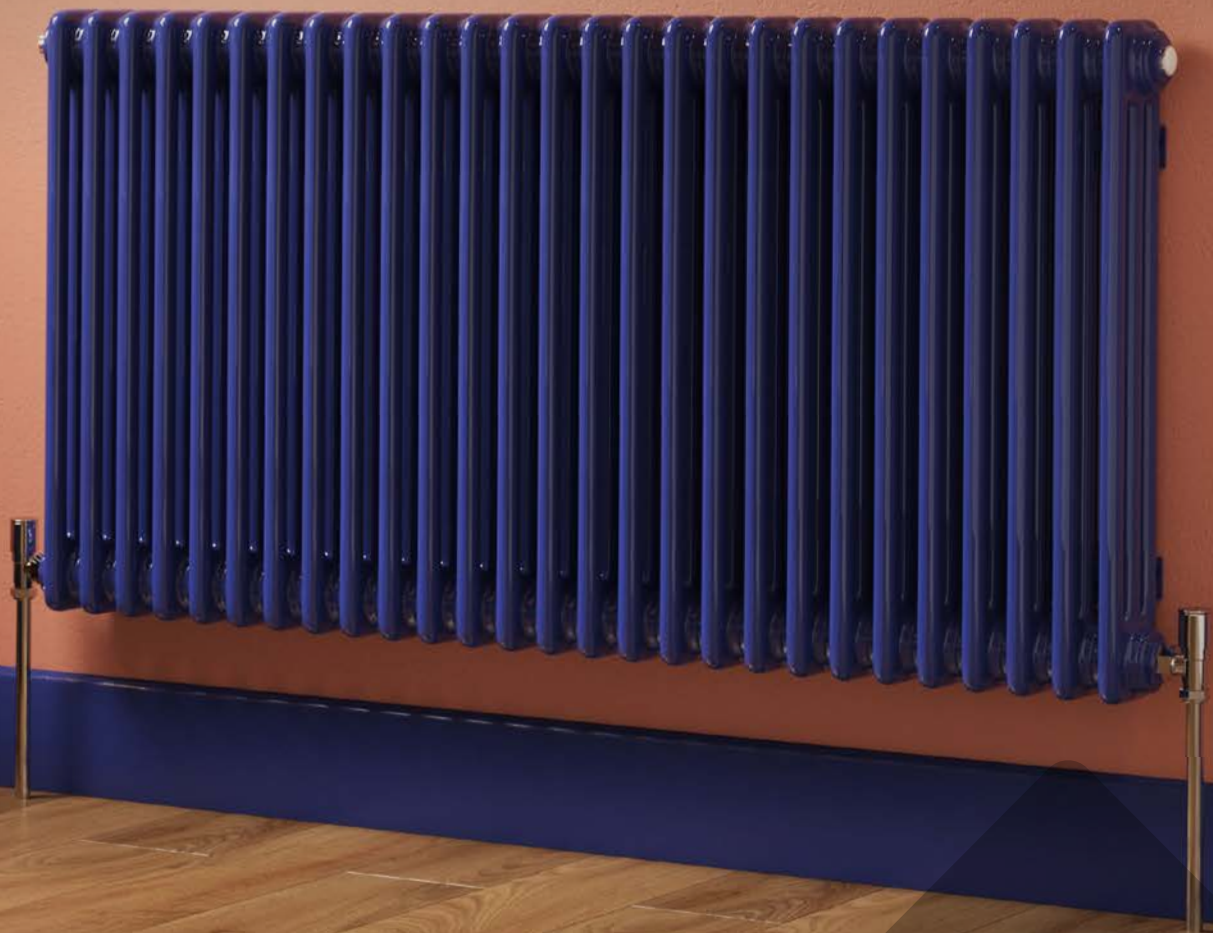

COLUMN

SERIES

CLASSIC
COLUMN
HORIZONTAL

50 Δ t

(75/65/20°C)

Height mm	Length mm	Elements	Columns	White UIN	Colour UIN	Watts	Heat output Btu/hr	
300	440	9	3	163000	163000c	298	1016	
	624	13	3	163001	163001c	430	1467	
	854	18	3	163002	163002c	596	2032	
	1038	22	3	163003	163003c	728	2483	
	1268	27	3	163004	163004c	894	3048	
	1452	31	3	163005	163005c	1026	3499	
	1866	40	3	163006	163006c	1324	4515	
	440	9	4	163007	163007c	381	1298	
	624	13	4	163008	163008c	550	1875	
	854	18	4	163009	163009c	761	2596	
	1038	22	4	163010	163010c	931	3173	
	1268	27	4	163011	163011c	1142	3895	
	500	624	13	2	163012	163012c	494	1685
		854	18	2	163013	163013c	684	2332
1038		22	2	163014	163014c	836	2851	
1268		27	2	163015	163015c	1026	3499	
440		9	3	163016	163016c	464	1584	
624		13	3	163017	163017c	671	2287	
854		18	3	163018	163018c	929	3167	
1038		22	3	163019	163019c	1135	3871	
1268		27	3	163020	163020c	1393	4751	
1452		31	3	163021	163021c	1600	5455	
1866		40	3	163022	163022c	2064	7038	
440		9	4	163023	163023c	615	2096	
624		13	4	163024	163024c	888	3028	
854		18	4	163025	163025c	1229	4192	
1038		22	4	163026	163026c	1503	5124	
1268		27	4	163027	163027c	1844	6288	
600		624	13	2	163028	163028c	582	1986
		854	18	2	163029	163029c	806	2750
	1038	22	2	163030	163030c	986	3361	
	1268	27	2	163031	163031c	1210	4125	
	440	9	3	163032	163032c	547	1866	
	624	13	3	163033	163033c	790	2695	
	854	18	3	163034	163034c	1094	3732	
	1038	22	3	163035	163035c	1338	4561	
	1268	27	3	163036	163036c	1642	5598	
	1452	31	3	163037	163037c	1885	6427	
	1866	40	3	163038	163038c	2432	8293	
	440	9	4	163039	163039c	730	2489	
	624	13	4	163040	163040c	1054	3595	
	854	18	4	163041	163041c	1460	4978	
	1038	22	4	163042	163042c	1784	6084	
	1268	27	4	163043	163043c	2190	7467	
	750	854	18	3	163044	163044c	1341	4573
		1038	22	3	163045	163045c	1639	5589
1268		27	3	163046	163046c	2012	6859	
1452		31	3	163047	163047c	2310	7875	
1866		40	3	163048	163048c	2980	10162	
440		9	4	163049	163049c	900	3069	
624		13	4	163050	163050c	1300	4433	
854		18	4	163051	163051c	1800	6138	
1038		22	4	163052	163052c	2200	7502	
1268		27	4	163053	163053c	2700	9207	

Δ t50 is the UK's industry standard for heating outputs, which has an operating temperature of 75/65/20°C. If you have a low temperature heat source you may wish to consider Δ t40 or Δ t30 output (see your installer or system designer or download from www.stelradprofessional.com).

Due to production tolerances, the length of the product and therefore the tap centres could contain a variation of +/- 1.5% of the overall stated length.

For EN442 data, technical and installation information please visit our website: www.stelradprofessional.com and search product downloads.

Floor supporting brackets are available.

COLOUR OPTIONS

Comes in White as standard (RAL 9016).

Please note that once a coloured radiator has been ordered, it cannot be cancelled or returned.