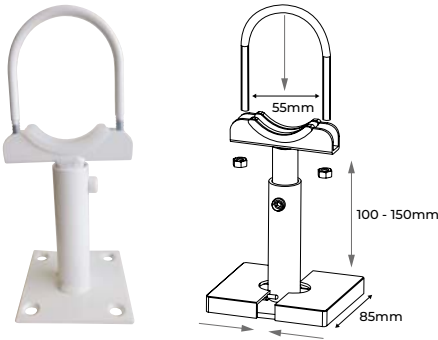

Due to production tolerances, the length of the product and therefore the tap centres could contain a variation of +/- 1.5% of the overall stated length.

For EN442 data, technical and installation information please visit our website: www.stelradprofessional.com and search product downloads.

UIN 148137 White
(sold in pairs)

TUBE DIMENSIONS – 2 COLUMN

25mm Vertical round tubes.

Dimensions are in millimeters (mm)

H: height
I: pipe centre (H-70)
L: lengths with fitted connections elements x 46 + 26

TUBE DIMENSIONS – 3 COLUMN

25mm Vertical round tubes.

Dimensions are in millimeters (mm)

H: height
I: pipe centre (H-70)
L: lengths with fitted connections elements x 46 + 26

TUBE DIMENSIONS – 4 COLUMN

25mm Vertical round tubes.

Dimensions are in millimeters (mm)

H: height
I: pipe centre (H-70)
L: lengths with fitted connections elements x 46 + 26

CONNECTIONS

Each radiator comes with 1/2" inlet connections as standard.

PIPING OPTIONS