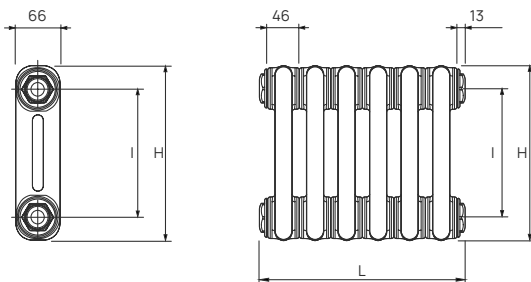

Due to production tolerances, the length of the product and therefore the tap centres could contain a variation of +/- 1.5% of the overall stated length.

For EN442 data, technical and installation information please visit our website: www.stelradprofessional.com and search product downloads.

COLOUR OPTIONS

Comes in White as standard (RAL 9016).

Please note that once a coloured radiator has been ordered, it cannot be cancelled or returned.

TUBE DIMENSIONS - 2 COLUMN

25mm Vertical round tubes.

Dimensions are in millimeters (mm)

H: height

I: pipe centre (H-70)

L: lengths with fitted connections elements x 46 + 26

EN 442 CERTIFICATION DATA - CETIAT TESTED IN ACCORDANCE WITH BS EN 442

Type	2 Columns	
Height (mm)	1800	2000
W/m at 75/65/20	2783	3087
n-coefficients	1.32	1.32
Weight (kg/m)	56.52	63.04
Water contents (l/m)	34.78	36.96
Wall to tap centre (mm)	63 / 73	63 / 73