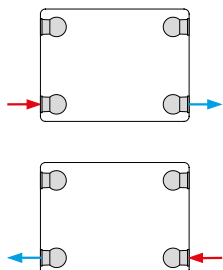

PIPING INSTRUCTIONS