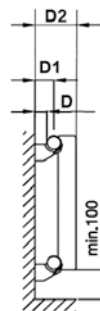

DESIGNER

SERIES

**CONCORD
SLIMLINE**

50 Δ t

(75/65/20°C)

SINGLE

Height mm	Length mm	Elements	White UIN		Watts	Heat output Btu/hr
			White UIN	Colour UIN		
1800	320	8	448300	448300c	872	2975
	440	11	448301	448301c	1199	4091
	520	13	448302	448302c	1417	4835
	640	16	448303	448303c	1744	5951
2000	320	8	448304	448304c	976	3330
	440	11	448305	448305c	1342	4579
	520	13	448306	448306c	1586	5412
	640	16	448307	448307c	1952	6661

WALL MOUNTING INFORMATION

All dimensions in mm. Inches in brackets.

Type	Back face to finished wall D		Connection centres from finished wall D1		Front face from finished wall D2	
	mm	inches	mm	inches	mm	inches
Slimline	35	1.38	50	1.97	130	5.12

FIXING POSITIONS

All dimensions in mm. Inches in brackets.

CONNECTIONS

Each radiator comes with 1/2" inlet connections as standard.

EN 442 CERTIFICATION DATA - CETIAT TESTED IN ACCORDANCE WITH BS EN 442

Type	Slimline	
Height	1800	2000
W/m at 75/65/20	2725	3050
n-coefficients	1.30	1.31
Heated surface area (m ² /m)	6.91	7.66
Weight (kg/m)	77.84	86.09
Water contents (l/m)	17.5	20.00
Wall to tap centre (mm)	50	50