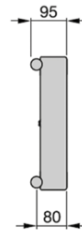

DESIGNER

SERIES

**CONCORD
SLIMLINE**

50 Δ t

(75/65/20°C)

SINGLE

Height mm	Length mm	Elements	White UIN		Watts	Heat output Btu/hr
			White UIN	Colour UIN		
1800	320	8	448300	448300c	872	2975
	440	11	448301	448301c	1199	4091
	520	13	448302	448302c	1417	4835
	640	16	448303	448303c	1744	5951
2000	320	8	448304	448304c	976	3330
	440	11	448305	448305c	1342	4579
	520	13	448306	448306c	1586	5412
	640	16	448307	448307c	1952	6661

WALL MOUNTING INFORMATION

All dimensions in mm. Inches in brackets.

Type	Back face to finished wall D		Connection centres from finished wall D1		Front face from finished wall D2	
	mm	inches	mm	inches	mm	inches
Slimline	35	1.38	50	1.97	130	5.12

FIXING POSITIONS

All dimensions in mm. Inches in brackets.

CONNECTIONS

Each radiator comes with 1/2" inlet connections as standard.

EN 442 CERTIFICATION DATA - CETIAT TESTED IN ACCORDANCE WITH BS EN 442

Type	Slimline	
Height	1800	2000
W/m at 75/65/20	2725	3050
n-coefficients	1.30	1.31
Heated surface area (m ² /m)	6.91	7.66
Weight (kg/m)	77.84	86.09
Water contents (l/m)	17.5	20.00
Wall to tap centre (mm)	50	50