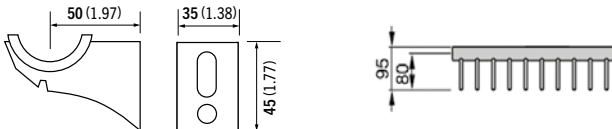

COLOUR OPTIONS

Comes in White as standard (RAL 9016).

Colour radiators have a lead time of up to 8 weeks for configurable options, and a 14-day lead time for nonconfigurable products (from order to delivery). Please note that once a coloured radiator has been ordered, it cannot be cancelled or returned.

WALL MOUNTING INFORMATION

All dimensions in mm. Inches in brackets.

Type	Back face to finished wall D		Connection centres from finished wall D1		Front face from finished wall D2	
	mm	inches	mm	inches	mm	inches
Slimline	35	1.38	50	1.97	130	5.12

FIXING POSITIONS

All dimensions in mm. Inches in brackets.

CONNECTIONS

Each radiator comes with 1/2" inlet connections as standard.

EN 442 CERTIFICATION DATA - CETIAT TESTED IN ACCORDANCE WITH BS EN 442

Type	Slimline	
Height	1800	2000
W/m at 75/65/20	2725	3050
n-coefficients	1.30	1.31
Heated surface area (m ² /m)	6.91	7.66
Weight (kg/m)	77.84	86.09
Water contents (l/m)	17.5	20.00
Wall to tap centre (mm)	50	50