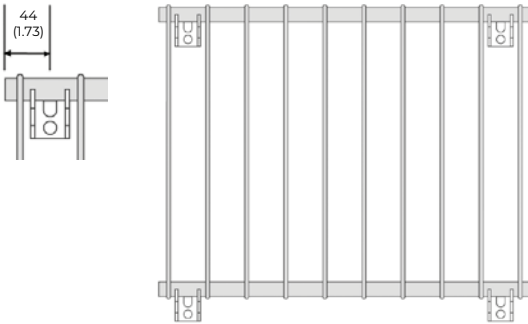

WALL MOUNTING INFORMATION

All dimensions in mm. Inches in brackets.

Type	Back face to finished wall D		Connection centres from finished wall D1		Front face from finished wall D2	
	mm	inches	mm	inches	mm	inches
Slimline	35	1.38	50	1.97	130	5.12

FIXING POSITIONS

All dimensions in mm. Inches in brackets.

CONNECTIONS

Each radiator comes with 1/2" inlet connections as standard.

EN 442 CERTIFICATION DATA - CETIAT TESTED IN ACCORDANCE WITH BS EN 442

Type	Slimline	
Height	1800	2000
W/m at 75/65/20	2725	3050
n-coefficients	1.30	1.31
Heated surface area (m ² /m)	6.91	7.66
Weight (kg/m)	77.84	86.09
Water contents (l/m)	17.5	20.00
Wall to tap centre (mm)	50	50