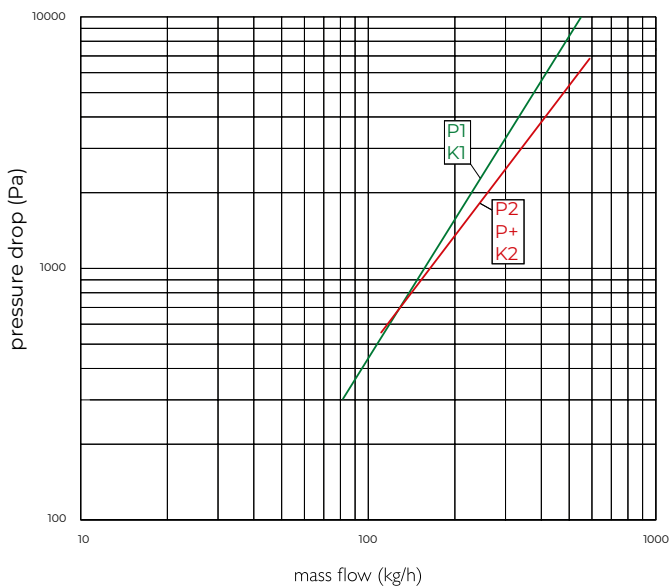

PRESSURE DROPS

Type	Kv
P1 / K1	1.60
P2 / P+ / K2	1.85