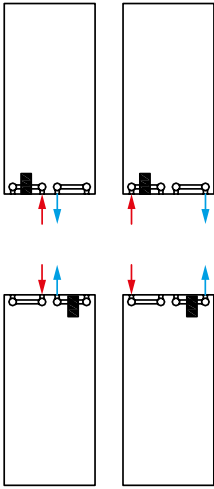

CENTRE TAP TRV

UIN	Elements
14531310	CENTRE TAP TRV STRAIGHT WHITE - 10MM
14531312	CENTRE TAP TRV STRAIGHT WHITE - 1/2IN
14531315	CENTRE TAP TRV STRAIGHT WHITE - 15MM
14531410	CENTRE TAP TRV STRAIGHT CHROME - 10MM
14531412	CENTRE TAP TRV STRAIGHT CHROME - 1/2IN
14531415	CENTRE TAP TRV STRAIGHT CHROME - 15MM
14531510	CENTRE TAP TRV ANGLED L WHITE - 10MM
14531512	CENTRE TAP TRV ANGLED L WHITE - 1/2IN
14531515	CENTRE TAP TRV ANGLED L WHITE - 15MM
14531610	CENTRE TAP TRV ANGLED L CHROME - 10MM
14531612	CENTRE TAP TRV ANGLED L CHROME - 1/2IN
14531615	CENTRE TAP TRV ANGLED L CHROME - 15MM

PLANAR VERTICAL

WALL MOUNTING INFORMATION

All dimensions in mm. Inches in brackets.

Comes complete with Stelrad's class leading safety bracket.

MOUNTING BRACKETS

Height		H2		H3		H4	
mm	inches	mm	inches	mm	inches	mm	inches
1600	63	70	2.75	730	36.02	1390	55.71
1800	70.90	70	2.75	830	43.89	1590	63.58
2000	78.70	70	2.75	930	47.83	1790	71.46
2200	86.60	70	2.75	1030	51.77	1990	79.33

CONNECTIONS

Each radiator comes with 1/2" inlet connections as standard.

PIPING OPTIONS

EN 442 CERTIFICATION DATA - CETIAT TESTED IN ACCORDANCE WITH BS EN 442

Type	K2			
	1600	1800	2000	2200
Height	1600	1800	2000	2200
W/m at 75/65/20	3420	3690	3960	4230
n-coefficients	1.32	1.32	1.33	1.33
Heated surface area (m ² /m)	28.99	29.90	37.74	38.66
Weight (kg/m)	94.20	105.30	116.40	126.60
Water contents (l/m)	14.10	15.90	17.70	20.10
Wall to tap centre (mm)	77	77	77	77