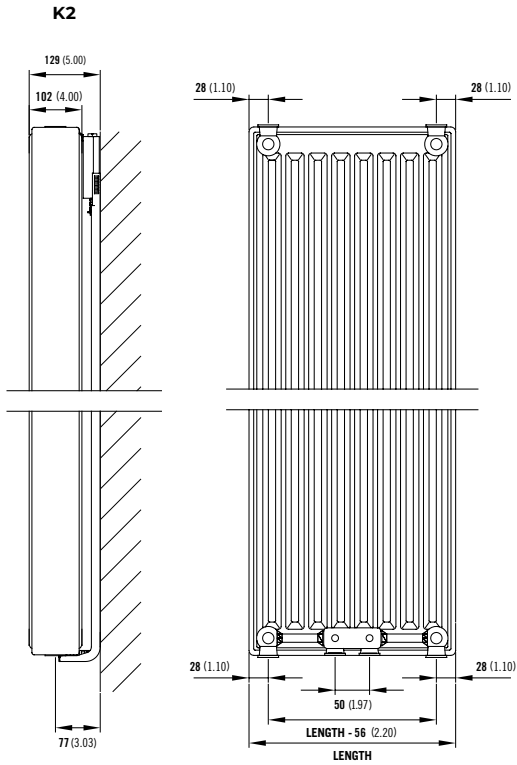

CENTRE TAP TRV

UIN	Elements
14531310	CENTRE TAP TRV STRAIGHT WHITE - 10MM
14531312	CENTRE TAP TRV STRAIGHT WHITE - 1/2IN
14531315	CENTRE TAP TRV STRAIGHT WHITE - 15MM
14531410	CENTRE TAP TRV STRAIGHT CHROME - 10MM
14531412	CENTRE TAP TRV STRAIGHT CHROME - 1/2IN
14531415	CENTRE TAP TRV STRAIGHT CHROME - 15MM
14531510	CENTRE TAP TRV ANGLED L WHITE - 10MM
14531512	CENTRE TAP TRV ANGLED L WHITE - 1/2IN
14531515	CENTRE TAP TRV ANGLED L WHITE - 15MM
14531610	CENTRE TAP TRV ANGLED L CHROME - 10MM
14531612	CENTRE TAP TRV ANGLED L CHROME - 1/2IN
14531615	CENTRE TAP TRV ANGLED L CHROME - 15MM

PLANAR VERTICAL

WALL MOUNTING INFORMATION

All dimensions in mm. Inches in brackets.

Comes complete with Stelrad's class leading safety bracket.

MOUNTING BRACKETS

Height		H2		H3		H4	
mm	inches	mm	inches	mm	inches	mm	inches
1600	63	70	2.75	730	36.02	1390	55.71
1800	70.90	70	2.75	830	43.89	1590	63.58
2000	78.70	70	2.75	930	47.83	1790	71.46
2200	86.60	70	2.75	1030	51.77	1990	79.33

CONNECTIONS

Each radiator comes with 1/2" inlet connections as standard.

PIPING OPTIONS

EN 442 CERTIFICATION DATA - CETIAT TESTED IN ACCORDANCE WITH BS EN 442

Type	K2			
	1600	1800	2000	2200
Height	1600	1800	2000	2200
W/m at 75/65/20	3420	3690	3960	4230
n-coefficients	1.32	1.32	1.33	1.33
Heated surface area (m ² /m)	28.99	29.90	37.74	38.66
Weight (kg/m)	94.20	105.30	116.40	126.60
Water contents (l/m)	14.10	15.90	17.70	20.10
Wall to tap centre (mm)	77	77	77	77