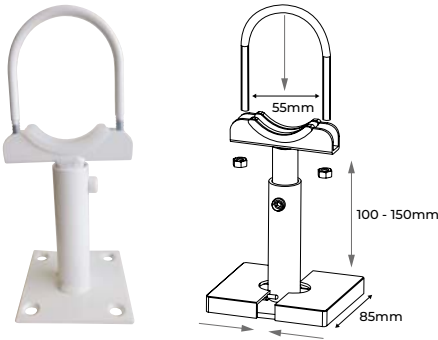

Due to production tolerances, the length of the product and therefore the tap centres could contain a variation of +/- 15% of the overall stated length.

For EN442 data, technical and installation information please visit our website: www.stelradprofessional.com and search product downloads.

CLASSIC COLUMN HORIZONTAL FLOOR SUPPORTING BRACKETS

UIN 148137 White
(sold in pairs)

TUBE DIMENSIONS – 2 COLUMN

25mm Vertical round tubes.

Dimensions are in millimeters (mm)

H: height
I: pipe centre (H-70)
L: lengths with fitted connections elements x 46 + 26

TUBE DIMENSIONS – 3 COLUMN

25mm Vertical round tubes.

Dimensions are in millimeters (mm)

H: height
I: pipe centre (H-70)
L: lengths with fitted connections elements x 46 + 26

TUBE DIMENSIONS – 4 COLUMN

25mm Vertical round tubes.

Dimensions are in millimeters (mm)

H: height
I: pipe centre (H-70)
L: lengths with fitted connections elements x 46 + 26

CONNECTIONS

Each radiator comes with 1/2" inlet connections as standard.

PIPING OPTIONS