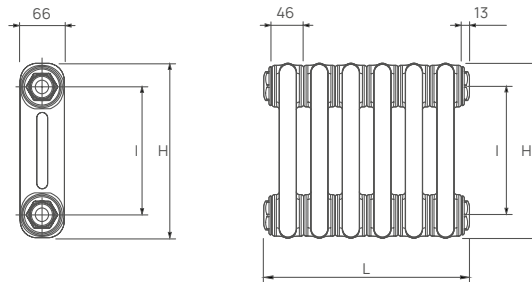

CLASSIC COLUMN HORIZONTAL FLOOR SUPPORTING BRACKETS

UIN 148137 White
(sold in pairs)

TUBE DIMENSIONS – 2 COLUMN

25mm Vertical round tubes.

Dimensions are in millimeters (mm)

H: height
I: pipe centre (H-70)
L: lengths with fitted connections elements x 46 + 26

TUBE DIMENSIONS – 3 COLUMN

25mm Vertical round tubes.

Dimensions are in millimeters (mm)

H: height
I: pipe centre (H-70)
L: lengths with fitted connections elements x 46 + 26

TUBE DIMENSIONS – 4 COLUMN

25mm Vertical round tubes.

Dimensions are in millimeters (mm)

H: height
I: pipe centre (H-70)
L: lengths with fitted connections elements x 46 + 26

CONNECTIONS

Each radiator comes with 1/2" inlet connections as standard.

PIPING OPTIONS

EN 442 CERTIFICATION DATA – CETIAT TESTED IN ACCORDANCE WITH BS EN 442

Type	2 Columns		3 Columns				4 Columns			
	500	600	300	500	600	750	300	500	600	750
Height	500	600	300	500	600	750	300	500	600	750
W/m at 75/65/20	826	974	720	1122	1322	1620	920	1485	1763	2174
n-coefficients	1.26	1.26	1.25	1.26	1.26	1.27	1.25	1.26	1.27	1.28
Weight (kg/m)	17.39	19.57	10.87	21.74	28.26	36.96	19.57	32.61	39.13	47.83
Water contents (l/m)	13.04	15.22	13.04	17.39	21.74	23.91	17.39	23.91	26.08	32.61
Wall to tap centre (mm)	63 / 73	63 / 73	84 / 94	84 / 94	84 / 94	84 / 94	104 / 114	104 / 114	104 / 114	104 / 114