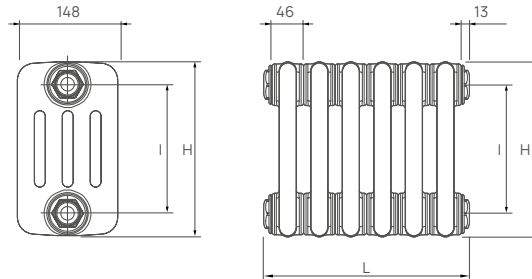

CLASSIC COLUMN HORIZONTAL FLOOR SUPPORTING BRACKETS

UIN 148137 White
(sold in pairs)

TUBE DIMENSIONS – 2 COLUMN

25mm Vertical round tubes.

Dimensions are in millimeters (mm)

H: height
I: pipe centre (H-70)
L: lengths with fitted connections elements x 46 + 26

TUBE DIMENSIONS – 3 COLUMN

25mm Vertical round tubes.

Dimensions are in millimeters (mm)

H: height
I: pipe centre (H-70)
L: lengths with fitted connections elements x 46 + 26

TUBE DIMENSIONS – 4 COLUMN

25mm Vertical round tubes.

Dimensions are in millimeters (mm)

H: height
I: pipe centre (H-70)
L: lengths with fitted connections elements x 46 + 26

CONNECTIONS

Each radiator comes with 1/2" inlet connections as standard.

PIPING OPTIONS

EN 442 CERTIFICATION DATA – CETIAT TESTED IN ACCORDANCE WITH BS EN 442

Type	2 Columns		3 Columns				4 Columns			
	500	600	300	500	600	750	300	500	600	750
Height	500	600	300	500	600	750	300	500	600	750
W/m at 75/65/20	826	974	720	1122	1322	1620	920	1485	1763	2174
n-coefficients	1.26	1.26	1.25	1.26	1.26	1.27	1.25	1.26	1.27	1.28
Weight (kg/m)	17.39	19.57	10.87	21.74	28.26	36.96	19.57	32.61	39.13	47.83
Water contents (l/m)	13.04	15.22	13.04	17.39	21.74	23.91	17.39	23.91	26.08	32.61
Wall to tap centre (mm)	63 / 73	63 / 73	84 / 94	84 / 94	84 / 94	84 / 94	104 / 114	104 / 114	104 / 114	104 / 114