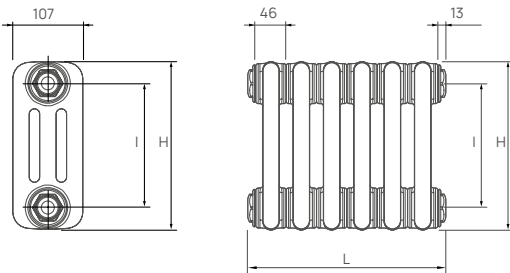

CLASSIC COLUMN HORIZONTAL FLOOR SUPPORTING BRACKETS

UIN 148137 White
(sold in pairs)

TUBE DIMENSIONS – 2 COLUMN

25mm Vertical round tubes.

Dimensions are in millimeters (mm)

H: height
I: pipe centre (H-70)
L: lengths with fitted connections elements x 46 + 26

TUBE DIMENSIONS – 3 COLUMN

25mm Vertical round tubes.

Dimensions are in millimeters (mm)

H: height
I: pipe centre (H-70)
L: lengths with fitted connections elements x 46 + 26

TUBE DIMENSIONS – 4 COLUMN

25mm Vertical round tubes.

Dimensions are in millimeters (mm)

H: height
I: pipe centre (H-70)
L: lengths with fitted connections elements x 46 + 26

CONNECTIONS

Each radiator comes with 1/2" inlet connections as standard.

PIPING OPTIONS

EN 442 CERTIFICATION DATA – CETIAT TESTED IN ACCORDANCE WITH BS EN 442

Type	2 Columns		3 Columns				4 Columns			
	500	600	300	500	600	750	300	500	600	750
Height	500	600	300	500	600	750	300	500	600	750
W/m at 75/65/20	826	974	720	1122	1322	1620	920	1485	1763	2174
n-coefficients	1.26	1.26	1.25	1.26	1.26	1.27	1.25	1.26	1.27	1.28
Weight (kg/m)	17.39	19.57	10.87	21.74	28.26	36.96	19.57	32.61	39.13	47.83
Water contents (l/m)	13.04	15.22	13.04	17.39	21.74	23.91	17.39	23.91	26.08	32.61
Wall to tap centre (mm)	63 / 73	63 / 73	84 / 94	84 / 94	84 / 94	84 / 94	104 / 114	104 / 114	104 / 114	104 / 114