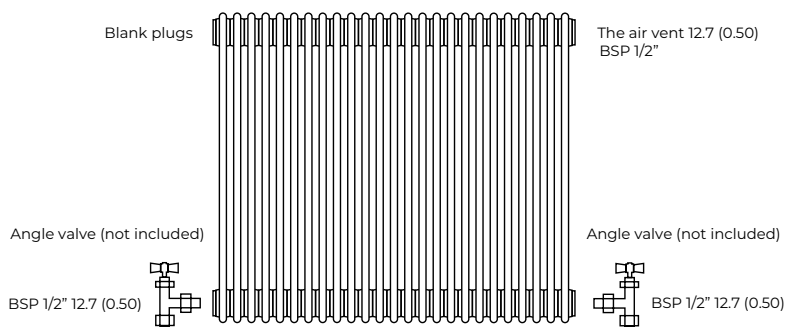

### CONNECTIONS

Each radiator comes with ½" inlet connections as standard.

## EN 442 CERTIFICATION DATA - CETIAT TESTED IN ACCORDANCE WITH BS EN 442

Type	2 Columns		
	1800	2000	2500
Height	1800	2000	2500
W/m at 75/65/20	2626	2922	3621
n-coefficients	1.29	1.28	1.28
Heated surface area (m <sup>2</sup> /m)	5.93	6.56	8.26
Weight (kg/m) - Elements	50.61	56.11	70.09
Weight (kg/m) - Ends	0.46	0.46	0.46
Water contents (l/m)	31.76	36.00	44.47
Wall to tap centre (mm)	54 / 59	54 / 59	54 / 59

## CONNECTIONS

Each radiator comes with ½" inlet connections as standard.

## VALVE INSTALLATION

All dimensions in mm. Inches in brackets.

Note: Factory fitted bushes are welded in place and not removable.  
If installing TBOE (Top Bottom Opposite End) please note that the radiator MUST be inverted.