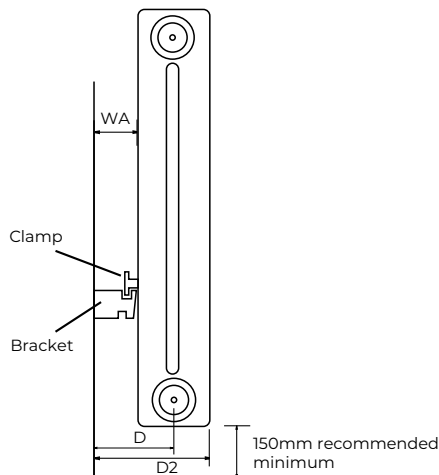

Due to production tolerances, the length of the product and therefore the tap centres could contain a variation of +/- 1.5% of the overall stated length.

For EN442 data, technical and installation information please visit our website: [www.stelradprofessional.com](http://www.stelradprofessional.com) and search product downloads.

### BRACKET INSTALLATION

All dimensions in mm. Inches in brackets.

### MEASUREMENTS USING 10mm CVD BRACKETS SLOT

Add 5mm if using 15mm slot

	WA	D	D2
2 Col	23	54	85

Number of columns	Wall to centre of connections		Wall to front face of radiator
	Using 10mm bracket slot	Using 15mm bracket slot	
2	54	59	85 or 90

### CONNECTIONS

Each radiator comes with ½" inlet connections as standard.