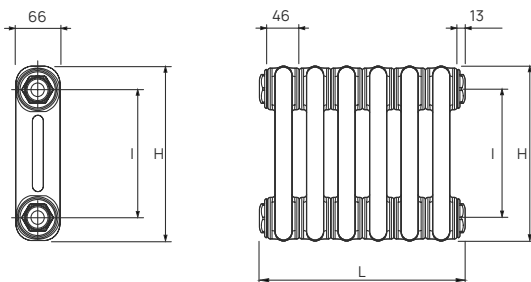

Due to production tolerances, the length of the product and therefore the tap centres could contain a variation of +/- 1.5% of the overall stated length.

For EN442 data, technical and installation information please visit our website: [www.stelradprofessional.com](http://www.stelradprofessional.com) and search product downloads.

### TUBE DIMENSIONS – 2 COLUMN

25mm Vertical round tubes.

Dimensions are in millimeters (mm)

H: height

I: pipe centre (H-70)

L: lengths with fitted connections elements x 46 + 26

### EN 442 CERTIFICATION DATA - CETIAT TESTED IN ACCORDANCE WITH BS EN 442

Type	2 Columns	
Height (mm)	1800	2000
W/m at 75/65/20	2783	3087
n-coefficients	1.32	1.32
Weight (kg/m)	56.52	63.04
Water contents (l/m)	34.78	36.96
Wall to tap centre (mm)	63 / 73	63 / 73