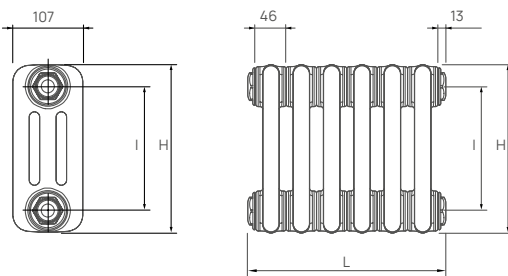

Telephone: 0800 876 6813

CLASSIC COLUMN HORIZONTAL FLOOR SUPPORTING BRACKETS

UIN 148137 White
(sold in pairs)

TUBE DIMENSIONS – 2 COLUMN

25mm Vertical round tubes.

Dimensions are in millimeters (mm)

H: height
I: pipe centre (H-70)
L: lengths with fitted connections elements x 46 + 26

TUBE DIMENSIONS – 3 COLUMN

25mm Vertical round tubes.

Dimensions are in millimeters (mm)

H: height
I: pipe centre (H-70)
L: lengths with fitted connections elements x 46 + 26

TUBE DIMENSIONS – 4 COLUMN

25mm Vertical round tubes.

Dimensions are in millimeters (mm)

H: height
I: pipe centre (H-70)
L: lengths with fitted connections elements x 46 + 26

CONNECTIONS

Each radiator comes with 1/2" inlet connections as standard.

PIPING OPTIONS

EN 442 CERTIFICATION DATA – CETIAT TESTED IN ACCORDANCE WITH BS EN 442

Type	2 Columns		3 Columns				4 Columns			
	500	600	300	500	600	750	300	500	600	750
Height	500	600	300	500	600	750	300	500	600	750
W/m at 75/65/20	826	974	720	1122	1322	1620	920	1485	1763	2174
n-coefficients	1.26	1.26	1.25	1.26	1.26	1.27	1.25	1.26	1.27	1.28
Weight (kg/m)	17.39	19.57	10.87	21.74	28.26	36.96	19.57	32.61	39.13	47.83
Water contents (l/m)	13.04	15.22	13.04	17.39	21.74	23.91	17.39	23.91	26.08	32.61
Wall to tap centre (mm)	63 / 73	63 / 73	84 / 94	84 / 94	84 / 94	84 / 94	104 / 114	104 / 114	104 / 114	104 / 114