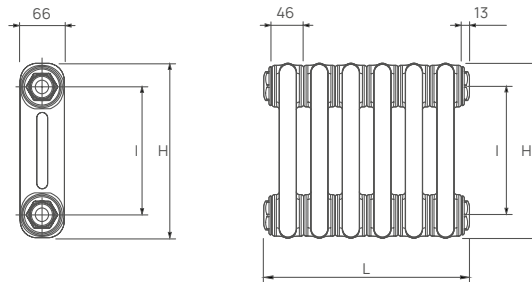

Telephone: 0800 876 6813

CLASSIC COLUMN HORIZONTAL FLOOR SUPPORTING BRACKETS

UIN 148137 White
(sold in pairs)

TUBE DIMENSIONS – 2 COLUMN

25mm Vertical round tubes.

Dimensions are in millimeters (mm)

H: height
I: pipe centre (H-70)
L: lengths with fitted connections elements x 46 + 26

TUBE DIMENSIONS – 3 COLUMN

25mm Vertical round tubes.

Dimensions are in millimeters (mm)

H: height
I: pipe centre (H-70)
L: lengths with fitted connections elements x 46 + 26

TUBE DIMENSIONS – 4 COLUMN

25mm Vertical round tubes.

Dimensions are in millimeters (mm)

H: height
I: pipe centre (H-70)
L: lengths with fitted connections elements x 46 + 26

CONNECTIONS

Each radiator comes with 1/2" inlet connections as standard.

PIPING OPTIONS

EN 442 CERTIFICATION DATA – CETIAT TESTED IN ACCORDANCE WITH BS EN 442

Type	2 Columns		3 Columns				4 Columns			
	500	600	300	500	600	750	300	500	600	750
Height	500	600	300	500	600	750	300	500	600	750
W/m at 75/65/20	826	974	720	1122	1322	1620	920	1485	1763	2174
n-coefficients	1.26	1.26	1.25	1.26	1.26	1.27	1.25	1.26	1.27	1.28
Weight (kg/m)	17.39	19.57	10.87	21.74	28.26	36.96	19.57	32.61	39.13	47.83
Water contents (l/m)	13.04	15.22	13.04	17.39	21.74	23.91	17.39	23.91	26.08	32.61
Wall to tap centre (mm)	63 / 73	63 / 73	84 / 94	84 / 94	84 / 94	84 / 94	104 / 114	104 / 114	104 / 114	104 / 114