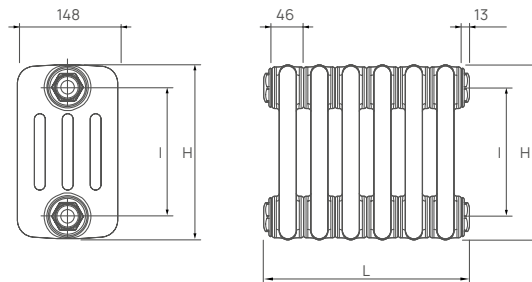

Telephone: 0800 876 6813

CLASSIC COLUMN HORIZONTAL FLOOR SUPPORTING BRACKETS

UIN 148137 White
(sold in pairs)

TUBE DIMENSIONS – 2 COLUMN

25mm Vertical round tubes.

Dimensions are in millimeters (mm)

H: height
I: pipe centre (H-70)
L: lengths with fitted connections elements x 46 + 26

TUBE DIMENSIONS – 3 COLUMN

25mm Vertical round tubes.

Dimensions are in millimeters (mm)

H: height
I: pipe centre (H-70)
L: lengths with fitted connections elements x 46 + 26

TUBE DIMENSIONS – 4 COLUMN

25mm Vertical round tubes.

Dimensions are in millimeters (mm)

H: height
I: pipe centre (H-70)
L: lengths with fitted connections elements x 46 + 26

CONNECTIONS

Each radiator comes with 1/2" inlet connections as standard.

PIPING OPTIONS

EN 442 CERTIFICATION DATA – CETIAT TESTED IN ACCORDANCE WITH BS EN 442

Type	2 Columns		3 Columns				4 Columns			
	500	600	300	500	600	750	300	500	600	750
Height	500	600	300	500	600	750	300	500	600	750
W/m at 75/65/20	826	974	720	1122	1322	1620	920	1485	1763	2174
n-coefficients	1.26	1.26	1.25	1.26	1.26	1.27	1.25	1.26	1.27	1.28
Weight (kg/m)	17.39	19.57	10.87	21.74	28.26	36.96	19.57	32.61	39.13	47.83
Water contents (l/m)	13.04	15.22	13.04	17.39	21.74	23.91	17.39	23.91	26.08	32.61
Wall to tap centre (mm)	63 / 73	63 / 73	84 / 94	84 / 94	84 / 94	84 / 94	104 / 114	104 / 114	104 / 114	104 / 114