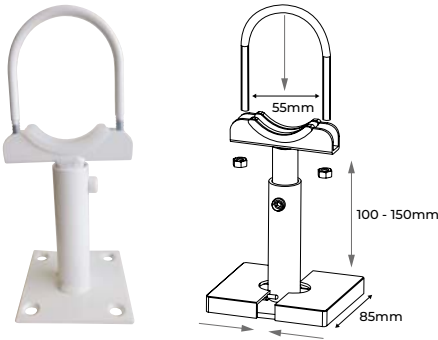

Due to production tolerances, the length of the product and therefore the tap centres could contain a variation of +/- 1.5% of the overall stated length.

For EN442 data, technical and installation information please visit our website: www.stelradprofessional.com and search product downloads.

Telephone: 0800 876 6813

CLASSIC COLUMN HORIZONTAL FLOOR SUPPORTING BRACKETS

UIN 148137 White
(sold in pairs)

TUBE DIMENSIONS – 2 COLUMN

25mm Vertical round tubes.

Dimensions are in millimeters (mm)

H: height
I: pipe centre (H-70)
L: lengths with fitted connections elements x 46 + 26

TUBE DIMENSIONS – 3 COLUMN

25mm Vertical round tubes.

Dimensions are in millimeters (mm)

H: height
I: pipe centre (H-70)
L: lengths with fitted connections elements x 46 + 26

TUBE DIMENSIONS – 4 COLUMN

25mm Vertical round tubes.

Dimensions are in millimeters (mm)

H: height
I: pipe centre (H-70)
L: lengths with fitted connections elements x 46 + 26

CONNECTIONS

Each radiator comes with 1/2" inlet connections as standard.

PIPING OPTIONS