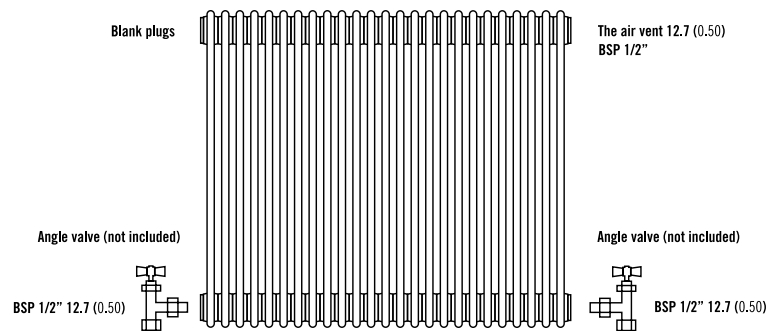

## EN 442 CERTIFICATION DATA - CETIAT TESTED IN ACCORDANCE WITH BS EN 442

Type	2 Columns		
Height	1800	2000	2500
W/m at 75/65/20	2626	2922	3621
n-coefficients	1.29	1.28	1.28
Heated surface area (m <sup>2</sup> /m)	5.93	6.56	8.26
Weight (kg/m) - Elements	50.61	56.11	70.09
Weight (kg/m) - Ends	0.46	0.46	0.46
Water contents (l/m)	31.76	36.00	44.47
Wall to tap centre (mm)	54 / 59	54 / 59	54 / 59

## CONNECTIONS

Each radiator comes with ½" inlet connections as standard.

## VALVE INSTALLATION

All dimensions in mm. Inches in brackets.

**Note:** Factory fitted bushes are welded in place and not removable.  
If installing TBOE (Top Bottom Opposite End) please note that the radiator **MUST** be inverted.