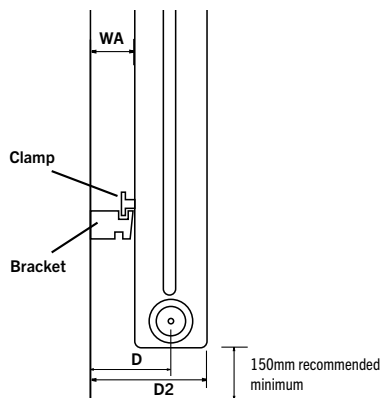

Due to production tolerances, the length of the product and therefore the tap centres could contain a variation of +/- 1.5% of the overall stated length.

For EN442 data, technical and installation information please visit our website: [www.stelradprofessional.com](http://www.stelradprofessional.com) and search product downloads.

### BRACKET INSTALLATION

All dimensions in mm. Inches in brackets.

### MEASUREMENTS USING 10mm CVD BRACKETS SLOT

Add 5mm if using 15mm slot

	WA	D	D2
2 Col	23	54	85

Number of columns	Wall to centre of connections		Wall to front face of radiator
	Using 10mm bracket slot	Using 15mm bracket slot	
2	54	59	85 or 90

### CONNECTIONS

Each radiator comes with ½" inlet connections as standard.