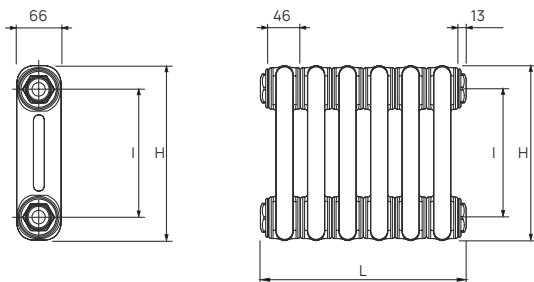

Due to production tolerances, the length of the product and therefore the tap centres could contain a variation of +/- 1.5% of the overall stated length.

For EN442 data, technical and installation information please visit our website: www.stelradprofessional.com and search product downloads.

COLOUR OPTIONS

Comes in White as standard (RAL 9016).

Please note that once a coloured radiator has been ordered, it cannot be cancelled or returned.

TUBE DIMENSIONS - 2 COLUMN

25mm Vertical round tubes.

Dimensions are in millimeters (mm)

H: height

I: pipe centre (H-70)

L: lengths with fitted connections elements x 46 + 26

EN 442 CERTIFICATION DATA - CETIAT TESTED IN ACCORDANCE WITH BS EN 442

Type	2 Columns	
Height (mm)	1800	2000
W/m at 75/65/20	2783	3087
n-coefficients	1.32	1.32
Weight (kg/m)	56.52	63.04
Water contents (l/m)	34.78	36.96
Wall to tap centre (mm)	63 / 73	63 / 73