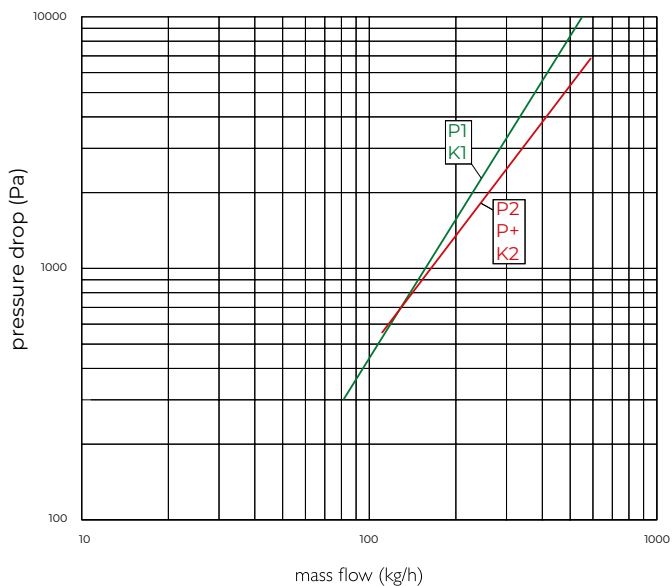

PRESSURE DROPS

Type	Kv
P1 / K1	1.60
P2 / P+ / K2	1.85