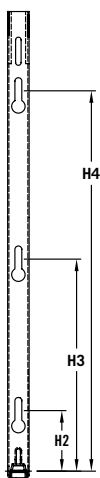

VITA SERIES

DECO
VERTICAL

50 Δ t
(75/65/20°C)

K2

Height mm	Length mm	Sections	White UIN	Colour UIN	Heat output	
					Watts	Btu/h
1800	400	12	89222418	89222418c	1476	5036
	500	15	89222518	89222518c	1845	6295
	600	18	89222618	89222618c	2214	7554

CENTRE TAP TRV

UIN	Elements
14531310	CENTRE TAP TRV STRAIGHT WHITE - 10MM
14531312	CENTRE TAP TRV STRAIGHT WHITE - 1/2IN
14531315	CENTRE TAP TRV STRAIGHT WHITE - 15MM
14531410	CENTRE TAP TRV STRAIGHT CHROME - 10MM
14531412	CENTRE TAP TRV STRAIGHT CHROME - 1/2IN
14531415	CENTRE TAP TRV STRAIGHT CHROME - 15MM
14531510	CENTRE TAP TRV ANGLED L WHITE - 10MM
14531512	CENTRE TAP TRV ANGLED L WHITE - 1/2IN
14531515	CENTRE TAP TRV ANGLED L WHITE - 15MM
14531610	CENTRE TAP TRV ANGLED L CHROME - 10MM
14531612	CENTRE TAP TRV ANGLED L CHROME - 1/2IN
14531615	CENTRE TAP TRV ANGLED L CHROME - 15MM

WALL MOUNTING AND LUG INFORMATION

All dimensions in mm. Inches in brackets.

Comes complete with Stelrad's class leading safety bracket.

MOUNTING BRACKETS

Height		H2		H3		H4	
mm	inches	mm	inches	mm	inches	mm	inches
1800	70.90	70	2.75	830	43.89	1590	63.58

CONNECTIONS

Each radiator comes with ½" inlet connections as standard.

PIPING OPTIONS

EN 442 CERTIFICATION DATA - CETIAT TESTED IN ACCORDANCE WITH BS EN 442

Type	K2
Height	1800
W/m at 75/65/20	3690
n-coefficients	1.32
Heated surface area (m ² /m)	29.90
Weight (kg/m)	105.30
Water contents (l/m)	15.90
Wall to tap centre (mm)	77
K _M	20.70