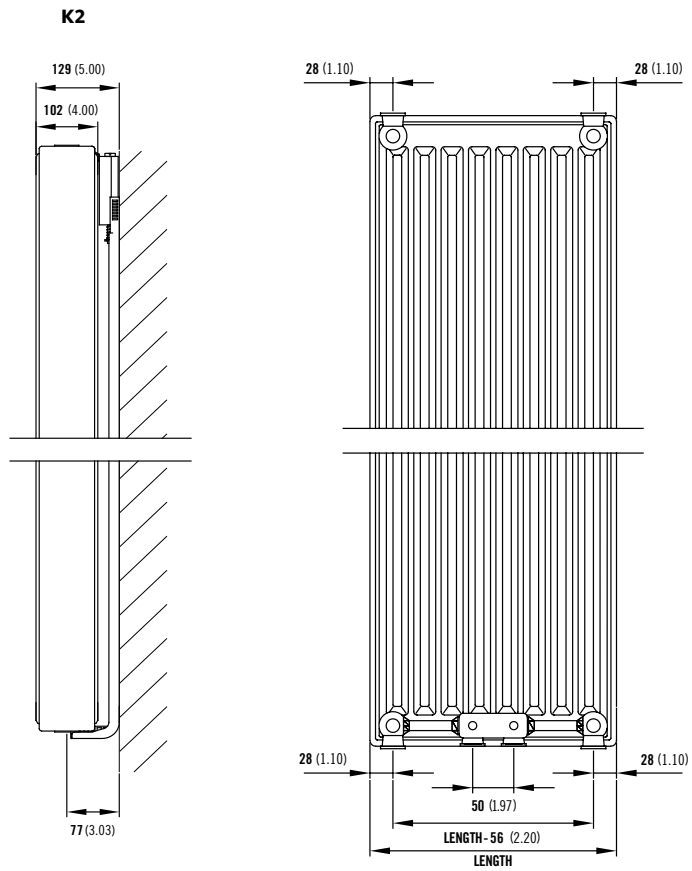

VITA SERIES

DECO
VERTICAL

50 Δ t
(75/65/20°C)

K2

Height mm	Length mm	Sections	White UIN	Colour UIN	Heat output	
					Watts	Btu/h
1800	400	12	89222418	89222418c	1476	5036
	500	15	89222518	89222518c	1845	6295
	600	18	89222618	89222618c	2214	7554

CENTRE TAP TRV

UIN	Elements
14531310	CENTRE TAP TRV STRAIGHT WHITE - 10MM
14531312	CENTRE TAP TRV STRAIGHT WHITE - 1/2IN
14531315	CENTRE TAP TRV STRAIGHT WHITE - 15MM
14531410	CENTRE TAP TRV STRAIGHT CHROME - 10MM
14531412	CENTRE TAP TRV STRAIGHT CHROME - 1/2IN
14531415	CENTRE TAP TRV STRAIGHT CHROME - 15MM
14531510	CENTRE TAP TRV ANGLED L WHITE - 10MM
14531512	CENTRE TAP TRV ANGLED L WHITE - 1/2IN
14531515	CENTRE TAP TRV ANGLED L WHITE - 15MM
14531610	CENTRE TAP TRV ANGLED L CHROME - 10MM
14531612	CENTRE TAP TRV ANGLED L CHROME - 1/2IN
14531615	CENTRE TAP TRV ANGLED L CHROME - 15MM

WALL MOUNTING AND LUG INFORMATION

All dimensions in mm. Inches in brackets.

Comes complete with Stelrad's class leading safety bracket.

MOUNTING BRACKETS

Height		H2		H3		H4	
mm	inches	mm	inches	mm	inches	mm	inches
1800	70.90	70	2.75	830	43.89	1590	63.58

CONNECTIONS

Each radiator comes with ½" inlet connections as standard.

PIPING OPTIONS

EN 442 CERTIFICATION DATA - CETIAT TESTED IN ACCORDANCE WITH BS EN 442

Type	K2
Height	1800
W/m at 75/65/20	3690
n-coefficients	1.32
Heated surface area (m ² /m)	29.90
Weight (kg/m)	105.30
Water contents (l/m)	15.90
Wall to tap centre (mm)	77
K _M	20.70