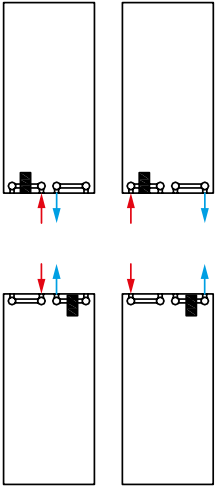

CENTRE TAP TRV

UIN	Elements
14531310	CENTRE TAP TRV STRAIGHT WHITE - 10MM
14531312	CENTRE TAP TRV STRAIGHT WHITE - 1/2IN
14531315	CENTRE TAP TRV STRAIGHT WHITE - 15MM
14531410	CENTRE TAP TRV STRAIGHT CHROME - 10MM
14531412	CENTRE TAP TRV STRAIGHT CHROME - 1/2IN
14531415	CENTRE TAP TRV STRAIGHT CHROME - 15MM
14531510	CENTRE TAP TRV ANGLED L WHITE - 10MM
14531512	CENTRE TAP TRV ANGLED L WHITE - 1/2IN
14531515	CENTRE TAP TRV ANGLED L WHITE - 15MM
14531610	CENTRE TAP TRV ANGLED L CHROME - 10MM
14531612	CENTRE TAP TRV ANGLED L CHROME - 1/2IN
14531615	CENTRE TAP TRV ANGLED L CHROME - 15MM

WALL MOUNTING AND LUG INFORMATION

All dimensions in mm. Inches in brackets.

Comes complete with Stelrad's class leading safety bracket.

MOUNTING BRACKETS

Height		H2		H3		H4	
mm	inches	mm	inches	mm	inches	mm	inches
1800	70.90	70	2.75	830	43.89	1590	63.58

CONNECTIONS

Each radiator comes with ½" inlet connections as standard.

PIPING OPTIONS

EN 442 CERTIFICATION DATA - CETIAT TESTED IN ACCORDANCE WITH BS EN 442

Type	K2
Height	1800
W/m at 75/65/20	3690
n-coefficients	1.32
Heated surface area (m ² /m)	29.90
Weight (kg/m)	105.30
Water contents (l/m)	15.90
Wall to tap centre (mm)	77
K _M	20.70