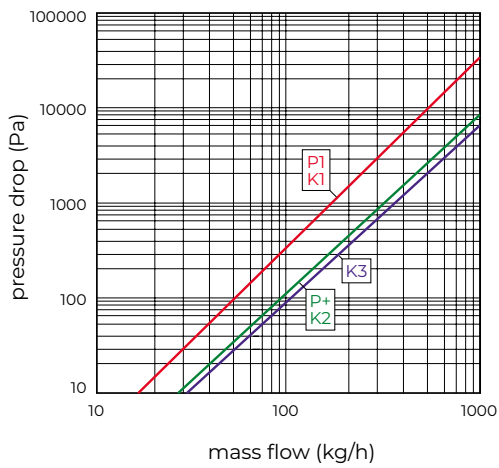

EN 442 CERTIFICATION DATA - CETIAT TESTED IN ACCORDANCE WITH BS EN 442

Type	K1			K2		
	300	450	600	300	450	600
Height	300	450	600	300	450	600
W/m at 75/65/20	469	701	911	929	1296	1634
n-coefficients	1.30	1.29	1.28	1.30	1.31	1.32
Heated surface area (m²/m)	2.09	3.37	4.66	3.51	5.62	7.74
Weight (kg/m)	11.88	18.26	24.65	19.60	29.80	40.00
Water contents (l/m)	1.89	2.49	3.25	3.70	5.05	6.60
Wall to tap centre (mm)	51	51	51	73	73	73

PRESSURE DROPS

Type	Kv
P1 / K1	1.67
P+ / K2	3.32
K3	3.65