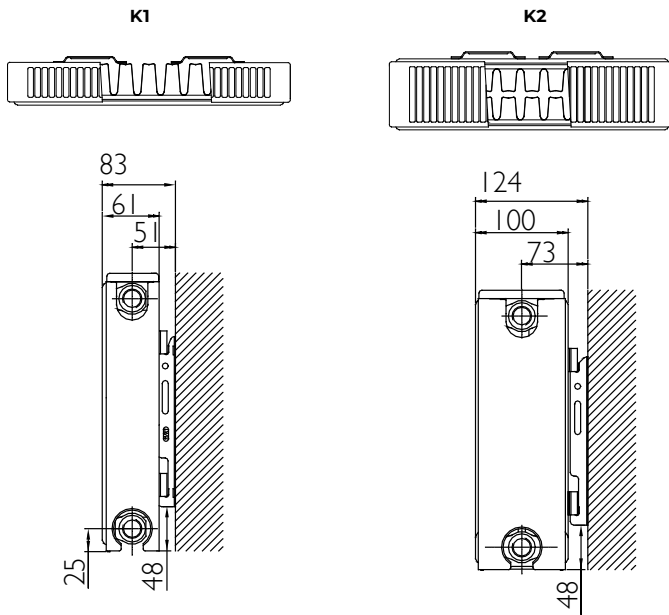

WALL MOUNTING AND LUG INFORMATION

All dimensions in mm. Inches in brackets.

MOUNTING BRACKETS

All dimensions in mm. Inches in brackets. Floor mounting brackets available.

Dimensions	mm	inches	mm	inches	mm	inches
Height	300	11.81	450	17.72	600	23.62
A	65	2.56	65	2.56	65	2.56
B	119	4.69	99	3.90	99	3.90
C	-	-	269	10.59	419	16.50
D	153	6.02	303	11.93	453	17.83
E	185	7.28	335	13.19	485	19.09

K1 & K2 LUG POSITIONS (New as of June 2016).

All dimensions in mm. Inches in brackets.

PANEL HEIGHT

D		D	
mm	in	mm	in
300	11.81	155	6.10
450	17.72	305	12.01
600	23.62	455	17.91
700	27.56	555	21.95

K1

K2

Dimensions	mm	in	mm	in
A 400mm	117	4.61	133	5.24
A 500 - 2000mm	150	5.91	133	5.24
B 400 - 2000mm	60	2.36	60	2.36
C 1800 - 2000mm	17	0.67	L/2	L/2

L/2 is the length divided by two.

CONNECTIONS

Each radiator comes with 1/2" inlet connections as standard.

PIPING OPTIONS

EN 442 CERTIFICATION DATA - CETIAT TESTED IN ACCORDANCE WITH BS EN 442

Type	K1			K2		
	300	450	600	300	450	600
Height	300	450	600	300	450	600
W/m at 75/65/20	469	701	911	929	1296	1634
n-coefficients	1.30	1.29	1.28	1.30	1.31	1.32
Heated surface area (m ² /m)	2.09	3.37	4.66	3.51	5.62	7.74
Weight (kg/m)	11.88	18.26	24.65	19.60	29.80	40.00
Water contents (l/m)	1.89	2.49	3.25	3.70	5.05	6.60
Wall to tap centre (mm)	51	51	51	73	73	73