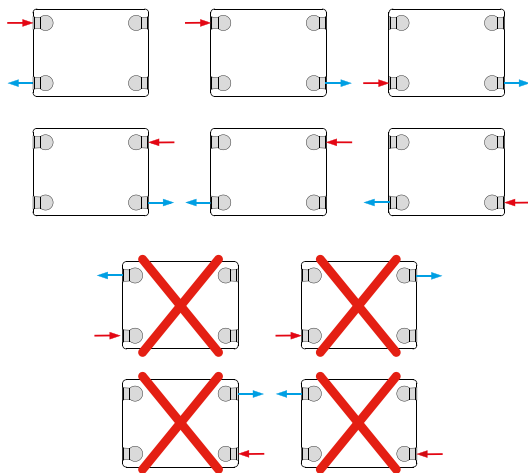

WALL MOUNTING AND LUG INFORMATION

All dimensions in mm. Inches in brackets.

MOUNTING BRACKETS

All dimensions in mm. Inches in brackets. Floor mounting brackets available.

Dimensions	mm	inches	mm	inches	mm	inches
Height	300	11.81	450	17.72	600	23.62
A	65	2.56	65	2.56	65	2.56
B	119	4.69	99	3.90	99	3.90
C	-	-	269	10.59	419	16.50
D	153	6.02	303	11.93	453	17.83
E	185	7.28	335	13.19	485	19.09

K1 & K2 LUG POSITIONS (New as of June 2016).

All dimensions in mm. Inches in brackets.

PANEL HEIGHT

D		D	
mm	in	mm	in
300	11.81	155	6.10
450	17.72	305	12.01
600	23.62	455	17.91
700	27.56	555	21.95

K1

K2

Dimensions	mm	in	mm	in
A 400mm	117	4.61	133	5.24
A 500 - 2000mm	150	5.91	133	5.24
B 400 - 2000mm	60	2.36	60	2.36
C 1800 - 2000mm	17	0.67	L/2	L/2

L/2 is the length divided by two.

CONNECTIONS

Each radiator comes with 1/2" inlet connections as standard.

PIPING OPTIONS

EN 442 CERTIFICATION DATA - CETIAT TESTED IN ACCORDANCE WITH BS EN 442

Type	K1			K2		
	300	450	600	300	450	600
Height	300	450	600	300	450	600
W/m at 75/65/20	469	701	911	929	1296	1634
n-coefficients	1.30	1.29	1.28	1.30	1.31	1.32
Heated surface area (m ² /m)	2.09	3.37	4.66	3.51	5.62	7.74
Weight (kg/m)	11.88	18.26	24.65	19.60	29.80	40.00
Water contents (l/m)	1.89	2.49	3.25	3.70	5.05	6.60
Wall to tap centre (mm)	51	51	51	73	73	73