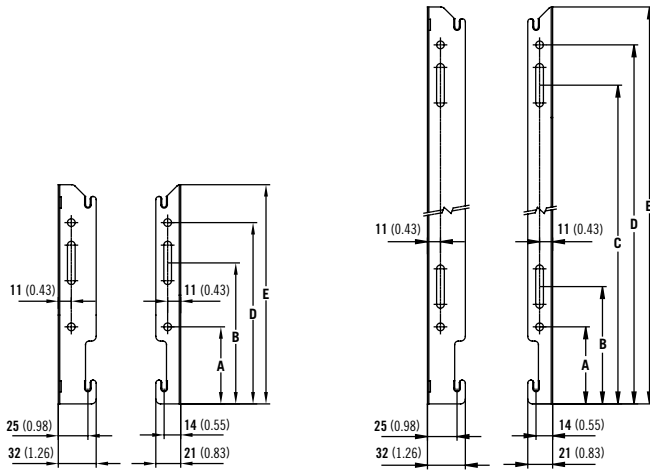

WALL MOUNTING AND LUG INFORMATION

All dimensions in mm. Inches in brackets.

MOUNTING BRACKETS

All dimensions in mm. Inches in brackets. Floor mounting brackets available.

Dimensions	mm	inches	mm	inches	mm	inches
Height	300	11.81	450	17.72	600	23.62
A	65	2.56	65	2.56	65	2.56
B	119	4.69	99	3.90	99	3.90
C	-	-	269	10.59	419	16.50
D	153	6.02	303	11.93	453	17.83
E	185	7.28	335	13.19	485	19.09

K1 & K2 LUG POSITIONS (New as of June 2016).

All dimensions in mm. Inches in brackets.

PANEL HEIGHT

D		D	
mm	in	mm	in
300	11.81	155	6.10
450	17.72	305	12.01
600	23.62	455	17.91
700	27.56	555	21.95

K1

K2

Dimensions	mm	in	mm	in
A 400mm	117	4.61	133	5.24
A 500 - 2000mm	150	5.91	133	5.24
B 400 - 2000mm	60	2.36	60	2.36
C 1800 - 2000mm	17	0.67	L/2	L/2

L/2 is the length divided by two.

CONNECTIONS

Each radiator comes with 1/2" inlet connections as standard.

PIPING OPTIONS

EN 442 CERTIFICATION DATA - CETIAT TESTED IN ACCORDANCE WITH BS EN 442

Type	K1			K2		
	300	450	600	300	450	600
Height	300	450	600	300	450	600
W/m at 75/65/20	469	701	911	929	1296	1634
n-coefficients	1.30	1.29	1.28	1.30	1.31	1.32
Heated surface area (m ² /m)	2.09	3.37	4.66	3.51	5.62	7.74
Weight (kg/m)	11.88	18.26	24.65	19.60	29.80	40.00
Water contents (l/m)	1.89	2.49	3.25	3.70	5.05	6.60
Wall to tap centre (mm)	51	51	51	73	73	73