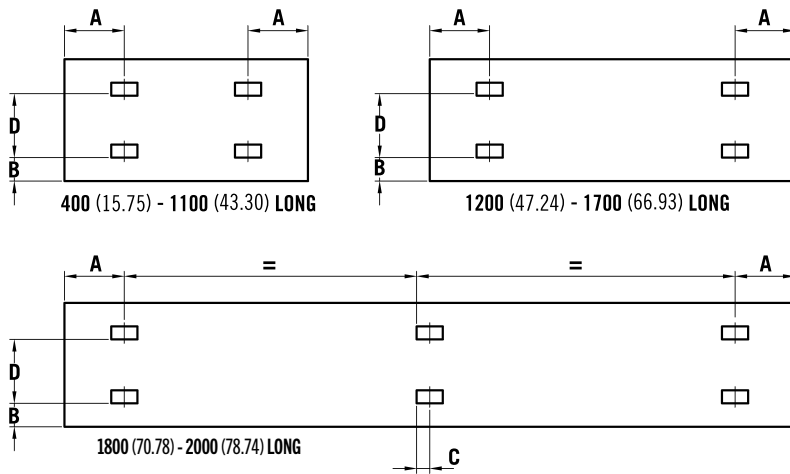

WALL MOUNTING AND LUG INFORMATION

All dimensions in mm. Inches in brackets.

MOUNTING BRACKETS

All dimensions in mm. Inches in brackets. Floor mounting brackets available.

Dimensions	mm	inches	mm	inches	mm	inches
Height	300	11.81	450	17.72	600	23.62
A	65	2.56	65	2.56	65	2.56
B	119	4.69	99	3.90	99	3.90
C	-	-	269	10.59	419	16.50
D	153	6.02	303	11.93	453	17.83
E	185	7.28	335	13.19	485	19.09

K1 & K2 LUG POSITIONS (New as of June 2016).

All dimensions in mm. Inches in brackets.

PANEL HEIGHT

D		D	
mm	in	mm	in
300	11.81	155	6.10
450	17.72	305	12.01
600	23.62	455	17.91
700	27.56	555	21.95

K1

K2

Dimensions	mm	in	mm	in
A 400mm	117	4.61	133	5.24
A 500 - 2000mm	150	5.91	133	5.24
B 400 - 2000mm	60	2.36	60	2.36
C 1800 - 2000mm	17	0.67	L/2	L/2

L/2 is the length divided by two.

CONNECTIONS

Each radiator comes with 1/2" inlet connections as standard.

PIPING OPTIONS

EN 442 CERTIFICATION DATA - CETIAT TESTED IN ACCORDANCE WITH BS EN 442

Type	K1			K2		
	300	450	600	300	450	600
Height	300	450	600	300	450	600
W/m at 75/65/20	469	701	911	929	1296	1634
n-coefficients	1.30	1.29	1.28	1.30	1.31	1.32
Heated surface area (m ² /m)	2.09	3.37	4.66	3.51	5.62	7.74
Weight (kg/m)	11.88	18.26	24.65	19.60	29.80	40.00
Water contents (l/m)	1.89	2.49	3.25	3.70	5.05	6.60
Wall to tap centre (mm)	51	51	51	73	73	73