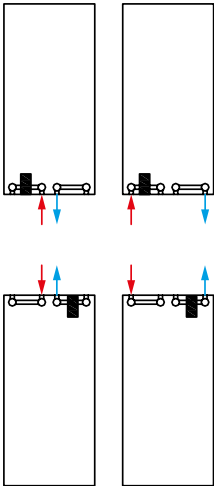

CENTRE TAP TRV

UIN	Elements
14531310	CENTRE TAP TRV STRAIGHT WHITE - 10MM
14531312	CENTRE TAP TRV STRAIGHT WHITE - 1/2IN
14531315	CENTRE TAP TRV STRAIGHT WHITE - 15MM
14531410	CENTRE TAP TRV STRAIGHT CHROME - 10MM
14531412	CENTRE TAP TRV STRAIGHT CHROME - 1/2IN
14531415	CENTRE TAP TRV STRAIGHT CHROME - 15MM
14531510	CENTRE TAP TRV ANGLED L WHITE - 10MM
14531512	CENTRE TAP TRV ANGLED L WHITE - 1/2IN
14531515	CENTRE TAP TRV ANGLED L WHITE - 15MM
14531610	CENTRE TAP TRV ANGLED L CHROME - 10MM
14531612	CENTRE TAP TRV ANGLED L CHROME - 1/2IN
14531615	CENTRE TAP TRV ANGLED L CHROME - 15MM

WALL MOUNTING AND LUG INFORMATION

All dimensions in mm. Inches in brackets.

Comes complete with Stelrad's class leading safety bracket.

MOUNTING BRACKETS

Height		H2		H3		H4	
mm	inches	mm	inches	mm	inches	mm	inches
1800	70.87	70	2.75	830	43.89	1590	63.58

CONNECTIONS

Each radiator comes with ½" inlet connections as standard.

PIPING OPTIONS

EN 442 CERTIFICATION DATA - CETIAT TESTED IN ACCORDANCE WITH BS EN 442

Type	K2
Height	1800
W/m at 75/65/20	3690
n-coefficients	1.32
Heated surface area (m ² /m)	29.90
Weight (kg/m)	105.30
Water contents (l/m)	15.90
Wall to tap centre (mm)	77
K _M	20.70