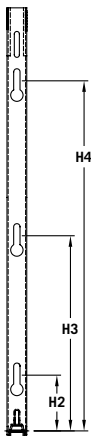

VITA

SERIES

**PLAN
VERTICAL**

50 Δ t
(75/65/20°C)

Height mm	Length mm	Sections	White UIN	Colour UIN	Heat output	
					Watts	Btu/h
1800	400	12	89322418	89322418c	1476	5036
	500	15	89322518	89322518c	1845	6295
	600	18	89322618	89322618c	2214	7554

CENTRE TAP TRV

UIN	Elements
14531310	CENTRE TAP TRV STRAIGHT WHITE - 10MM
14531312	CENTRE TAP TRV STRAIGHT WHITE - 1/2IN
14531315	CENTRE TAP TRV STRAIGHT WHITE - 15MM
14531410	CENTRE TAP TRV STRAIGHT CHROME - 10MM
14531412	CENTRE TAP TRV STRAIGHT CHROME - 1/2IN
14531415	CENTRE TAP TRV STRAIGHT CHROME - 15MM
14531510	CENTRE TAP TRV ANGLED L WHITE - 10MM
14531512	CENTRE TAP TRV ANGLED L WHITE - 1/2IN
14531515	CENTRE TAP TRV ANGLED L WHITE - 15MM
14531610	CENTRE TAP TRV ANGLED L CHROME - 10MM
14531612	CENTRE TAP TRV ANGLED L CHROME - 1/2IN
14531615	CENTRE TAP TRV ANGLED L CHROME - 15MM

WALL MOUNTING AND LUG INFORMATION

All dimensions in mm. Inches in brackets.

Comes complete with Stelrad's class leading safety bracket.

MOUNTING BRACKETS

Height		H2		H3		H4	
mm	inches	mm	inches	mm	inches	mm	inches
1800	70.87	70	2.75	830	43.89	1590	63.58

CONNECTIONS

Each radiator comes with ½" inlet connections as standard.

PIPING OPTIONS

EN 442 CERTIFICATION DATA - CETIAT TESTED IN ACCORDANCE WITH BS EN 442

Type	K2
Height	1800
W/m at 75/65/20	3690
n-coefficients	1.32
Heated surface area (m ² /m)	29.90
Weight (kg/m)	105.30
Water contents (l/m)	15.90
Wall to tap centre (mm)	77
K _M	20.70