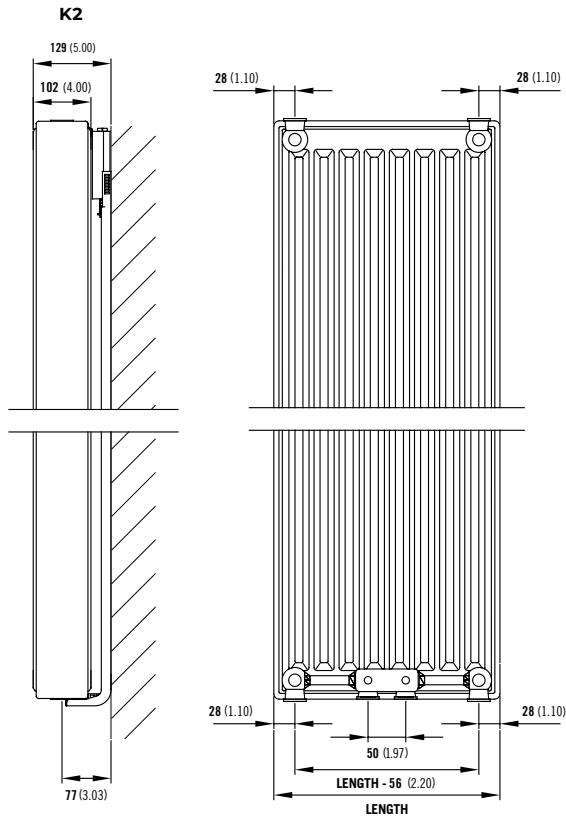

CENTRE TAP TRV

UIN	Elements
14531310	CENTRE TAP TRV STRAIGHT WHITE - 10MM
14531312	CENTRE TAP TRV STRAIGHT WHITE - 1/2IN
14531315	CENTRE TAP TRV STRAIGHT WHITE - 15MM
14531410	CENTRE TAP TRV STRAIGHT CHROME - 10MM
14531412	CENTRE TAP TRV STRAIGHT CHROME - 1/2IN
14531415	CENTRE TAP TRV STRAIGHT CHROME - 15MM
14531510	CENTRE TAP TRV ANGLED L WHITE - 10MM
14531512	CENTRE TAP TRV ANGLED L WHITE - 1/2IN
14531515	CENTRE TAP TRV ANGLED L WHITE - 15MM
14531610	CENTRE TAP TRV ANGLED L CHROME - 10MM
14531612	CENTRE TAP TRV ANGLED L CHROME - 1/2IN
14531615	CENTRE TAP TRV ANGLED L CHROME - 15MM

WALL MOUNTING AND LUG INFORMATION

All dimensions in mm. Inches in brackets.

Comes complete with Stelrad's class leading safety bracket.

MOUNTING BRACKETS

Height		H2		H3		H4	
mm	inches	mm	inches	mm	inches	mm	inches
1800	70.87	70	2.75	830	43.89	1590	63.58

CONNECTIONS

Each radiator comes with ½" inlet connections as standard.

PIPING OPTIONS

EN 442 CERTIFICATION DATA - CETIAT TESTED IN ACCORDANCE WITH BS EN 442

Type	K2
Height	1800
W/m at 75/65/20	3690
n-coefficients	1.32
Heated surface area (m ² /m)	29.90
Weight (kg/m)	105.30
Water contents (l/m)	15.90
Wall to tap centre (mm)	77
K _M	20.70