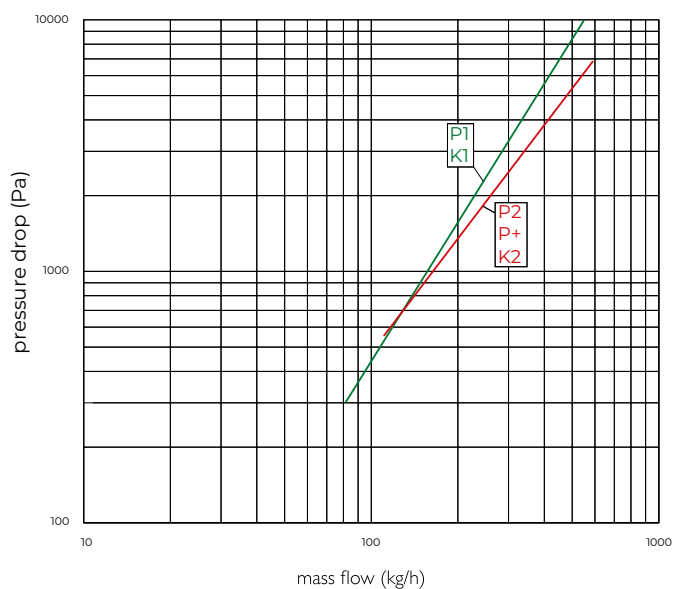

PRESSURE DROPS

Type	Kv
P1 / K1	1.60
P2 / P+ / K2	1.85