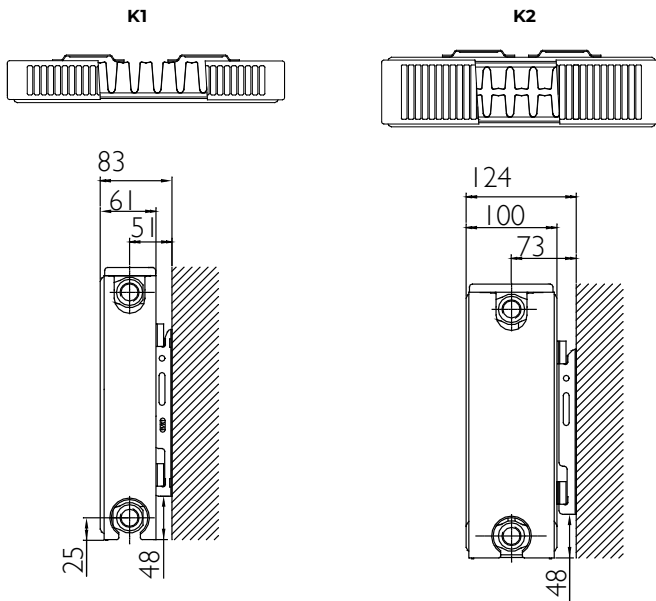

WALL MOUNTING AND LUG INFORMATION

All dimensions in mm. Inches in brackets.

MOUNTING BRACKETS

All dimensions in mm. Inches in brackets. Floor mounting brackets available.

Dimensions	mm	inches	mm	inches	mm	inches
Height	300	11.81	450	17.72	600	23.62
A	65	2.56	65	2.56	65	2.56
B	119	4.69	99	3.90	99	3.90
C	-	-	269	10.59	419	16.50
D	153	6.02	303	11.93	453	17.83
E	185	7.28	335	13.19	485	19.09

K1 & K2 LUG POSITIONS (New as of June 2016).

All dimensions in mm. Inches in brackets.

PANEL HEIGHT		D		K1		K2		
mm	in	mm	in	Dimensions	mm	in	mm	in
300	11.81	155	6.10	A 400mm	117	4.61	133	5.24
450	17.72	305	12.01	A 500 - 2000mm	150	5.91	133	5.24
600	23.62	455	17.91	B 400 - 2000mm	60	2.36	60	2.36
700	27.56	555	21.95	C 1800 - 2000mm	17	0.67	L/2	L/2

L/2 is the length divided by two.

CONNECTIONS

Each radiator comes with ½" inlet connections as standard.

PIPING OPTIONS

EN 442 CERTIFICATION DATA - CETIAT TESTED IN ACCORDANCE WITH BS EN 442

Type	K1			K2		
	300	450	600	300	450	600
Height	300	450	600	300	450	600
W/m at 75/65/20	469	701	911	929	1296	1634
n-coefficients	1.30	1.29	1.28	1.30	1.31	1.32
Heated surface area (m ² /m)	2.09	3.37	4.66	3.51	5.62	7.74
Weight (kg/m)	11.88	18.26	24.65	19.60	29.80	40.00
Water contents (l/m)	1.89	2.49	3.25	3.70	5.05	6.60
Wall to tap centre (mm)	51	51	51	73	73	73