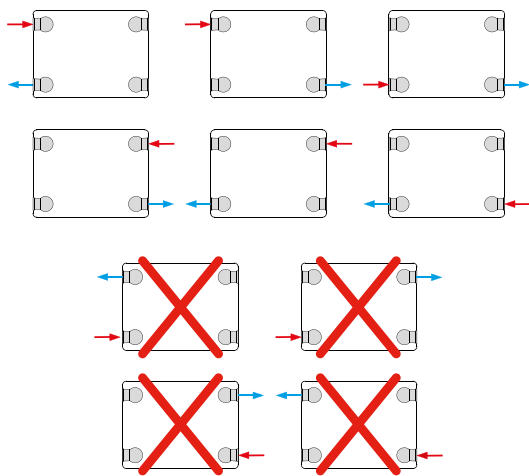

WALL MOUNTING AND LUG INFORMATION

All dimensions in mm. Inches in brackets.

MOUNTING BRACKETS

All dimensions in mm. Inches in brackets. Floor mounting brackets available.

Dimensions	mm	inches	mm	inches	mm	inches
Height	300	11.81	450	17.72	600	23.62
A	65	2.56	65	2.56	65	2.56
B	119	4.69	99	3.90	99	3.90
C	-	-	269	10.59	419	16.50
D	153	6.02	303	11.93	453	17.83
E	185	7.28	335	13.19	485	19.09

K1 & K2 LUG POSITIONS (New as of June 2016).

All dimensions in mm. Inches in brackets.

PANEL HEIGHT		D		K1		K2		
mm	in	mm	in	Dimensions	mm	in	mm	in
300	11.81	155	6.10	A 400mm	117	4.61	133	5.24
450	17.72	305	12.01	A 500 - 2000mm	150	5.91	133	5.24
600	23.62	455	17.91	B 400 - 2000mm	60	2.36	60	2.36
700	27.56	555	21.95	C 1800 - 2000mm	17	0.67	L/2	L/2

L/2 is the length divided by two.

CONNECTIONS

Each radiator comes with ½" inlet connections as standard.

PIPING OPTIONS

EN 442 CERTIFICATION DATA - CETIAT TESTED IN ACCORDANCE WITH BS EN 442

Type	K1			K2		
	300	450	600	300	450	600
Height	300	450	600	300	450	600
W/m at 75/65/20	469	701	911	929	1296	1634
n-coefficients	1.30	1.29	1.28	1.30	1.31	1.32
Heated surface area (m ² /m)	2.09	3.37	4.66	3.51	5.62	7.74
Weight (kg/m)	11.88	18.26	24.65	19.60	29.80	40.00
Water contents (l/m)	1.89	2.49	3.25	3.70	5.05	6.60
Wall to tap centre (mm)	51	51	51	73	73	73