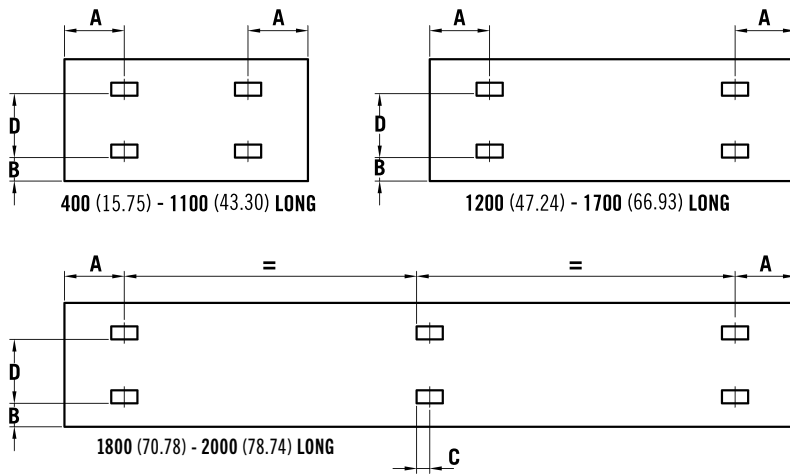

WALL MOUNTING AND LUG INFORMATION

All dimensions in mm. Inches in brackets.

MOUNTING BRACKETS

All dimensions in mm. Inches in brackets. Floor mounting brackets available.

Dimensions	mm	inches	mm	inches	mm	inches
Height	300	11.81	450	17.72	600	23.62
A	65	2.56	65	2.56	65	2.56
B	119	4.69	99	3.90	99	3.90
C	-	-	269	10.59	419	16.50
D	153	6.02	303	11.93	453	17.83
E	185	7.28	335	13.19	485	19.09

K1 & K2 LUG POSITIONS (New as of June 2016).

All dimensions in mm. Inches in brackets.

PANEL HEIGHT		D		K1		K2		
mm	in	mm	in	Dimensions	mm	in	mm	in
300	11.81	155	6.10	A 400mm	117	4.61	133	5.24
450	17.72	305	12.01	A 500 - 2000mm	150	5.91	133	5.24
600	23.62	455	17.91	B 400 - 2000mm	60	2.36	60	2.36
700	27.56	555	21.95	C 1800 - 2000mm	17	0.67	L/2	L/2

L/2 is the length divided by two.

CONNECTIONS

Each radiator comes with ½" inlet connections as standard.

PIPING OPTIONS

EN 442 CERTIFICATION DATA - CETIAT TESTED IN ACCORDANCE WITH BS EN 442

Type	K1			K2		
	300	450	600	300	450	600
Height	300	450	600	300	450	600
W/m at 75/65/20	469	701	911	929	1296	1634
n-coefficients	1.30	1.29	1.28	1.30	1.31	1.32
Heated surface area (m ² /m)	2.09	3.37	4.66	3.51	5.62	7.74
Weight (kg/m)	11.88	18.26	24.65	19.60	29.80	40.00
Water contents (l/m)	1.89	2.49	3.25	3.70	5.05	6.60
Wall to tap centre (mm)	51	51	51	73	73	73