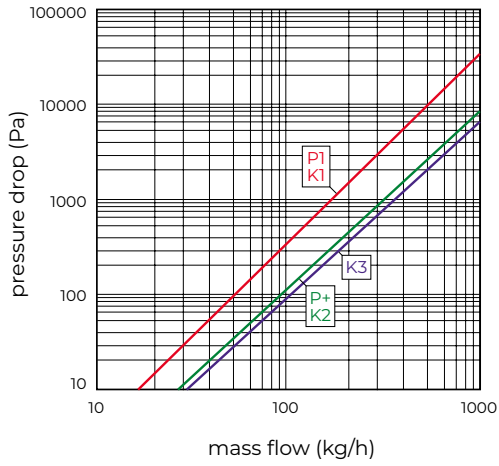

EN 442 CERTIFICATION DATA - CETIAT TESTED IN ACCORDANCE WITH BS EN 442

Type	K1			K2		
	300	450	600	300	450	600
Height	300	450	600	300	450	600
W/m at 75/65/20	469	701	911	929	1296	1634
n-coefficients	1.30	1.29	1.28	1.30	1.31	1.32
Heated surface area (m²/m)	2.09	3.37	4.66	3.51	5.62	7.74
Weight (kg/m)	11.88	18.26	24.65	19.60	29.80	40.00
Water contents (l/m)	1.89	2.49	3.25	3.70	5.05	6.60
Wall to tap centre (mm)	51	51	51	73	73	73

PRESSURE DROPS

Type	Kv
P1 / K1	1.67
P+ / K2	3.32
K3	3.65