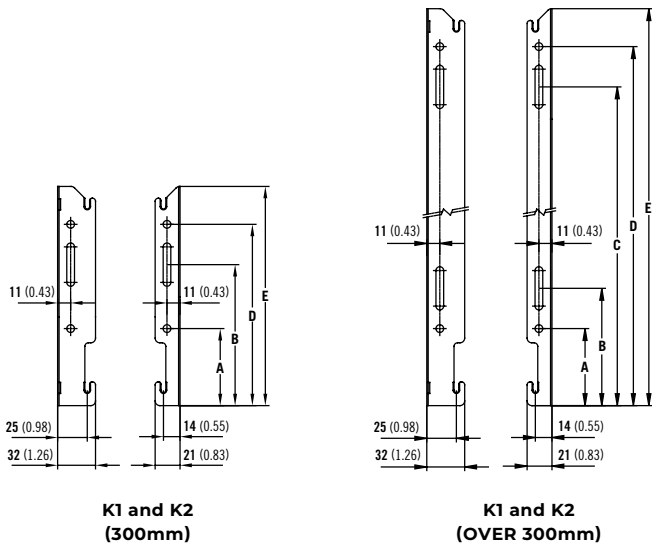

WALL MOUNTING AND LUG INFORMATION

All dimensions in mm. Inches in brackets.

MOUNTING BRACKETS

All dimensions in mm. Inches in brackets. Floor mounting brackets available.

Dimensions	mm	inches	mm	inches	mm	inches
Height	300	11.81	450	17.72	600	23.62
A	65	2.56	65	2.56	65	2.56
B	119	4.69	99	3.90	99	3.90
C	-	-	269	10.59	419	16.50
D	153	6.02	303	11.93	453	17.83
E	185	7.28	335	13.19	485	19.09

K1 & K2 LUG POSITIONS (New as of June 2016).

All dimensions in mm. Inches in brackets.

PANEL HEIGHT		D		K1		K2		
mm	in	mm	in	Dimensions	mm	in	mm	in
300	11.81	155	6.10	A 400mm	117	4.61	133	5.24
450	17.72	305	12.01	A 500 - 2000mm	150	5.91	133	5.24
600	23.62	455	17.91	B 400 - 2000mm	60	2.36	60	2.36
700	27.56	555	21.95	C 1800 - 2000mm	17	0.67	L/2	L/2

L/2 is the length divided by two.

CONNECTIONS

Each radiator comes with ½" inlet connections as standard.

PIPING OPTIONS

EN 442 CERTIFICATION DATA - CETIAT TESTED IN ACCORDANCE WITH BS EN 442

Type	K1			K2		
	300	450	600	300	450	600
Height	300	450	600	300	450	600
W/m at 75/65/20	469	701	911	929	1296	1634
n-coefficients	1.30	1.29	1.28	1.30	1.31	1.32
Heated surface area (m ² /m)	2.09	3.37	4.66	3.51	5.62	7.74
Weight (kg/m)	11.88	18.26	24.65	19.60	29.80	40.00
Water contents (l/m)	1.89	2.49	3.25	3.70	5.05	6.60
Wall to tap centre (mm)	51	51	51	73	73	73