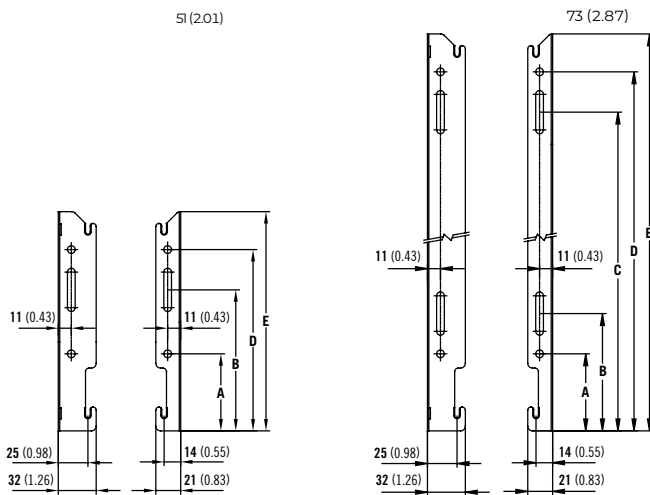

VITA SILHOUETTE

WALL MOUNTING AND LUG INFORMATION

All dimensions in mm. Inches in brackets.

MOUNTING BRACKETS

All dimensions in mm. Inches in brackets. Floor mounting brackets available.

Dimensions	mm	inches	mm	inches	mm	inches
Height	300	11.81	450	17.72	600	23.62
A	65	2.56	65	2.56	65	2.56
B	119	4.69	99	3.90	99	3.90
C	-	-	269	10.59	419	16.50
D	153	6.02	303	11.93	453	17.83
E	185	7.28	335	13.19	485	19.09

K1 & K2 LUG POSITIONS

All dimensions in mm. Inches in brackets.

PANEL HEIGHT

D		D	
mm	in	mm	in
300	11.81	155	6.10
450	17.72	305	12.01
600	23.62	455	17.91
700	27.56	555	21.95

K1

K2

Dimensions	mm	in	mm	in
A 400mm	117	4.61	133	5.24
A 500 - 2000mm	150	5.91	133	5.24
B 400 - 2000mm	60	2.36	60	2.36
C 1800 - 2000mm	17	0.67	L/2	L/2

L/2 is the length divided by two.

CONNECTIONS

Each radiator comes with ½" inlet connections as standard.

PIPING OPTIONS

EN 442 CERTIFICATION DATA - CETIAT TESTED IN ACCORDANCE WITH BS EN 442

Type	K1			K2		
	300	450	600	300	450	600
Height	300	450	600	300	450	600
W/m at 75/65/20	470	681	870	898	1273	1601
n-coefficients	1.26	1.27	1.28	1.30	1.30	1.31
Weight (kg/m)	14.13	18.22	24.27	19.30	28.85	38.40
Water contents (l/m)	1.81	2.53	3.23	3.10	4.65	6.20
K_M	3.37	4.67	5.89	5.60	7.69	9.37