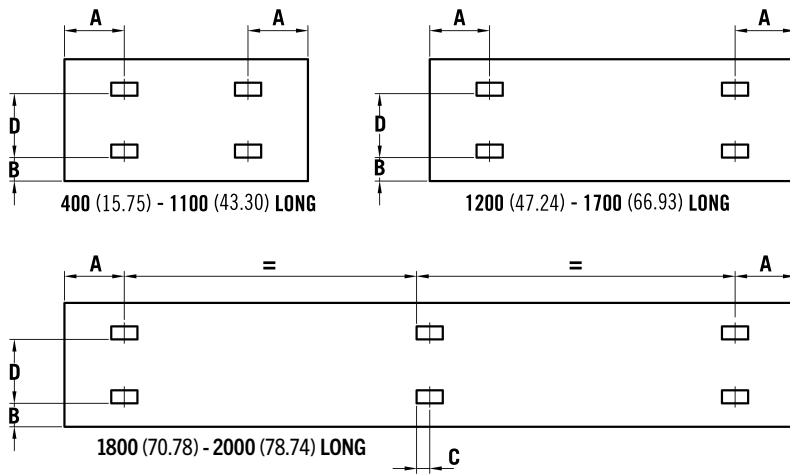

VITA SILHOUETTE

WALL MOUNTING AND LUG INFORMATION

All dimensions in mm. Inches in brackets.

MOUNTING BRACKETS

All dimensions in mm. Inches in brackets. Floor mounting brackets available.

Dimensions	mm	inches	mm	inches	mm	inches
Height	300	11.81	450	17.72	600	23.62
A	65	2.56	65	2.56	65	2.56
B	119	4.69	99	3.90	99	3.90
C	-	-	269	10.59	419	16.50
D	153	6.02	303	11.93	453	17.83
E	185	7.28	335	13.19	485	19.09

K1 & K2 LUG POSITIONS

All dimensions in mm. Inches in brackets.

PANEL HEIGHT

D		D	
mm	in	mm	in
300	11.81	155	6.10
450	17.72	305	12.01
600	23.62	455	17.91
700	27.56	555	21.95

K1

K2

Dimensions	mm	in	mm	in
A 400mm	117	4.61	133	5.24
A 500 - 2000mm	150	5.91	133	5.24
B 400 - 2000mm	60	2.36	60	2.36
C 1800 - 2000mm	17	0.67	L/2	L/2

L/2 is the length divided by two.

CONNECTIONS

Each radiator comes with ½" inlet connections as standard.

PIPING OPTIONS

EN 442 CERTIFICATION DATA - CETIAT TESTED IN ACCORDANCE WITH BS EN 442

Type	K1			K2		
	300	450	600	300	450	600
Height	300	450	600	300	450	600
W/m at 75/65/20	470	681	870	898	1273	1601
n-coefficients	1.26	1.27	1.28	1.30	1.30	1.31
Weight (kg/m)	14.13	18.22	24.27	19.30	28.85	38.40
Water contents (l/m)	1.81	2.53	3.23	3.10	4.65	6.20
K_M	3.37	4.67	5.89	5.60	7.69	9.37