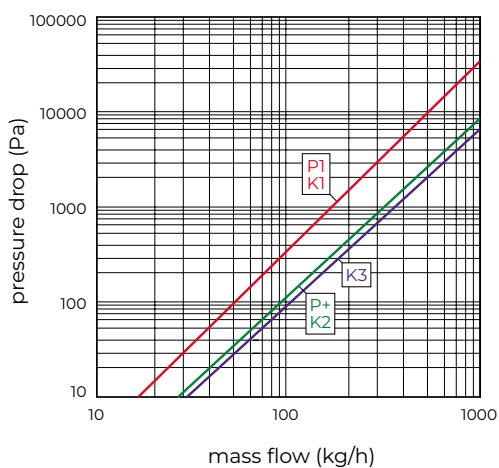

PRESSURE DROPS

Type	Kv
P1 / K1	1.67
P+ / K2	3.32
K3	3.65