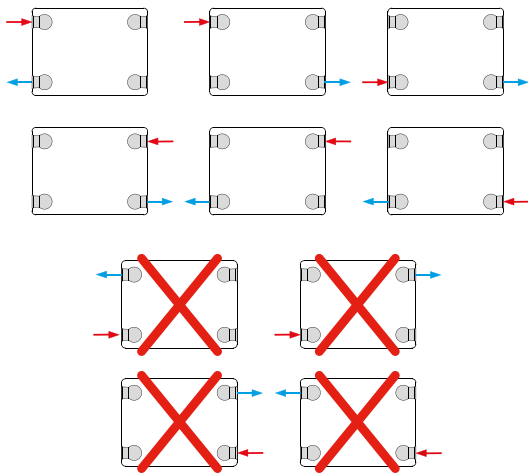

VITA SILHOUETTE

WALL MOUNTING AND LUG INFORMATION

All dimensions in mm. Inches in brackets.

MOUNTING BRACKETS

All dimensions in mm. Inches in brackets. Floor mounting brackets available.

Dimensions	mm	inches	mm	inches	mm	inches
Height	300	11.81	450	17.72	600	23.62
A	65	2.56	65	2.56	65	2.56
B	119	4.69	99	3.90	99	3.90
C	-	-	269	10.59	419	16.50
D	153	6.02	303	11.93	453	17.83
E	185	7.28	335	13.19	485	19.09

K1 & K2 LUG POSITIONS

All dimensions in mm. Inches in brackets.

PANEL HEIGHT

D		D	
mm	in	mm	in
300	11.81	155	6.10
450	17.72	305	12.01
600	23.62	455	17.91
700	27.56	555	21.95

K1

K2

Dimensions	mm	in	mm	in
A 400mm	117	4.61	133	5.24
A 500 - 2000mm	150	5.91	133	5.24
B 400 - 2000mm	60	2.36	60	2.36
C 1800 - 2000mm	17	0.67	L/2	L/2

L/2 is the length divided by two.

CONNECTIONS

Each radiator comes with ½" inlet connections as standard.

PIPING OPTIONS

EN 442 CERTIFICATION DATA - CETIAT TESTED IN ACCORDANCE WITH BS EN 442

Type	K1			K2		
	300	450	600	300	450	600
Height	300	450	600	300	450	600
W/m at 75/65/20	470	681	870	898	1273	1601
n-coefficients	1.26	1.27	1.28	1.30	1.30	1.31
Weight (kg/m)	14.13	18.22	24.27	19.30	28.85	38.40
Water contents (l/m)	1.81	2.53	3.23	3.10	4.65	6.20
K_M	3.37	4.67	5.89	5.60	7.69	9.37