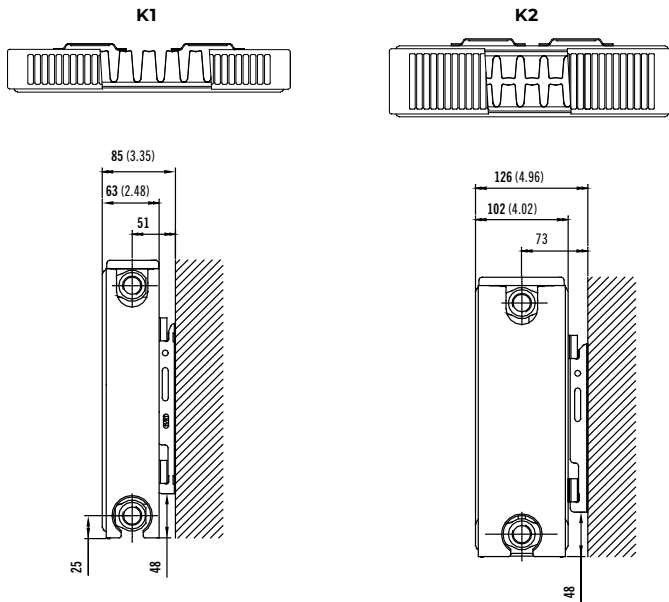

VITA SILHOUETTE

WALL MOUNTING AND LUG INFORMATION

All dimensions in mm. Inches in brackets.

MOUNTING BRACKETS

All dimensions in mm. Inches in brackets. Floor mounting brackets available.

Dimensions	mm	inches	mm	inches	mm	inches
Height	300	11.81	450	17.72	600	23.62
A	65	2.56	65	2.56	65	2.56
B	119	4.69	99	3.90	99	3.90
C	-	-	269	10.59	419	16.50
D	153	6.02	303	11.93	453	17.83
E	185	7.28	335	13.19	485	19.09

K1 & K2 LUG POSITIONS

All dimensions in mm. Inches in brackets.

PANEL HEIGHT

D		D	
mm	in	mm	in
300	11.81	155	6.10
450	17.72	305	12.01
600	23.62	455	17.91
700	27.56	555	21.95

K1

K2

Dimensions	mm	in	mm	in
A 400mm	117	4.61	133	5.24
A 500 - 2000mm	150	5.91	133	5.24
B 400 - 2000mm	60	2.36	60	2.36
C 1800 - 2000mm	17	0.67	L/2	L/2

L/2 is the length divided by two.

CONNECTIONS

Each radiator comes with ½" inlet connections as standard.

PIPING OPTIONS

EN 442 CERTIFICATION DATA - CETIAT TESTED IN ACCORDANCE WITH BS EN 442

Type	K1			K2		
	300	450	600	300	450	600
Height	300	450	600	300	450	600
W/m at 75/65/20	470	681	870	898	1273	1601
n-coefficients	1.26	1.27	1.28	1.30	1.30	1.31
Weight (kg/m)	14.13	18.22	24.27	19.30	28.85	38.40
Water contents (l/m)	1.81	2.53	3.23	3.10	4.65	6.20
K_M	3.37	4.67	5.89	5.60	7.69	9.37