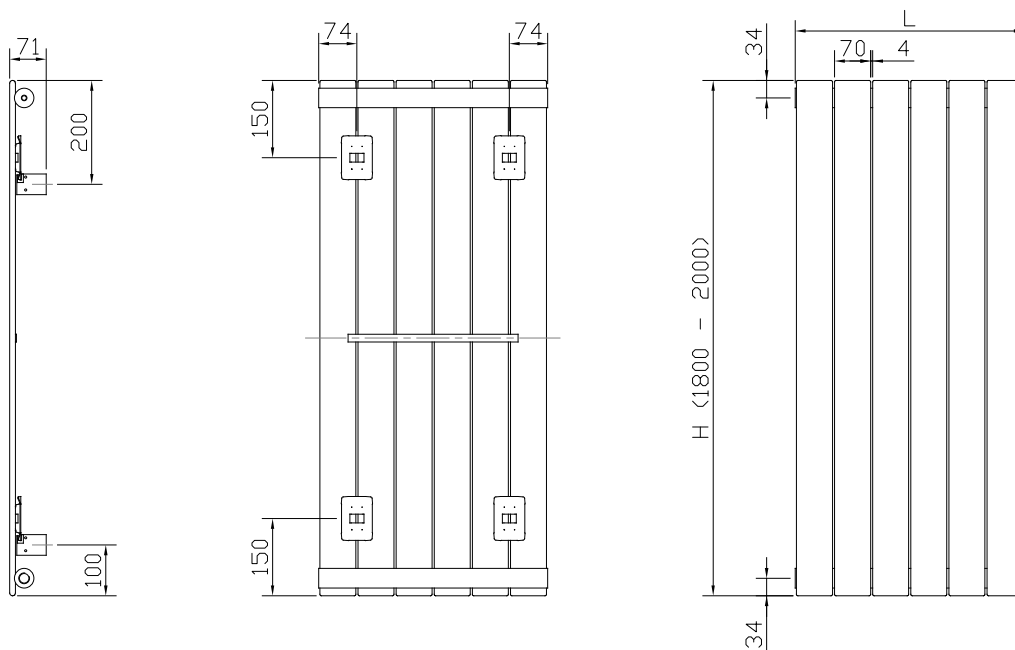

DESIGNER

SERIES

CONCORD
VERTICAL

50 Δ t

(75/65/20°C)

SINGLE

DOUBLE

Height mm	Length mm	Elements	White UIN	Colour UIN	Heat output Watts Btu/hr		White UIN	Colour UIN	Heat output Watts Btu/hr	
1800	444	6	148340	148340c	852	2907	148640	148640c	1254	4279
	592	8	148341	148341c	1136	3876	148641	148641c	1672	5705
	740	10	148342	148342c	1420	4845	148642	148642c	2090	7131
2000	444	6	148343	148343c	942	3214	148643	148643c	1386	4729
	592	8	148344	148344c	1256	4286	148644	148644c	1848	6306
	740	10	148345	148345c	1570	5357	148645	148645c	2310	7882

CONCORD VERTICAL

WALL MOUNTING INFORMATION

All dimensions in mm & Inches

Type	From back of radiator to wall		From wall to centre of connections		From front of radiator to wall	
Single Vertical	24mm	0.98inch	43mm	1.69inch	71mm	2.80inch
Double Vertical	40mm	1.57inch	67mm	2.64inch	95mm	3.74inch

FIXING POSITIONS - SINGLE & DOUBLE

All dimensions in mm & Inches.

CONNECTIONS

Each radiator comes with 1/2" inlet connections as standard.

EN 442 CERTIFICATION DATA - CETIAT TESTED IN ACCORDANCE WITH BS EN 442

Type	Vertical Single		Vertical Double	
Height	1800	2000	1800	2000
W/m at 75/65/20	1919	2122	2824	3122
n-coefficients	1.31	1.31	1.32	1.32
Heated surface area (m ² /m)	3.99	4.40	7.73	8.56
Weight (kg/m)	41.45	45.66	79.41	87.84
Water contents (l/m)	14.19	15.68	15.00	16.49
Wall to tap centre (mm)	43	43	67	67