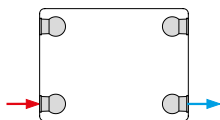

EN 442 CERTIFICATION DATA - CETIAT TESTED IN ACCORDANCE WITH BS EN 442

Type	Vertical Single		Vertical Double	
Height	1800	2000	1800	2000
W/m at 75/65/20	1919	2122	2824	3122
n-coefficients	1.31	1.31	1.32	1.32
Heated surface area (m²/m)	3.99	4.40	7.73	8.56
Weight (kg/m)	41.45	45.66	79.41	87.84
Water contents (l/m)	14.19	15.68	15.00	16.49
Wall to tap centre (mm)	43	43	67	67

PIPING INSTRUCTIONS