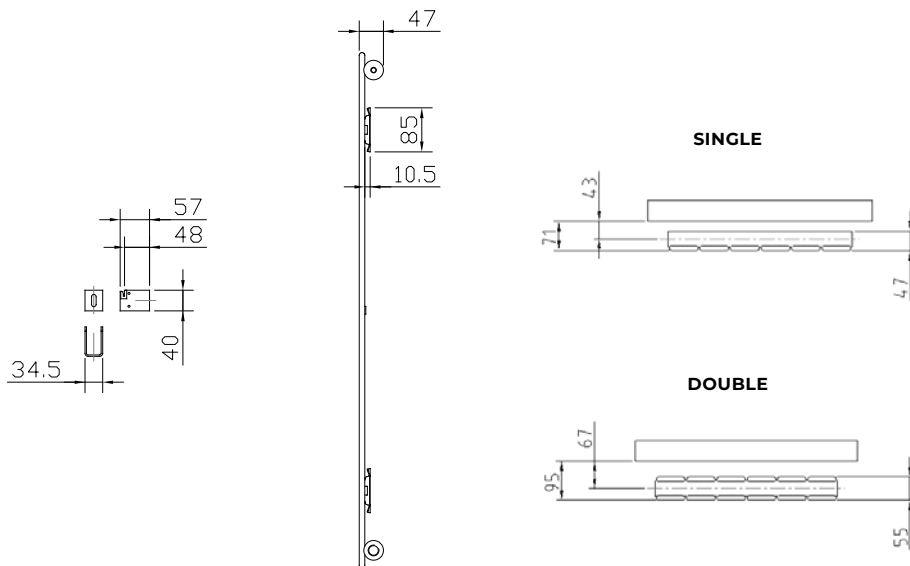

DESIGNER

SERIES

CONCORD
VERTICAL

50 Δ t

(75/65/20°C)

SINGLE

DOUBLE

Height mm	Length mm	Elements	White UIN	Colour UIN	Heat output Watts Btu/hr		White UIN	Colour UIN	Heat output Watts Btu/hr	
1800	444	6	148340	148340c	852	2907	148640	148640c	1254	4279
	592	8	148341	148341c	1136	3876	148641	148641c	1672	5705
	740	10	148342	148342c	1420	4845	148642	148642c	2090	7131
2000	444	6	148343	148343c	942	3214	148643	148643c	1386	4729
	592	8	148344	148344c	1256	4286	148644	148644c	1848	6306
	740	10	148345	148345c	1570	5357	148645	148645c	2310	7882

CONCORD VERTICAL

WALL MOUNTING INFORMATION

All dimensions in mm & Inches

Type	From back of radiator to wall		From wall to centre of connections		From front of radiator to wall	
Single Vertical	24mm	0.98inch	43mm	1.69inch	71mm	2.80inch
Double Vertical	40mm	1.57inch	67mm	2.64inch	95mm	3.74inch

FIXING POSITIONS - SINGLE & DOUBLE

All dimensions in mm & Inches.

CONNECTIONS

Each radiator comes with 1/2" inlet connections as standard.

EN 442 CERTIFICATION DATA - CETIAT TESTED IN ACCORDANCE WITH BS EN 442

Type	Vertical Single		Vertical Double	
Height	1800	2000	1800	2000
W/m at 75/65/20	1919	2122	2824	3122
n-coefficients	1.31	1.31	1.32	1.32
Heated surface area (m ² /m)	3.99	4.40	7.73	8.56
Weight (kg/m)	41.45	45.66	79.41	87.84
Water contents (l/m)	14.19	15.68	15.00	16.49
Wall to tap centre (mm)	43	43	67	67