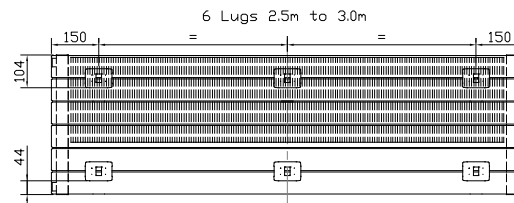

FLOOR MOUNTING POSITIONS

All dimensions in mm. Inches in brackets. Must be specified at time of ordering as they are securely welded during manufacture.

CONCORD PLANE

SINGLE FIXING POSITIONS

All dimensions in mm.

4 Lugs 0.5m to 1.9m

6 Lugs 2.0m to 3.0m

DOUBLE FIXING POSITIONS

All dimensions in mm.

4 Lugs 0.5m to 2.4m

6 Lugs 2.5m to 3.0m

CONNECTIONS

Each radiator comes with 1/2" inlet connections as standard.

PIPING INSTRUCTIONS

EN 442 CERTIFICATION DATA - CETIAT TESTED IN ACCORDANCE WITH BS EN 442

Type	Plane - Single			Plane - Double		
	444	592	740	444	592	740
Height	444	592	740	444	592	740
W/m at 75/65/20	784	1002	1196	1356	1697	2002
n-coefficients	1.24	1.24	1.25	1.27	1.31	1.32
Heated surface area (m ² /m)	2.46	2.57	3.34	2.56	3.54	4.53
Weight (kg/m)	17.83	21.15	27.01	28.82	39.84	50.87
Water contents (l/m)	3.67	4.89	6.12	7.34	9.79	12.24
Wall to tap centre (mm)	43	43	43	97	97	97