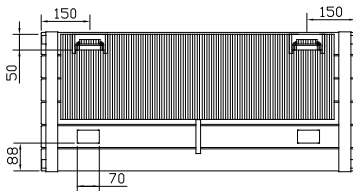

SINGLE, CONCORD PLANE DOUBLE WALL MOUNTING INFORMATION

All dimensions in mm.

Type	From back of radiator to wall		From wall to centre of connections		From front of radiator to wall	
	mm	inches	mm	inches	mm	inches
Plane Single	11	0.43	43	2.24	71	2.79
Plane Double	25	0.98	97	3.81	125	4.92

FLOOR MOUNTING POSITIONS

All dimensions in mm. Inches in brackets. Must be specified at time of ordering as they are securely welded during manufacture.

CONCORD PLANE

SINGLE FIXING POSITIONS

All dimensions in mm.

4 Lugs 0.5m to 1.9m

6 Lugs 2.0m to 3.0m

DOUBLE FIXING POSITIONS

All dimensions in mm.

4 Lugs 0.5m to 2.4m

6 Lugs 2.5m to 3.0m

CONNECTIONS

Each radiator comes with 1/2" inlet connections as standard.

PIPING INSTRUCTIONS

EN 442 CERTIFICATION DATA - CETIAT TESTED IN ACCORDANCE WITH BS EN 442

Type	Plane - Single			Plane - Double		
	444	592	740	444	592	740
Height	444	592	740	444	592	740
W/m at 75/65/20	784	1002	1196	1356	1697	2002
n-coefficients	1.24	1.24	1.25	1.27	1.31	1.32
Heated surface area (m ² /m)	2.46	2.57	3.34	2.56	3.54	4.53
Weight (kg/m)	17.83	21.15	27.01	28.82	39.84	50.87
Water contents (l/m)	3.67	4.89	6.12	7.34	9.79	12.24
Wall to tap centre (mm)	43	43	43	97	97	97