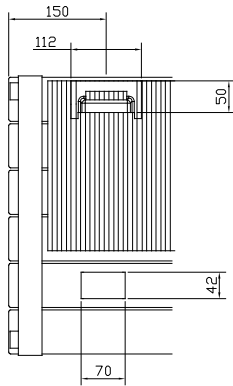

SINGLE, CONCORD PLANE DOUBLE WALL MOUNTING INFORMATION

All dimensions in mm.

Type	From back of radiator to wall		From wall to centre of connections		From front of radiator to wall	
	mm	inches	mm	inches	mm	inches
Plane Single	11	0.43	43	2.24	71	2.79
Plane Double	25	0.98	97	3.81	125	4.92

FLOOR MOUNTING POSITIONS

All dimensions in mm. Inches in brackets. Must be specified at time of ordering as they are securely welded during manufacture.

CONCORD PLANE

SINGLE FIXING POSITIONS

All dimensions in mm.

4 Lugs 0.5m to 1.9m

6 Lugs 2.0m to 3.0m

DOUBLE FIXING POSITIONS

All dimensions in mm.

4 Lugs 0.5m to 2.4m

6 Lugs 2.5m to 3.0m

CONNECTIONS

Each radiator comes with 1/2" inlet connections as standard.

PIPING INSTRUCTIONS

EN 442 CERTIFICATION DATA - CETIAT TESTED IN ACCORDANCE WITH BS EN 442

Type	Plane - Single			Plane - Double		
	444	592	740	444	592	740
Height	444	592	740	444	592	740
W/m at 75/65/20	784	1002	1196	1356	1697	2002
n-coefficients	1.24	1.24	1.25	1.27	1.31	1.32
Heated surface area (m ² /m)	2.46	2.57	3.34	2.56	3.54	4.53
Weight (kg/m)	17.83	21.15	27.01	28.82	39.84	50.87
Water contents (l/m)	3.67	4.89	6.12	7.34	9.79	12.24
Wall to tap centre (mm)	43	43	43	97	97	97