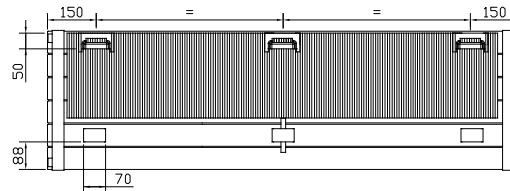

SINGLE, CONCORD PLANE DOUBLE WALL MOUNTING INFORMATION

All dimensions in mm.

Type	From back of radiator to wall		From wall to centre of connections		From front of radiator to wall	
	mm	inches	mm	inches	mm	inches
Plane Single	11	0.43	43	2.24	71	2.79
Plane Double	25	0.98	97	3.81	125	4.92

FLOOR MOUNTING POSITIONS

All dimensions in mm. Inches in brackets. Must be specified at time of ordering as they are securely welded during manufacture.

CONCORD PLANE

SINGLE FIXING POSITIONS

All dimensions in mm.

4 Lugs 0.5m to 1.9m

6 Lugs 2.0m to 3.0m

DOUBLE FIXING POSITIONS

All dimensions in mm.

4 Lugs 0.5m to 2.4m

6 Lugs 2.5m to 3.0m

CONNECTIONS

Each radiator comes with 1/2" inlet connections as standard.

PIPING INSTRUCTIONS

EN 442 CERTIFICATION DATA - CETIAT TESTED IN ACCORDANCE WITH BS EN 442

Type	Plane - Single			Plane - Double		
	444	592	740	444	592	740
Height	444	592	740	444	592	740
W/m at 75/65/20	784	1002	1196	1356	1697	2002
n-coefficients	1.24	1.24	1.25	1.27	1.31	1.32
Heated surface area (m ² /m)	2.46	2.57	3.34	2.56	3.54	4.53
Weight (kg/m)	17.83	21.15	27.01	28.82	39.84	50.87
Water contents (l/m)	3.67	4.89	6.12	7.34	9.79	12.24
Wall to tap centre (mm)	43	43	43	97	97	97