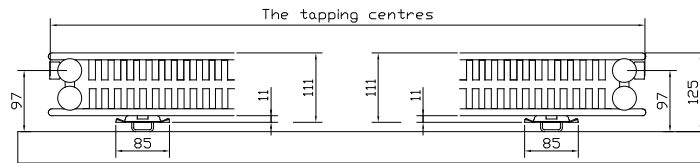

FLOOR MOUNTING POSITIONS

All dimensions in mm. Inches in brackets. Must be specified at time of ordering as they are securely welded during manufacture.

CONCORD PLANE

SINGLE FIXING POSITIONS

All dimensions in mm.

4 Lugs 0.5m to 1.9m

6 Lugs 2.0m to 3.0m

DOUBLE FIXING POSITIONS

All dimensions in mm.

4 Lugs 0.5m to 2.4m

6 Lugs 2.5m to 3.0m

CONNECTIONS

Each radiator comes with 1/2" inlet connections as standard.

PIPING INSTRUCTIONS

EN 442 CERTIFICATION DATA - CETIAT TESTED IN ACCORDANCE WITH BS EN 442

Type	Plane - Single			Plane - Double		
	444	592	740	444	592	740
Height	444	592	740	444	592	740
W/m at 75/65/20	784	1002	1196	1356	1697	2002
n-coefficients	1.24	1.24	1.25	1.27	1.31	1.32
Heated surface area (m ² /m)	2.46	2.57	3.34	2.56	3.54	4.53
Weight (kg/m)	17.83	21.15	27.01	28.82	39.84	50.87
Water contents (l/m)	3.67	4.89	6.12	7.34	9.79	12.24
Wall to tap centre (mm)	43	43	43	97	97	97