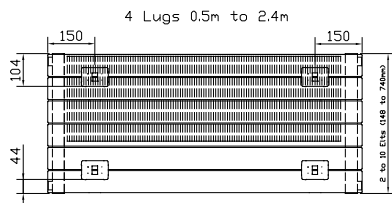

FLOOR MOUNTING POSITIONS

All dimensions in mm. Inches in brackets. Must be specified at time of ordering as they are securely welded during manufacture.

CONCORD PLANE

SINGLE FIXING POSITIONS

All dimensions in mm.

4 Lugs 0.5m to 1.9m

6 Lugs 2.0m to 3.0m

DOUBLE FIXING POSITIONS

All dimensions in mm.

4 Lugs 0.5m to 2.4m

6 Lugs 2.5m to 3.0m

CONNECTIONS

Each radiator comes with 1/2" inlet connections as standard.

PIPING INSTRUCTIONS

EN 442 CERTIFICATION DATA - CETIAT TESTED IN ACCORDANCE WITH BS EN 442

Type	Plane - Single			Plane - Double		
	444	592	740	444	592	740
Height	444	592	740	444	592	740
W/m at 75/65/20	784	1002	1196	1356	1697	2002
n-coefficients	1.24	1.24	1.25	1.27	1.31	1.32
Heated surface area (m ² /m)	2.46	2.57	3.34	2.56	3.54	4.53
Weight (kg/m)	17.83	21.15	27.01	28.82	39.84	50.87
Water contents (l/m)	3.67	4.89	6.12	7.34	9.79	12.24
Wall to tap centre (mm)	43	43	43	97	97	97