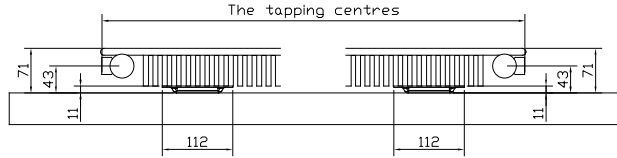

FLOOR MOUNTING POSITIONS

All dimensions in mm. Inches in brackets. Must be specified at time of ordering as they are securely welded during manufacture.

CONCORD PLANE

SINGLE FIXING POSITIONS

All dimensions in mm.

4 Lugs 0.5m to 1.9m

6 Lugs 2.0m to 3.0m

DOUBLE FIXING POSITIONS

All dimensions in mm.

4 Lugs 0.5m to 2.4m

6 Lugs 2.5m to 3.0m

CONNECTIONS

Each radiator comes with 1/2" inlet connections as standard.

PIPING INSTRUCTIONS

EN 442 CERTIFICATION DATA - CETIAT TESTED IN ACCORDANCE WITH BS EN 442

Type	Plane - Single			Plane - Double		
	444	592	740	444	592	740
Height	444	592	740	444	592	740
W/m at 75/65/20	784	1002	1196	1356	1697	2002
n-coefficients	1.24	1.24	1.25	1.27	1.31	1.32
Heated surface area (m ² /m)	2.46	2.57	3.34	2.56	3.54	4.53
Weight (kg/m)	17.83	21.15	27.01	28.82	39.84	50.87
Water contents (l/m)	3.67	4.89	6.12	7.34	9.79	12.24
Wall to tap centre (mm)	43	43	43	97	97	97