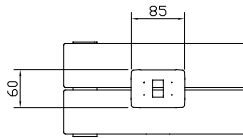

FLOOR MOUNTING POSITIONS

All dimensions in mm. Inches in brackets. Must be specified at time of ordering as they are securely welded during manufacture.

CONCORD PLANE

SINGLE FIXING POSITIONS

All dimensions in mm.

4 Lugs 0.5m to 1.9m

6 Lugs 2.0m to 3.0m

DOUBLE FIXING POSITIONS

All dimensions in mm.

4 Lugs 0.5m to 2.4m

6 Lugs 2.5m to 3.0m

CONNECTIONS

Each radiator comes with 1/2" inlet connections as standard.

PIPING INSTRUCTIONS

EN 442 CERTIFICATION DATA - CETIAT TESTED IN ACCORDANCE WITH BS EN 442

Type	Plane - Single			Plane - Double		
	444	592	740	444	592	740
Height	444	592	740	444	592	740
W/m at 75/65/20	784	1002	1196	1356	1697	2002
n-coefficients	1.24	1.24	1.25	1.27	1.31	1.32
Heated surface area (m ² /m)	2.46	2.57	3.34	2.56	3.54	4.53
Weight (kg/m)	17.83	21.15	27.01	28.82	39.84	50.87
Water contents (l/m)	3.67	4.89	6.12	7.34	9.79	12.24
Wall to tap centre (mm)	43	43	43	97	97	97