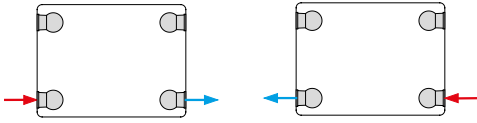

FLOOR MOUNTING POSITIONS

All dimensions in mm. Inches in brackets. Must be specified at time of ordering as they are securely welded during manufacture.

CONCORD PLANE

SINGLE FIXING POSITIONS

All dimensions in mm.

4 Lugs 0.5m to 1.9m

6 Lugs 2.0m to 3.0m

DOUBLE FIXING POSITIONS

All dimensions in mm.

4 Lugs 0.5m to 2.4m

6 Lugs 2.5m to 3.0m

CONNECTIONS

Each radiator comes with 1/2" inlet connections as standard.

PIPING INSTRUCTIONS

EN 442 CERTIFICATION DATA - CETIAT TESTED IN ACCORDANCE WITH BS EN 442

Type	Plane - Single			Plane - Double		
	444	592	740	444	592	740
Height	444	592	740	444	592	740
W/m at 75/65/20	784	1002	1196	1356	1697	2002
n-coefficients	1.24	1.24	1.25	1.27	1.31	1.32
Heated surface area (m ² /m)	2.46	2.57	3.34	2.56	3.54	4.53
Weight (kg/m)	17.83	21.15	27.01	28.82	39.84	50.87
Water contents (l/m)	3.67	4.89	6.12	7.34	9.79	12.24
Wall to tap centre (mm)	43	43	43	97	97	97