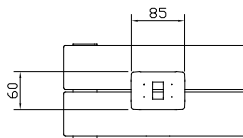

FLOOR MOUNTING POSITIONS

All dimensions in mm. Inches in brackets. Must be specified at time of ordering as they are securely welded during manufacture.

CONCORD PLANE

SINGLE FIXING POSITIONS

All dimensions in mm.

4 Lugs 0.5m to 1.9m

6 Lugs 2.0m to 3.0m

DOUBLE FIXING POSITIONS

All dimensions in mm.

CONNECTIONS

Each radiator comes with 1/2" inlet connections as standard.

PIPING INSTRUCTIONS

EN 442 CERTIFICATION DATA - CETIAT TESTED IN ACCORDANCE WITH BS EN 442

Type	Plane - Single			Plane - Double		
	444	592	740	444	592	740
Height	444	592	740	444	592	740
W/m at 75/65/20	784	1002	1196	1356	1697	2002
n-coefficients	1.24	1.24	1.25	1.27	1.31	1.32
Heated surface area (m ² /m)	2.46	2.57	3.34	2.56	3.54	4.53
Weight (kg/m)	17.83	21.15	27.01	28.82	39.84	50.87
Water contents (l/m)	3.67	4.89	6.12	7.34	9.79	12.24
Wall to tap centre (mm)	43	43	43	97	97	97