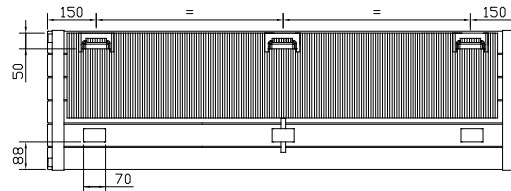

SINGLE, CONCORD PLANE DOUBLE WALL MOUNTING INFORMATION

All dimensions in mm.

Type	From back of radiator to wall		From wall to centre of connections		From front of radiator to wall	
	mm	inches	mm	inches	mm	inches
Plane Single	11	0.43	43	1.69	85	3.35
Plane Double	25	0.98	97	3.81	125	4.92

FLOOR MOUNTING POSITIONS

All dimensions in mm. Inches in brackets. Must be specified at time of ordering as they are securely welded during manufacture.

CONCORD PLANE

SINGLE FIXING POSITIONS

All dimensions in mm.

4 Lugs 0.5m to 1.9m

6 Lugs 2.0m to 3.0m

DOUBLE FIXING POSITIONS

All dimensions in mm.

CONNECTIONS

Each radiator comes with 1/2" inlet connections as standard.

PIPING INSTRUCTIONS

EN 442 CERTIFICATION DATA - CETIAT TESTED IN ACCORDANCE WITH BS EN 442