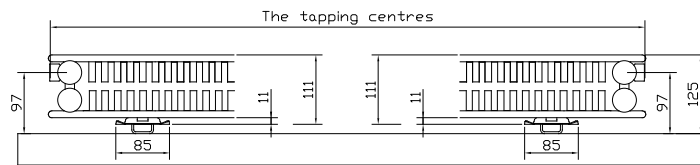

FLOOR MOUNTING POSITIONS

All dimensions in mm. Inches in brackets. Must be specified at time of ordering as they are securely welded during manufacture.

CONCORD PLANE

SINGLE FIXING POSITIONS

All dimensions in mm.

4 Lugs 0.5m to 1.9m

6 Lugs 2.0m to 3.0m

DOUBLE FIXING POSITIONS

All dimensions in mm.

CONNECTIONS

Each radiator comes with 1/2" inlet connections as standard.

PIPING INSTRUCTIONS

EN 442 CERTIFICATION DATA - CETIAT TESTED IN ACCORDANCE WITH BS EN 442

Type	Plane - Single			Plane - Double		
	444	592	740	444	592	740
Height	444	592	740	444	592	740
W/m at 75/65/20	784	1002	1196	1356	1697	2002
n-coefficients	1.24	1.24	1.25	1.27	1.31	1.32
Heated surface area (m ² /m)	2.46	2.57	3.34	2.56	3.54	4.53
Weight (kg/m)	17.83	21.15	27.01	28.82	39.84	50.87
Water contents (l/m)	3.67	4.89	6.12	7.34	9.79	12.24
Wall to tap centre (mm)	43	43	43	97	97	97