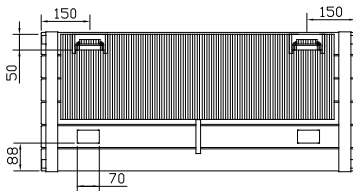

SINGLE, CONCORD PLANE DOUBLE WALL MOUNTING INFORMATION

All dimensions in mm.

Type	From back of radiator to wall		From wall to centre of connections		From front of radiator to wall	
	mm	inches	mm	inches	mm	inches
Plane Single	11	0.43	43	1.69	85	3.35
Plane Double	25	0.98	97	3.81	125	4.92

FLOOR MOUNTING POSITIONS

All dimensions in mm. Inches in brackets. Must be specified at time of ordering as they are securely welded during manufacture.

CONCORD PLANE

SINGLE FIXING POSITIONS

All dimensions in mm.

4 Lugs 0.5m to 1.9m

6 Lugs 2.0m to 3.0m

DOUBLE FIXING POSITIONS

All dimensions in mm.

CONNECTIONS

Each radiator comes with 1/2" inlet connections as standard.

PIPING INSTRUCTIONS

EN 442 CERTIFICATION DATA - CETIAT TESTED IN ACCORDANCE WITH BS EN 442