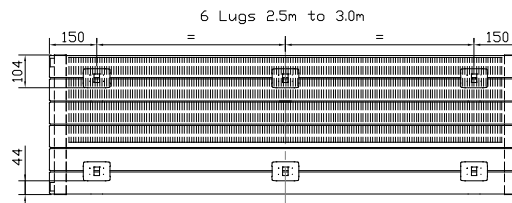

FLOOR MOUNTING POSITIONS

All dimensions in mm. Inches in brackets. Must be specified at time of ordering as they are securely welded during manufacture.

CONCORD PLANE

SINGLE FIXING POSITIONS

All dimensions in mm.

4 Lugs 0.5m to 1.9m

6 Lugs 2.0m to 3.0m

DOUBLE FIXING POSITIONS

All dimensions in mm.

CONNECTIONS

Each radiator comes with 1/2" inlet connections as standard.

PIPING INSTRUCTIONS

EN 442 CERTIFICATION DATA - CETIAT TESTED IN ACCORDANCE WITH BS EN 442

Type	Plane - Single			Plane - Double		
	444	592	740	444	592	740
Height	444	592	740	444	592	740
W/m at 75/65/20	784	1002	1196	1356	1697	2002
n-coefficients	1.24	1.24	1.25	1.27	1.31	1.32
Heated surface area (m ² /m)	2.46	2.57	3.34	2.56	3.54	4.53
Weight (kg/m)	17.83	21.15	27.01	28.82	39.84	50.87
Water contents (l/m)	3.67	4.89	6.12	7.34	9.79	12.24
Wall to tap centre (mm)	43	43	43	97	97	97