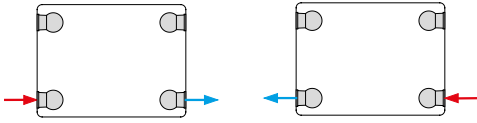

FLOOR MOUNTING POSITIONS

All dimensions in mm. Inches in brackets. Must be specified at time of ordering as they are securely welded during manufacture.

CONCORD PLANE

SINGLE FIXING POSITIONS

All dimensions in mm.

4 Lugs 0.5m to 1.9m

6 Lugs 2.0m to 3.0m

DOUBLE FIXING POSITIONS

All dimensions in mm.

CONNECTIONS

Each radiator comes with 1/2" inlet connections as standard.

PIPING INSTRUCTIONS

EN 442 CERTIFICATION DATA - CETIAT TESTED IN ACCORDANCE WITH BS EN 442

Type	Plane - Single			Plane - Double		
	444	592	740	444	592	740
Height	444	592	740	444	592	740
W/m at 75/65/20	784	1002	1196	1356	1697	2002
n-coefficients	1.24	1.24	1.25	1.27	1.31	1.32
Heated surface area (m ² /m)	2.46	2.57	3.34	2.56	3.54	4.53
Weight (kg/m)	17.83	21.15	27.01	28.82	39.84	50.87
Water contents (l/m)	3.67	4.89	6.12	7.34	9.79	12.24
Wall to tap centre (mm)	43	43	43	97	97	97