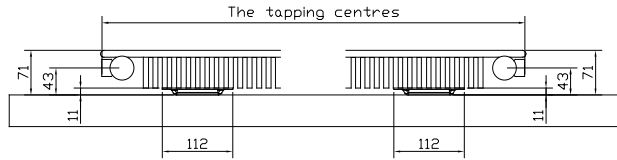

SINGLE, CONCORD PLANE DOUBLE WALL MOUNTING INFORMATION

All dimensions in mm.

Type	From back of radiator to wall		From wall to centre of connections		From front of radiator to wall	
	mm	inches	mm	inches	mm	inches
Plane Single	11	0.43	43	1.69	85	3.35
Plane Double	25	0.98	97	3.81	125	4.92

FLOOR MOUNTING POSITIONS

All dimensions in mm. Inches in brackets. Must be specified at time of ordering as they are securely welded during manufacture.

CONCORD PLANE

SINGLE FIXING POSITIONS

All dimensions in mm.

4 Lugs 0.5m to 1.9m

6 Lugs 2.0m to 3.0m

DOUBLE FIXING POSITIONS

All dimensions in mm.

CONNECTIONS

Each radiator comes with 1/2" inlet connections as standard.

PIPING INSTRUCTIONS

EN 442 CERTIFICATION DATA - CETIAT TESTED IN ACCORDANCE WITH BS EN 442