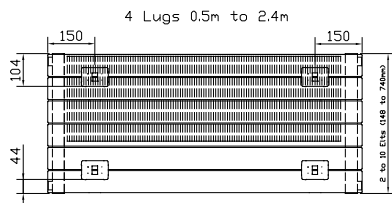

FLOOR MOUNTING POSITIONS

All dimensions in mm. Inches in brackets. Must be specified at time of ordering as they are securely welded during manufacture.

CONCORD PLANE

SINGLE FIXING POSITIONS

All dimensions in mm.

4 Lugs 0.5m to 1.9m

6 Lugs 2.0m to 3.0m

DOUBLE FIXING POSITIONS

All dimensions in mm.

CONNECTIONS

Each radiator comes with 1/2" inlet connections as standard.

PIPING INSTRUCTIONS

EN 442 CERTIFICATION DATA - CETIAT TESTED IN ACCORDANCE WITH BS EN 442

Type	Plane - Single			Plane - Double		
	444	592	740	444	592	740
Height	444	592	740	444	592	740
W/m at 75/65/20	784	1002	1196	1356	1697	2002
n-coefficients	1.24	1.24	1.25	1.27	1.31	1.32
Heated surface area (m ² /m)	2.46	2.57	3.34	2.56	3.54	4.53
Weight (kg/m)	17.83	21.15	27.01	28.82	39.84	50.87
Water contents (l/m)	3.67	4.89	6.12	7.34	9.79	12.24
Wall to tap centre (mm)	43	43	43	97	97	97