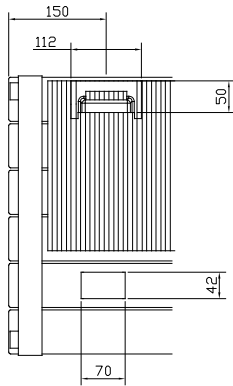

SINGLE, CONCORD PLANE DOUBLE WALL MOUNTING INFORMATION

All dimensions in mm.

Type	From back of radiator to wall		From wall to centre of connections		From front of radiator to wall	
	mm	inches	mm	inches	mm	inches
Plane Single	11	0.43	43	1.69	85	3.35
Plane Double	25	0.98	97	3.81	125	4.92

FLOOR MOUNTING POSITIONS

All dimensions in mm. Inches in brackets. Must be specified at time of ordering as they are securely welded during manufacture.

CONCORD PLANE

SINGLE FIXING POSITIONS

All dimensions in mm.

4 Lugs 0.5m to 1.9m

6 Lugs 2.0m to 3.0m

DOUBLE FIXING POSITIONS

All dimensions in mm.

CONNECTIONS

Each radiator comes with 1/2" inlet connections as standard.

PIPING INSTRUCTIONS

EN 442 CERTIFICATION DATA - CETIAT TESTED IN ACCORDANCE WITH BS EN 442