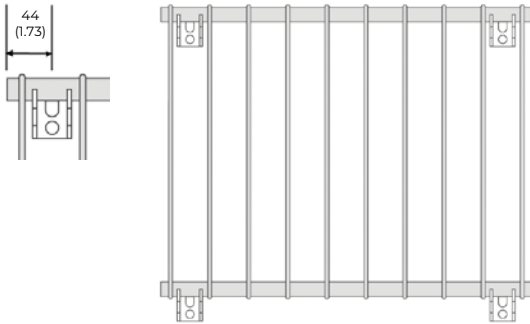

www.stelradprofessional.com

Telephone: 0800 876 6813

CONCORD SLIMLINE

WALL MOUNTING INFORMATION

All dimensions in mm. Inches in brackets.

Type	Back face to finished wall D		Connection centres from finished wall D1		Front face from finished wall D2	
	mm	inches	mm	inches	mm	inches
Slimline	35	1.38	50	1.97	130	5.12

FIXING POSITIONS

All dimensions in mm. Inches in brackets.

CONNECTIONS

Each radiator comes with 1/2" inlet connections as standard.

EN 442 CERTIFICATION DATA - CETIAT TESTED IN ACCORDANCE WITH BS EN 442

Type	Slimline	
Height	1800	2000
W/m at 75/65/20	2725	3050
n-coefficients	1.30	1.31
Heated surface area (m ² /m)	6.91	7.66
Weight (kg/m)	77.84	86.09
Water contents (l/m)	17.5	20.00
Wall to tap centre (mm)	50	50