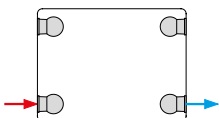

PIPING INSTRUCTIONS