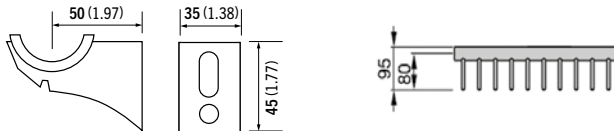

www.stelradprofessional.com

Telephone: 0800 876 6813

CONCORD SLIMLINE

WALL MOUNTING INFORMATION

All dimensions in mm. Inches in brackets.

Type	Back face to finished wall D		Connection centres from finished wall D1		Front face from finished wall D2	
	mm	inches	mm	inches	mm	inches
Slimline	35	1.38	50	1.97	130	5.12

FIXING POSITIONS

All dimensions in mm. Inches in brackets.

CONNECTIONS

Each radiator comes with 1/2" inlet connections as standard.

EN 442 CERTIFICATION DATA - CETIAT TESTED IN ACCORDANCE WITH BS EN 442

Type	Slimline	
Height	1800	2000
W/m at 75/65/20	2725	3050
n-coefficients	1.30	1.31
Heated surface area (m ² /m)	6.91	7.66
Weight (kg/m)	77.84	86.09
Water contents (l/m)	17.5	20.00
Wall to tap centre (mm)	50	50