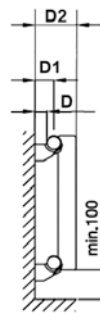

SOFTLINE

SERIES

**CONCORD
SLIMLINE**

CONCORD SLIMLINE

50 Δ t

(75/65/20°C)

SINGLE

Height mm	Length mm	Elements	White UIN	Colour UIN	Heat output	
					Watts	Btu/hr
1800	320	8	548300	548300c	872	2975
	440	11	548301	548301c	1199	4091
	520	13	548302	548302c	1417	4835
	640	16	548303	548303c	1744	5951
2000	320	8	548304	548304c	976	3330
	440	11	548305	548305c	1342	4579
	520	13	548306	548306c	1586	5412
	640	16	548307	548307c	1952	6661

www.stelradprofessional.com

Telephone: 0800 876 6813

CONCORD SLIMLINE

WALL MOUNTING INFORMATION

All dimensions in mm. Inches in brackets.

Type	Back face to finished wall D		Connection centres from finished wall D1		Front face from finished wall D2	
	mm	inches	mm	inches	mm	inches
Slimline	35	1.38	50	1.97	130	5.12

FIXING POSITIONS

All dimensions in mm. Inches in brackets.

CONNECTIONS

Each radiator comes with 1/2" inlet connections as standard.

EN 442 CERTIFICATION DATA - CETIAT TESTED IN ACCORDANCE WITH BS EN 442

Type	Slimline	
Height	1800	2000
W/m at 75/65/20	2725	3050
n-coefficients	1.30	1.31
Heated surface area (m ² /m)	6.91	7.66
Weight (kg/m)	77.84	86.09
Water contents (l/m)	17.5	20.00
Wall to tap centre (mm)	50	50