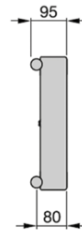

SOFTLINE

SERIES

**CONCORD
SLIMLINE**

CONCORD SLIMLINE

50 Δ t

(75/65/20°C)

SINGLE

Height mm	Length mm	Elements	White UIN	Colour UIN	Heat output	
					Watts	Btu/hr
1800	320	8	548300	548300c	872	2975
	440	11	548301	548301c	1199	4091
	520	13	548302	548302c	1417	4835
	640	16	548303	548303c	1744	5951
2000	320	8	548304	548304c	976	3330
	440	11	548305	548305c	1342	4579
	520	13	548306	548306c	1586	5412
	640	16	548307	548307c	1952	6661

www.stelradprofessional.com

Telephone: 0800 876 6813

CONCORD SLIMLINE

WALL MOUNTING INFORMATION

All dimensions in mm. Inches in brackets.

Type	Back face to finished wall D		Connection centres from finished wall D1		Front face from finished wall D2	
	mm	inches	mm	inches	mm	inches
Slimline	35	1.38	50	1.97	130	5.12

FIXING POSITIONS

All dimensions in mm. Inches in brackets.

CONNECTIONS

Each radiator comes with 1/2" inlet connections as standard.

EN 442 CERTIFICATION DATA - CETIAT TESTED IN ACCORDANCE WITH BS EN 442

Type	Slimline	
Height	1800	2000
W/m at 75/65/20	2725	3050
n-coefficients	1.30	1.31
Heated surface area (m ² /m)	6.91	7.66
Weight (kg/m)	77.84	86.09
Water contents (l/m)	17.5	20.00
Wall to tap centre (mm)	50	50