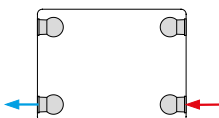

PIPING INSTRUCTIONS