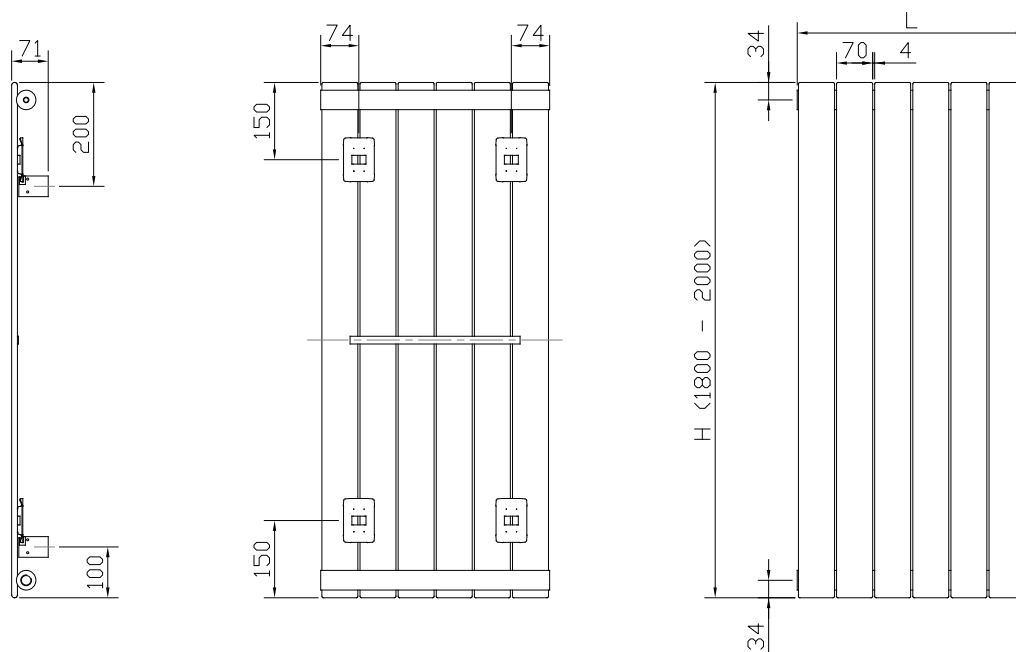

CONCORD VERTICAL

WALL MOUNTING INFORMATION

All dimensions in mm & Inches.

Type	From back of radiator to wall		From wall to centre of connections		From front of radiator to wall	
Single Vertical	24mm	0.98inch	43mm	1.69inch	71mm	2.80inch
Double Vertical	40mm	1.57inch	67mm	2.64inch	95mm	3.74inch

FIXING POSITIONS - SINGLE & DOUBLE

All dimensions in mm & Inches.

CONNECTIONS

Each radiator comes with 1/2" inlet connections as standard.

EN 442 CERTIFICATION DATA - CETIAT TESTED IN ACCORDANCE WITH BS EN 442

Type	Vertical Single		Vertical Double	
Height	1800	2000	1800	2000
W/m at 75/65/20	1919	2122	2824	3122
n-coefficients	1.31	1.31	1.32	1.32
Heated surface area (m ² /m)	3.99	4.40	7.73	8.56
Weight (kg/m)	41.45	45.66	79.41	87.84
Water contents (l/m)	14.19	15.68	15.00	16.49
Wall to tap centre (mm)	43	43	67	67