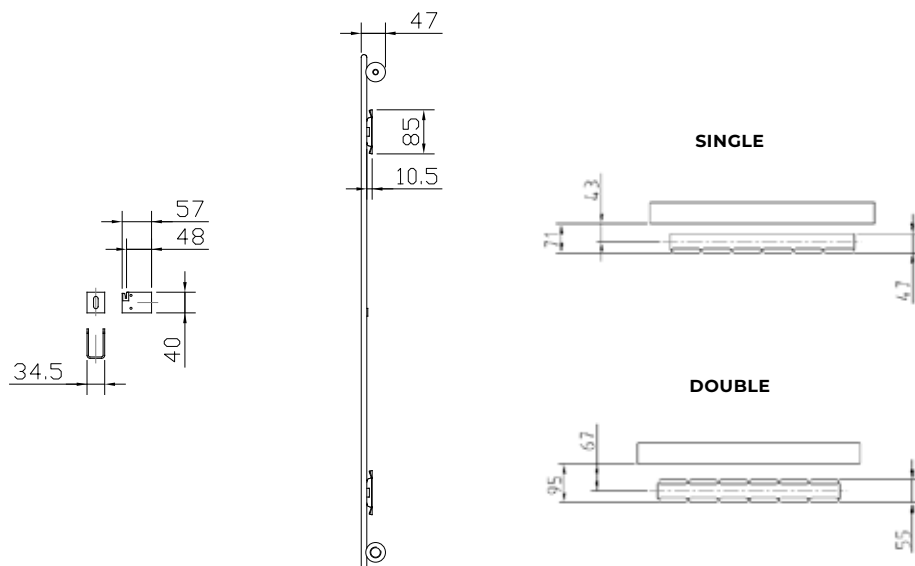

SOFTLINE

SERIES

CONCORD
VERTICAL

50 Δ t

(75/65/20°C)

SINGLE

Height mm	Length mm	Elements	White UIN	Colour UIN	Watts	Heat output Btu/hr
1800	444	6	548340	548340c	852	2907
	592	8	548341	548341c	1136	3876
	740	10	548342	548342c	1420	4845
2000	444	6	548343	548343c	942	3214
	592	8	548344	548344c	1256	4286
	740	10	548345	548345c	1570	5357

DOUBLE

Height mm	Length mm	Elements	White UIN	Colour UIN	Watts	Heat output Btu/hr
1800	444	6	548640	548640c	1254	4279
	592	8	548641	548641c	1672	5705
	740	10	548642	548642c	2090	7131
2000	444	6	548643	548643c	1386	4729
	592	8	548644	548644c	1848	6306
	740	10	548645	548645c	2310	7882

CONCORD VERTICAL

WALL MOUNTING INFORMATION

All dimensions in mm & Inches.

Type	From back of radiator to wall		From wall to centre of connections		From front of radiator to wall	
Single Vertical	24mm	0.98inch	43mm	1.69inch	71mm	2.80inch
Double Vertical	40mm	1.57inch	67mm	2.64inch	95mm	3.74inch

FIXING POSITIONS - SINGLE & DOUBLE

All dimensions in mm & Inches.

CONNECTIONS

Each radiator comes with 1/2" inlet connections as standard.

EN 442 CERTIFICATION DATA - CETIAT TESTED IN ACCORDANCE WITH BS EN 442