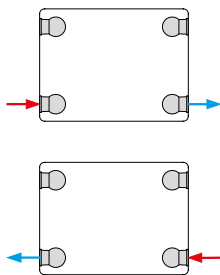

EN 442 CERTIFICATION DATA - CETIAT TESTED IN ACCORDANCE WITH BS EN 442

Type	Vertical Single		Vertical Double	
Height	1800	2000	1800	2000
W/m at 75/65/20	1919	2122	2824	3122
n-coefficients	1.31	1.31	1.32	1.32
Heated surface area (m²/m)	3.99	4.40	7.73	8.56
Weight (kg/m)	41.45	45.66	79.41	87.84
Water contents (l/m)	14.19	15.68	15.00	16.49
Wall to tap centre (mm)	43	43	67	67

PIPING INSTRUCTIONS