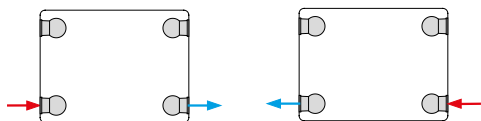

PIPING INSTRUCTIONS

EN 442 CERTIFICATION DATA - CETIAT TESTED IN ACCORDANCE WITH BS EN 442

Type	Plane - Single			Plane - Double		
	444	592	740	444	592	740
Height	444	592	740	444	592	740
W/m at 75/65/20	784	1002	1196	1356	1697	2002
n-coefficients	1.24	1.24	1.25	1.27	1.31	1.32
Heated surface area (m²/m)	2.46	2.57	3.34	2.56	3.54	4.53
Weight (kg/m)	17.83	21.15	27.01	28.82	39.84	50.87
Water contents (l/m)	3.67	4.89	6.12	7.34	9.79	12.24
Wall to tap centre (mm)	43	43	43	97	97	97