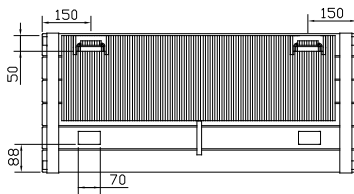

## CONCORD PLANE SINGLE & DOUBLE WALL MOUNTING INFORMATION

All dimensions in mm.

Type	From back of radiator to wall		From wall to centre of connections		From front of radiator to wall	
	mm	inches	mm	inches	mm	inches
Plane Single	11	0.43	43	1.69	85	3.35
Plane Double	25	0.98	97	3.81	125	4.92

## SINGLE FIXING POSITIONS

All dimensions in mm.

4 Lugs 0.5m to 1.9m

6 Lugs 2.0m to 3.0m

## DOUBLE FIXING POSITIONS

All dimensions in mm.

4 Lugs 0.5m to 2.4m

6 Lugs 2.5m to 3.0m