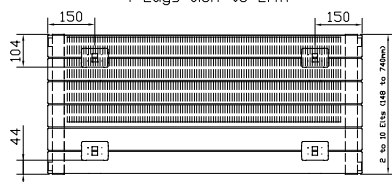

## CONCORD PLANE SINGLE & DOUBLE WALL MOUNTING INFORMATION

All dimensions in mm.

Type	From back of radiator to wall		From wall to centre of connections		From front of radiator to wall	
	mm	inches	mm	inches	mm	inches
Plane Single	11	0.43	43	1.69	85	3.35
Plane Double	25	0.98	97	3.81	125	4.92

## SINGLE FIXING POSITIONS

All dimensions in mm.

4 Lugs 0.5m to 1.9m

6 Lugs 2.0m to 3.0m

## DOUBLE FIXING POSITIONS

All dimensions in mm.

4 Lugs 0.5m to 2.4m

6 Lugs 2.5m to 3.0m