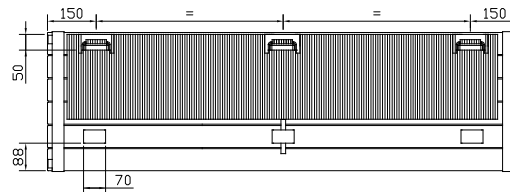

## CONCORD PLANE SINGLE & DOUBLE WALL MOUNTING INFORMATION

All dimensions in mm.

Type	From back of radiator to wall		From wall to centre of connections		From front of radiator to wall	
	mm	inches	mm	inches	mm	inches
Plane Single	11	0.43	43	1.69	85	3.35
Plane Double	25	0.98	97	3.81	125	4.92

## SINGLE FIXING POSITIONS

All dimensions in mm.

4 Lugs 0.5m to 1.9m

6 Lugs 2.0m to 3.0m

## DOUBLE FIXING POSITIONS

All dimensions in mm.

4 Lugs 0.5m to 2.4m

6 Lugs 2.5m to 3.0m