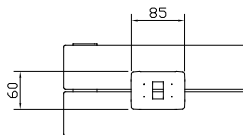

## CONCORD PLANE SINGLE & DOUBLE WALL MOUNTING INFORMATION

All dimensions in mm.

Type	From back of radiator to wall		From wall to centre of connections		From front of radiator to wall	
	mm	inches	mm	inches	mm	inches
Plane Single	11	0.43	43	1.69	85	3.35
Plane Double	25	0.98	97	3.81	125	4.92

## SINGLE FIXING POSITIONS

All dimensions in mm.

4 Lugs 0.5m to 1.9m

6 Lugs 2.0m to 3.0m

## DOUBLE FIXING POSITIONS

All dimensions in mm.

4 Lugs 0.5m to 2.4m

6 Lugs 2.5m to 3.0m