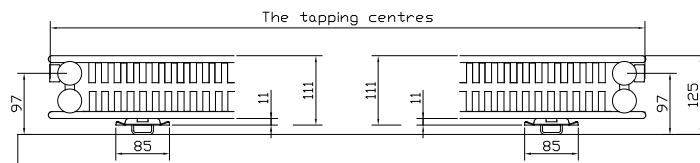

## CONCORD PLANE SINGLE & DOUBLE WALL MOUNTING INFORMATION

All dimensions in mm.

Type	From back of radiator to wall		From wall to centre of connections		From front of radiator to wall	
	mm	inches	mm	inches	mm	inches
Plane Single	11	0.43	43	1.69	85	3.35
Plane Double	25	0.98	97	3.81	125	4.92

## SINGLE FIXING POSITIONS

All dimensions in mm.

4 Lugs 0.5m to 1.9m

6 Lugs 2.0m to 3.0m

## DOUBLE FIXING POSITIONS

All dimensions in mm.

4 Lugs 0.5m to 2.4m

6 Lugs 2.5m to 3.0m