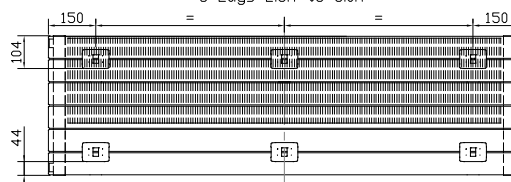

## SINGLE FIXING POSITIONS

All dimensions in mm.

4 Lugs 0.5m to 1.9m

6 Lugs 2.0m to 3.0m

## DOUBLE FIXING POSITIONS

All dimensions in mm.

4 Lugs 0.5m to 2.4m

6 Lugs 2.5m to 3.0m

## CONNECTIONS

Each radiator comes with 1/2" inlet connections as standard.