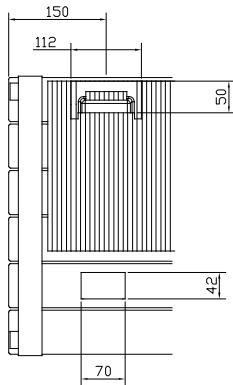

CONCORD PLANE

CONCORD PLANE SINGLE & DOUBLE WALL MOUNTING INFORMATION

All dimensions in mm.

Type	From back of radiator to wall		From wall to centre of connections		From front of radiator to wall	
	mm	inches	mm	inches	mm	inches
Plane Single	11	0.43	43	1.69	85	3.35
Plane Double	25	0.98	97	3.81	125	4.92

SINGLE FIXING POSITIONS

All dimensions in mm.

4 Lugs 0.5m to 1.9m