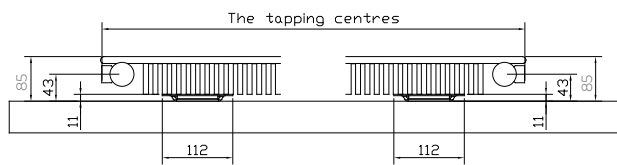

## CONCORD PLANE SINGLE & DOUBLE WALL MOUNTING INFORMATION

All dimensions in mm.

Type	From back of radiator to wall		From wall to centre of connections		From front of radiator to wall	
	mm	inches	mm	inches	mm	inches
Plane Single	11	0.43	43	1.69	85	3.35
Plane Double	25	0.98	97	3.81	125	4.92

## SINGLE FIXING POSITIONS

All dimensions in mm.

4 Lugs 0.5m to 1.9m

6 Lugs 2.0m to 3.0m

## DOUBLE FIXING POSITIONS

All dimensions in mm.

4 Lugs 0.5m to 2.4m

6 Lugs 2.5m to 3.0m