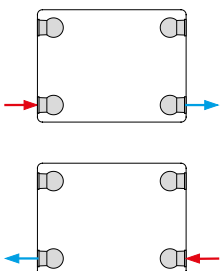

PIPING INSTRUCTIONS