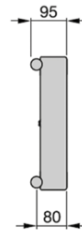

VITA SERIES

CONCORD
SLIMLINE

VITA CONCORD SLIMLINE

50 Δ t
(75/65/20°C)

SINGLE

Height mm	Length mm	Elements	White UIN	Colour UIN	Heat output	
					Watts	Btu/hr
1800	320	8	448300	448300c	872	2975
	440	11	448301	448301c	1199	4091
	520	13	448302	448302c	1417	4835
	640	16	448303	448303c	1744	5951
2000	320	8	448304	448304c	976	3330
	440	11	448305	448305c	1342	4579
	520	13	448306	448306c	1586	5412
	640	16	448307	448307c	1952	6661

www.stelradprofessional.com

Telephone: 0800 876 6813

VITA CONCORD SLIMLINE

WALL MOUNTING INFORMATION

All dimensions in mm. Inches in brackets.

Type	Back face to finished wall D		Connection centres from finished wall D1		Front face from finished wall D2	
	mm	inches	mm	inches	mm	inches
Slimline	35	1.38	50	1.97	130	5.12

FIXING POSITIONS

All dimensions in mm. Inches in brackets.

CONNECTIONS

Each radiator comes with 1/2" inlet connections as standard.

EN 442 CERTIFICATION DATA - CETIAT TESTED IN ACCORDANCE WITH BS EN 442

Type	Slimline	
Height	1800	2000
W/m at 75/65/20	2725	3050
n-coefficients	1.30	1.31
Heated surface area (m ² /m)	6.91	7.66
Weight (kg/m)	77.84	86.09
Water contents (l/m)	17.5	20.00
Wall to tap centre (mm)	50	50