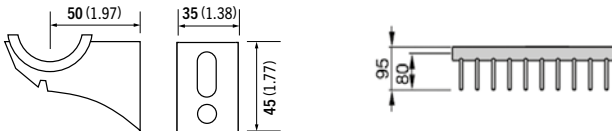

www.stelradprofessional.com

Telephone: 0800 876 6813

VITA CONCORD SLIMLINE

WALL MOUNTING INFORMATION

All dimensions in mm. Inches in brackets.

Type	Back face to finished wall D		Connection centres from finished wall D1		Front face from finished wall D2	
	mm	inches	mm	inches	mm	inches
Slimline	35	1.38	50	1.97	130	5.12

FIXING POSITIONS

All dimensions in mm. Inches in brackets.

CONNECTIONS

Each radiator comes with 1/2" inlet connections as standard.

EN 442 CERTIFICATION DATA - CETIAT TESTED IN ACCORDANCE WITH BS EN 442

Type	Slimline	
Height	1800	2000
W/m at 75/65/20	2725	3050
n-coefficients	1.30	1.31
Heated surface area (m ² /m)	6.91	7.66
Weight (kg/m)	77.84	86.09
Water contents (l/m)	17.5	20.00
Wall to tap centre (mm)	50	50