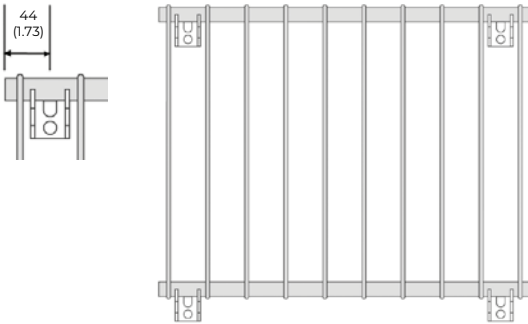

www.stelradprofessional.com

Telephone: 0800 876 6813

VITA CONCORD SLIMLINE

WALL MOUNTING INFORMATION

All dimensions in mm. Inches in brackets.

Type	Back face to finished wall D		Connection centres from finished wall D1		Front face from finished wall D2	
	mm	inches	mm	inches	mm	inches
Slimline	35	1.38	50	1.97	130	5.12

FIXING POSITIONS

All dimensions in mm. Inches in brackets.

CONNECTIONS

Each radiator comes with 1/2" inlet connections as standard.

EN 442 CERTIFICATION DATA - CETIAT TESTED IN ACCORDANCE WITH BS EN 442

Type	Slimline	
Height	1800	2000
W/m at 75/65/20	2725	3050
n-coefficients	1.30	1.31
Heated surface area (m ² /m)	6.91	7.66
Weight (kg/m)	77.84	86.09
Water contents (l/m)	17.5	20.00
Wall to tap centre (mm)	50	50