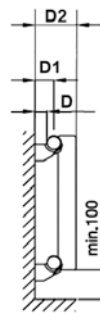

VITA SERIES

CONCORD
SLIMLINE

VITA CONCORD SLIMLINE

50 Δ t
(75/65/20°C)

SINGLE

Height mm	Length mm	Elements	White UIN	Colour UIN	Heat output	
					Watts	Btu/hr
1800	320	8	448300	448300c	872	2975
	440	11	448301	448301c	1199	4091
	520	13	448302	448302c	1417	4835
	640	16	448303	448303c	1744	5951
2000	320	8	448304	448304c	976	3330
	440	11	448305	448305c	1342	4579
	520	13	448306	448306c	1586	5412
	640	16	448307	448307c	1952	6661

www.stelradprofessional.com

Telephone: 0800 876 6813

VITA CONCORD SLIMLINE

WALL MOUNTING INFORMATION

All dimensions in mm. Inches in brackets.

Type	Back face to finished wall D		Connection centres from finished wall D1		Front face from finished wall D2	
	mm	inches	mm	inches	mm	inches
Slimline	35	1.38	50	1.97	130	5.12

FIXING POSITIONS

All dimensions in mm. Inches in brackets.

CONNECTIONS

Each radiator comes with 1/2" inlet connections as standard.

EN 442 CERTIFICATION DATA - CETIAT TESTED IN ACCORDANCE WITH BS EN 442

Type	Slimline	
Height	1800	2000
W/m at 75/65/20	2725	3050
n-coefficients	1.30	1.31
Heated surface area (m ² /m)	6.91	7.66
Weight (kg/m)	77.84	86.09
Water contents (l/m)	17.5	20.00
Wall to tap centre (mm)	50	50