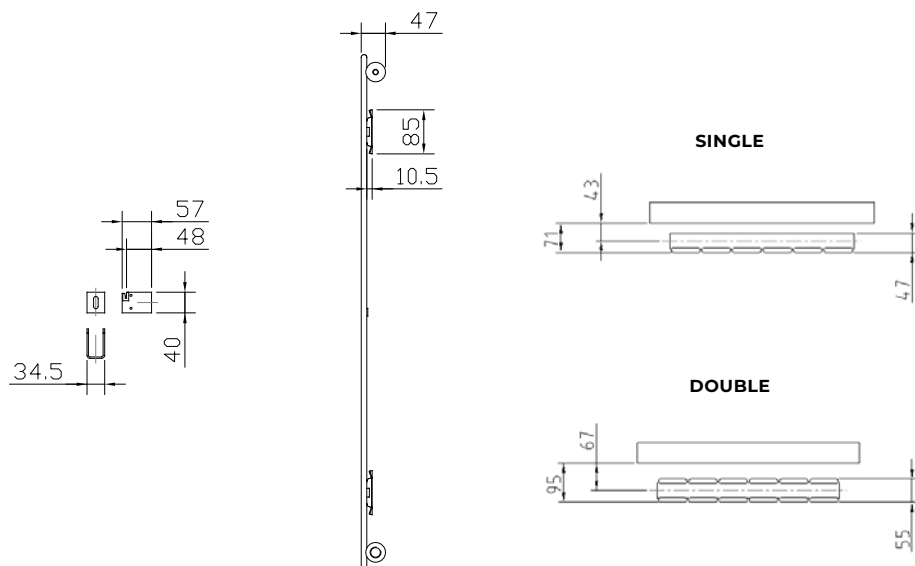

DOUBLE

Height mm	Length mm	Elements	White UIN	Colour UIN	Watts	Heat output Btu/hr
1800	444	6	448640	448640c	1254	4279
	592	8	448641	448641c	1672	5705
	740	10	448642	448642c	2090	7131
2000	444	6	448643	448643c	1386	4729
	592	8	448644	448644c	1848	6306
	740	10	448645	448645c	2310	7882

CONCORD VERTICAL

WALL MOUNTING INFORMATION

All dimensions in mm and inches.

Type	From back of radiator to wall		From wall to centre of connections		From front of radiator to wall	
Single Vertical	24mm	0.98inch	43mm	1.69inch	71mm	2.80inch
Double Vertical	40mm	1.57inch	67mm	2.64inch	95mm	3.74inch

FIXING POSITIONS - SINGLE & DOUBLE

All dimensions in mm and inches.

CONNECTIONS

Each radiator comes with 1/2" inlet connections as standard.

EN 442 CERTIFICATION DATA - CETIAT TESTED IN ACCORDANCE WITH BS EN 442

Type	Vertical Single		Vertical Double	
Height	1800	2000	1800	2000
W/m at 75/65/20	1919	2122	2824	3122
n-coefficients	1.31	1.31	1.32	1.32
Heated surface area (m ² /m)	3.99	4.40	7.73	8.56
Weight (kg/m)	41.45	45.66	79.41	87.84
Water contents (l/m)	14.19	15.68	15.00	16.49
Wall to tap centre (mm)	43	43	67	67