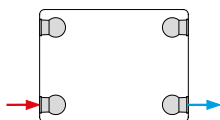

EN 442 CERTIFICATION DATA - CETIAT TESTED IN ACCORDANCE WITH BS EN 442

Type	Vertical Single		Vertical Double	
Height	1800	2000	1800	2000
W/m at 75/65/20	1919	2122	2824	3122
n-coefficients	1.31	1.31	1.32	1.32
Heated surface area (m²/m)	3.99	4.40	7.73	8.56
Weight (kg/m)	41.45	45.66	79.41	87.84
Water contents (l/m)	14.19	15.68	15.00	16.49
Wall to tap centre (mm)	43	43	67	67

PIPING INSTRUCTIONS