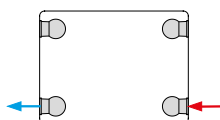

EN 442 CERTIFICATION DATA - CETIAT TESTED IN ACCORDANCE WITH BS EN 442

Type	Vertical Single		Vertical Double	
Height	1800	2000	1800	2000
W/m at 75/65/20	1919	2122	2824	3122
n-coefficients	1.31	1.31	1.32	1.32
Heated surface area (m²/m)	3.99	4.40	7.73	8.56
Weight (kg/m)	41.45	45.66	79.41	87.84
Water contents (l/m)	14.19	15.68	15.00	16.49
Wall to tap centre (mm)	43	43	67	67

PIPING INSTRUCTIONS