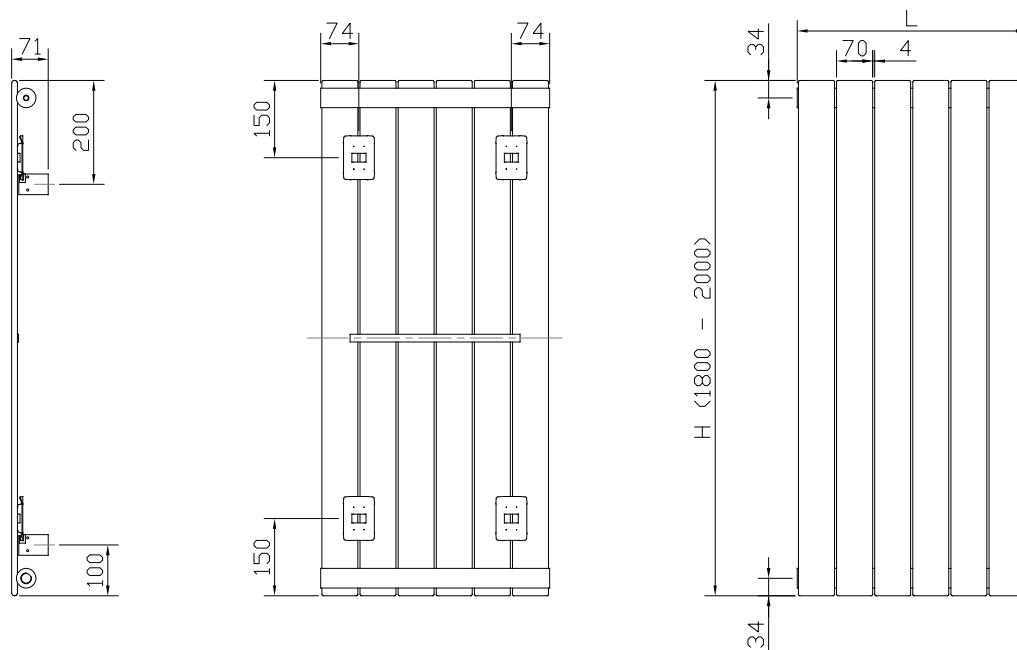

CONCORD VERTICAL

WALL MOUNTING INFORMATION

All dimensions in mm and inches.

Type	From back of radiator to wall		From wall to centre of connections		From front of radiator to wall	
Single Vertical	24mm	0.98inch	43mm	1.69inch	71mm	2.80inch
Double Vertical	40mm	1.57inch	67mm	2.64inch	95mm	3.74inch

FIXING POSITIONS - SINGLE & DOUBLE

All dimensions in mm and inches.

CONNECTIONS

Each radiator comes with 1/2" inlet connections as standard.

EN 442 CERTIFICATION DATA - CETIAT TESTED IN ACCORDANCE WITH BS EN 442

Type	Vertical Single		Vertical Double	
Height	1800	2000	1800	2000
W/m at 75/65/20	1919	2122	2824	3122
n-coefficients	1.31	1.31	1.32	1.32
Heated surface area (m ² /m)	3.99	4.40	7.73	8.56
Weight (kg/m)	41.45	45.66	79.41	87.84
Water contents (l/m)	14.19	15.68	15.00	16.49
Wall to tap centre (mm)	43	43	67	67