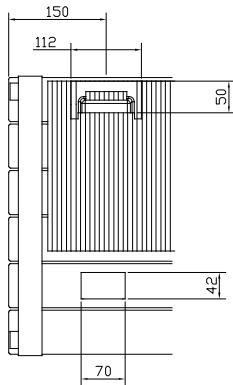

## CONCORD PLANE SINGLE & DOUBLE WALL MOUNTING INFORMATION

All dimensions in mm.

Type	From back of radiator to wall		From wall to centre of connections		From front of radiator to wall	
	mm	inches	mm	inches	mm	inches
Plane Single	11	0.43	43	2.24	71	2.79
Plane Double	25	0.98	97	3.81	125	4.92

### SINGLE FIXING POSITIONS

All dimensions in mm.

4 Lugs 0.5m to 1.9m

6 Lugs 2.0m to 3.0m

### DOUBLE FIXING POSITIONS

All dimensions in mm.

4 Lugs 0.5m to 2.4m

6 Lugs 2.5m to 3.0m