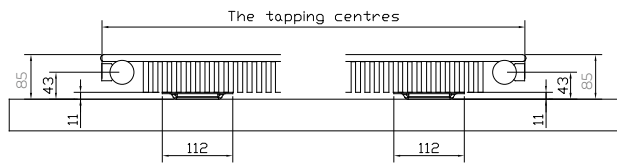

## CONCORD PLANE SINGLE & DOUBLE WALL MOUNTING INFORMATION

All dimensions in mm.

Type	From back of radiator to wall		From wall to centre of connections		From front of radiator to wall	
	mm	inches	mm	inches	mm	inches
Plane Single	11	0.43	43	2.24	71	2.79
Plane Double	25	0.98	97	3.81	125	4.92

### SINGLE FIXING POSITIONS

All dimensions in mm.

4 Lugs 0.5m to 1.9m

6 Lugs 2.0m to 3.0m

### DOUBLE FIXING POSITIONS

All dimensions in mm.

4 Lugs 0.5m to 2.4m

6 Lugs 2.5m to 3.0m