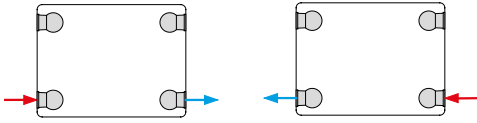

PIPING INSTRUCTIONS

EN 442 CERTIFICATION DATA - CETIAT TESTED IN ACCORDANCE WITH BS EN 442

Type	Plane - Single			Plane - Double		
	444	592	740	444	592	740
Height	444	592	740	444	592	740
W/m at 75/65/20	784	1002	1196	1356	1697	2002
n-coefficients	1.24	1.24	1.25	1.27	1.31	1.32
Heated surface area (m²/m)	2.46	2.57	3.34	2.56	3.54	4.53
Weight (kg/m)	17.83	21.15	27.01	28.82	39.84	50.87
Water contents (l/m)	3.67	4.89	6.12	7.34	9.79	12.24
Wall to tap centre (mm)	43	43	43	97	97	97