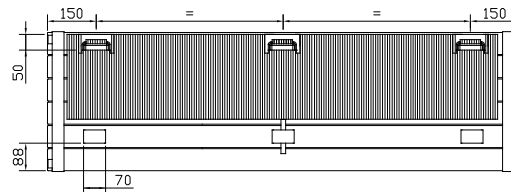

## CONCORD PLANE SINGLE & DOUBLE WALL MOUNTING INFORMATION

All dimensions in mm.

Type	From back of radiator to wall		From wall to centre of connections		From front of radiator to wall	
	mm	inches	mm	inches	mm	inches
Plane Single	11	0.43	43	2.24	71	2.79
Plane Double	25	0.98	97	3.81	125	4.92

### SINGLE FIXING POSITIONS

All dimensions in mm.

4 Lugs 0.5m to 1.9m

6 Lugs 2.0m to 3.0m

### DOUBLE FIXING POSITIONS

All dimensions in mm.

4 Lugs 0.5m to 2.4m

6 Lugs 2.5m to 3.0m