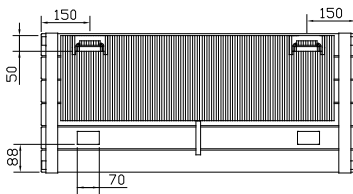

## CONCORD PLANE SINGLE & DOUBLE WALL MOUNTING INFORMATION

All dimensions in mm.

Type	From back of radiator to wall		From wall to centre of connections		From front of radiator to wall	
	mm	inches	mm	inches	mm	inches
Plane Single	11	0.43	43	2.24	71	2.79
Plane Double	25	0.98	97	3.81	125	4.92

### SINGLE FIXING POSITIONS

All dimensions in mm.

4 Lugs 0.5m to 1.9m

6 Lugs 2.0m to 3.0m

### DOUBLE FIXING POSITIONS

All dimensions in mm.

4 Lugs 0.5m to 2.4m

6 Lugs 2.5m to 3.0m