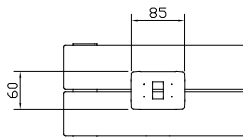

## CONCORD PLANE SINGLE & DOUBLE WALL MOUNTING INFORMATION

All dimensions in mm.

Type	From back of radiator to wall		From wall to centre of connections		From front of radiator to wall	
	mm	inches	mm	inches	mm	inches
Plane Single	11	0.43	43	2.24	71	2.79
Plane Double	25	0.98	97	3.81	125	4.92

### SINGLE FIXING POSITIONS

All dimensions in mm.

4 Lugs 0.5m to 1.9m

6 Lugs 2.0m to 3.0m

### DOUBLE FIXING POSITIONS

All dimensions in mm.

4 Lugs 0.5m to 2.4m

6 Lugs 2.5m to 3.0m