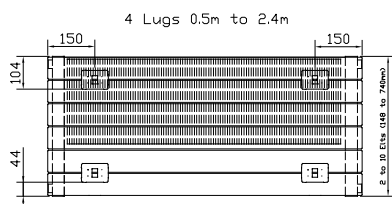

## CONCORD PLANE SINGLE & DOUBLE WALL MOUNTING INFORMATION

All dimensions in mm.

Type	From back of radiator to wall		From wall to centre of connections		From front of radiator to wall	
	mm	inches	mm	inches	mm	inches
Plane Single	11	0.43	43	2.24	71	2.79
Plane Double	25	0.98	97	3.81	125	4.92

### SINGLE FIXING POSITIONS

All dimensions in mm.

4 Lugs 0.5m to 1.9m

6 Lugs 2.0m to 3.0m

### DOUBLE FIXING POSITIONS

All dimensions in mm.

4 Lugs 0.5m to 2.4m

6 Lugs 2.5m to 3.0m