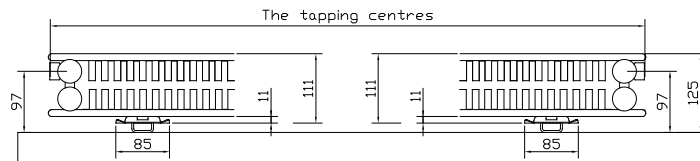

## CONCORD PLANE SINGLE & DOUBLE WALL MOUNTING INFORMATION

All dimensions in mm.

Type	From back of radiator to wall		From wall to centre of connections		From front of radiator to wall	
	mm	inches	mm	inches	mm	inches
Plane Single	11	0.43	43	2.24	71	2.79
Plane Double	25	0.98	97	3.81	125	4.92

### SINGLE FIXING POSITIONS

All dimensions in mm.

4 Lugs 0.5m to 1.9m

6 Lugs 2.0m to 3.0m

### DOUBLE FIXING POSITIONS

All dimensions in mm.

4 Lugs 0.5m to 2.4m

6 Lugs 2.5m to 3.0m