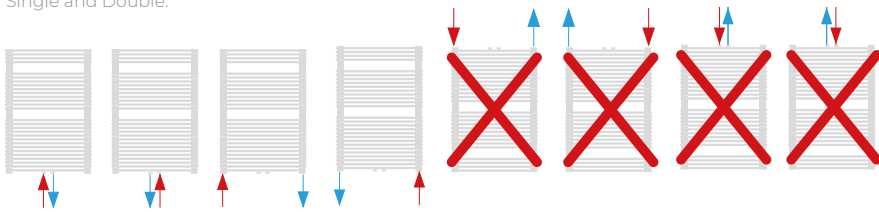

## DOUBLE WALL MOUNTING INFORMATION

All dimensions in mm. Inches in brackets.

## CONNECTIONS

Each radiator comes with 1/2" inlet connections as standard.

## PIPING OPTIONS

Single and Double.

Piping options: BBOE (Bottom, Bottom, Opposite, End)