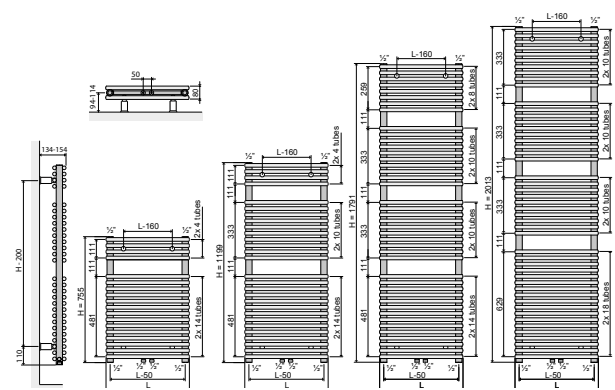

### STRAIGHT DOUBLE

Height mm	Lengths mm	White UIN	Colour UIN	Watts	Heat output Btu/hr
<b>755</b>	450	407502450	407502450c	565	1928
	500	407502500	407502500c	626	2136
	600	407502600	407502600c	749	2556
	750	407502750	407502750c	934	3187
<b>1199</b>	450	401102450	401102450c	868	2962
	500	401102500	401102500c	963	3286
	600	401102600	401102600c	1154	3937
	750	401102750	401102750c	1441	4917
<b>1791</b>	450	401702450	401702450c	1268	4326
	500	401702500	401702500c	1402	4784
	600	401702600	401702600c	1670	5698
	750	401702750	401702750c	2073	7073
<b>2013</b>	450	402002450	402002450c	1427	4869
	500	402002500	402002500c	1576	5377
	600	402002600	402002600c	1874	6394
	750	402002750	402002750c	2321	7919

## CENTRE TAP TRV

UIN	Elements	UIN	Elements
14531310	CENTRE TAP TRV STRAIGHT WHITE -10MM	14531610	CENTRE TAP TRV ANGLED L CHROME -10MM
14531312	CENTRE TAP TRV STRAIGHT WHITE -1/2IN	14531612	CENTRE TAP TRV ANGLED L CHROME -1/2IN
14531315	CENTRE TAP TRV STRAIGHT WHITE -15MM	14531615	CENTRE TAP TRV ANGLED L CHROME -15MM
14531410	CENTRE TAP TRV STRAIGHT CHROME -10MM	14531710	CENTRE TAP TRV ANGLED R WHITE -10MM
14531412	CENTRE TAP TRV STRAIGHT CHROME -1/2IN	14531712	CENTRE TAP TRV ANGLED R WHITE -1/2IN
14531415	CENTRE TAP TRV STRAIGHT CHROME -15MM	14531715	CENTRE TAP TRV ANGLED R WHITE -15MM
14531510	CENTRE TAP TRV ANGLED L WHITE -10MM	14531810	CENTRE TAP TRV ANGLED R CHROME -10MM
14531512	CENTRE TAP TRV ANGLED L WHITE -1/2IN	14531812	CENTRE TAP TRV ANGLED R CHROME -1/2IN
14531515	CENTRE TAP TRV ANGLED L WHITE -15MM	14531815	CENTRE TAP TRV ANGLED R CHROME -15MM

## SINGLE WALL MOUNTING INFORMATION

All dimensions in mm. Inches in brackets.

## DOUBLE WALL MOUNTING INFORMATION

All dimensions in mm. Inches in brackets.