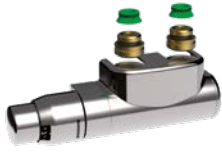

## CENTRE TAP TRV

UIN	Elements	UIN	Elements
14531310	CENTRE TAP TRV STRAIGHT WHITE -10MM	14531610	CENTRE TAP TRV ANGLED L CHROME -10MM
14531312	CENTRE TAP TRV STRAIGHT WHITE -1/2IN	14531612	CENTRE TAP TRV ANGLED L CHROME -1/2IN
14531315	CENTRE TAP TRV STRAIGHT WHITE -15MM	14531615	CENTRE TAP TRV ANGLED L CHROME -15MM
14531410	CENTRE TAP TRV STRAIGHT CHROME -10MM	14531710	CENTRE TAP TRV ANGLED R WHITE -10MM
14531412	CENTRE TAP TRV STRAIGHT CHROME -1/2IN	14531712	CENTRE TAP TRV ANGLED R WHITE -1/2IN
14531415	CENTRE TAP TRV STRAIGHT CHROME -15MM	14531715	CENTRE TAP TRV ANGLED R WHITE -15MM
14531510	CENTRE TAP TRV ANGLED L WHITE -10MM	14531810	CENTRE TAP TRV ANGLED R CHROME -10MM
14531512	CENTRE TAP TRV ANGLED L WHITE -1/2IN	14531812	CENTRE TAP TRV ANGLED R CHROME -1/2IN
14531515	CENTRE TAP TRV ANGLED L WHITE -15MM	14531815	CENTRE TAP TRV ANGLED R CHROME -15MM