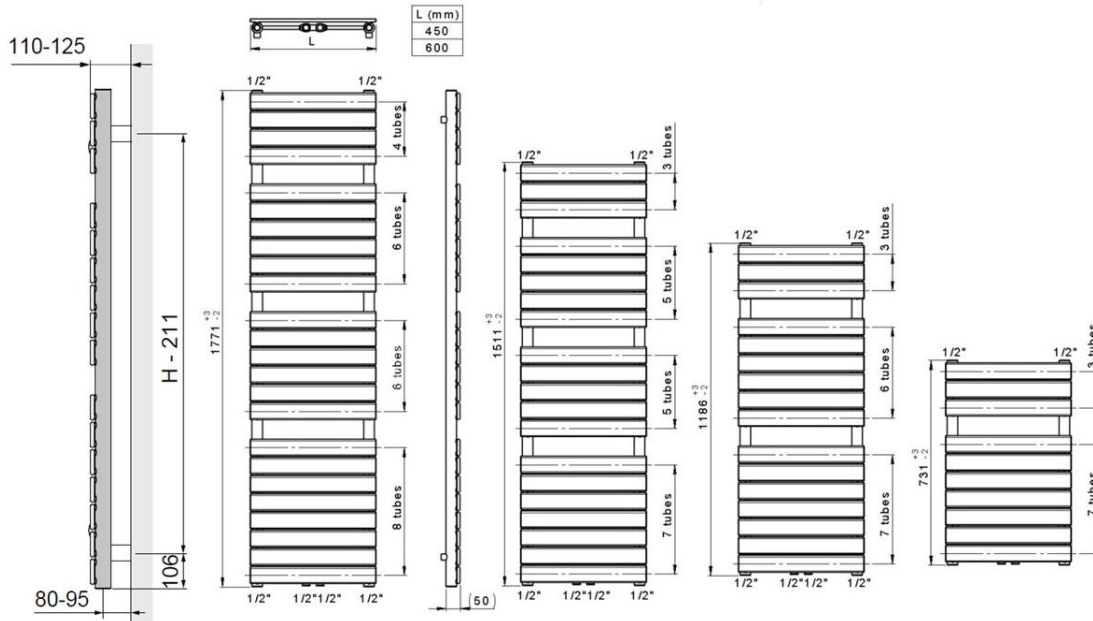

KITCHEN & BATHROOM SERIES

**CONCORD
RAIL**

50 Δ t

(75/65/20°C)

STRAIGHT SINGLE

Height mm	Length mm	Tap centres	White UIN	Colour UIN	Heat output Watts / Btu/hr	
731	450	400	148581	148581c	342	1167
	600	550	148582	148582c	447	1525
1186	450	400	148583	148583c	530	1808
	600	550	148584	148584c	694	2368
1511	450	400	148585	148585c	666	2272
	600	550	148586	148586c	869	2965
1771	450	400	148587	148587c	777	2651
	600	550	148588	148588c	1010	3446

Please note that once a coloured radiator has been ordered, it cannot be cancelled or returned.

CENTRE TAP TRV

UIN	Elements	UIN	Elements
14531310	CENTRE TAP TRV STRAIGHT WHITE -10MM	14531610	CENTRE TAP TRV ANGLED L CHROME -10MM
14531312	CENTRE TAP TRV STRAIGHT WHITE -1/2IN	14531612	CENTRE TAP TRV ANGLED L CHROME -1/2IN
14531315	CENTRE TAP TRV STRAIGHT WHITE -15MM	14531615	CENTRE TAP TRV ANGLED L CHROME -15MM
14531410	CENTRE TAP TRV STRAIGHT CHROME -10MM	14531710	CENTRE TAP TRV ANGLED R WHITE -10MM
14531412	CENTRE TAP TRV STRAIGHT CHROME -1/2IN	14531712	CENTRE TAP TRV ANGLED R WHITE -1/2IN
14531415	CENTRE TAP TRV STRAIGHT CHROME -15MM	14531715	CENTRE TAP TRV ANGLED R WHITE -15MM
14531510	CENTRE TAP TRV ANGLED L WHITE -10MM	14531810	CENTRE TAP TRV ANGLED R CHROME -10MM
14531512	CENTRE TAP TRV ANGLED L WHITE -1/2IN	14531812	CENTRE TAP TRV ANGLED R CHROME -1/2IN
14531515	CENTRE TAP TRV ANGLED L WHITE -15MM	14531815	CENTRE TAP TRV ANGLED R CHROME -15MM

WALL MOUNTING INFORMATION

All dimensions in mm.

CONNECTIONS

Each radiator comes with 1/2" inlet connections as standard.

PIPING OPTIONS

Single

Piping options: BBOE (Bottom, Bottom, Opposite, End)

EN 442 CERTIFICATION DATA - CETIAT TESTED IN ACCORDANCE WITH BS EN 442