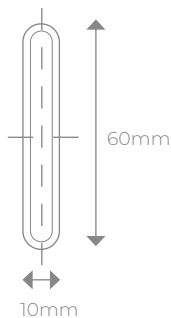

50 Δ t

(75/65/20°C)

STRAIGHT SINGLE

Height mm	Length mm	Tap centres	White UIN	Colour UIN	Heat output Watts / Btu/hr	
731	450	400	148581	148581c	342	1167
	600	550	148582	148582c	447	1525
1186	450	400	148583	148583c	530	1808
	600	550	148584	148584c	694	2368
1511	450	400	148585	148585c	666	2272
	600	550	148586	148586c	869	2965
1771	450	400	148587	148587c	777	2651
	600	550	148588	148588c	1010	3446

Δ t50 is the UK's industry standard for heating outputs, which has an operating temperature of 75/65/20°C. If you have a low temperature heat source you may wish to consider Δ t40 or Δ t30 output (see your installer or system designer or download from www.stelradprofessional.com).

For EN442 data, technical and installation information please visit our website: www.stelradprofessional.com and search product downloads.

HORIZONTAL TUBE DIMENSION

COLOUR OPTIONS

Comes in White as standard (RAL 9016).

Please note that once a coloured radiator has been ordered, it cannot be cancelled or returned.