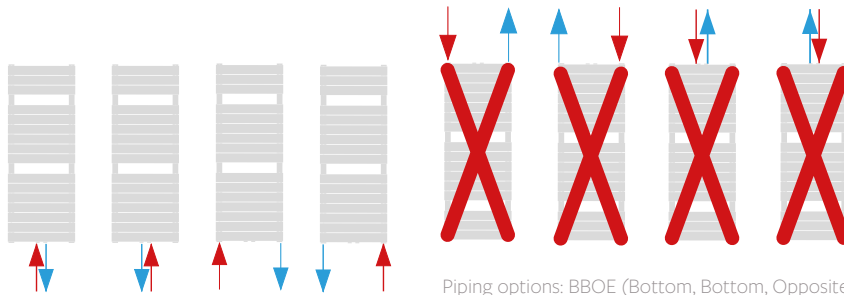

WALL MOUNTING INFORMATION

All dimensions in mm.

CONNECTIONS

Each radiator comes with 1/2" inlet connections as standard.

PIPING OPTIONS

Single

Piping options: BBOE (Bottom, Bottom, Opposite, End)

EN 442 CERTIFICATION DATA - CETIAT TESTED IN ACCORDANCE WITH BS EN 442

Type	Single							
	731	731	1186	1186	1511	1511	1771	1771
Height	731	731	1186	1186	1511	1511	1771	1771
Length	450	600	450	600	450	600	450	600
Watts at 75/65/20	342	447	530	694	666	869	777	1010
n-coefficients	1.21	1.20	1.25	1.23	1.24	1.23	1.24	1.23
Heated surface area (m ²)	0.82	1.03	1.32	1.65	1.65	2.08	1.97	2.48
Weight (Kg)	8.80	10.95	14.10	17.62	17.60	21.94	20.98	26.07
Water contents (l)	3.10	3.73	5.20	6.15	6.30	7.55	7.64	9.15