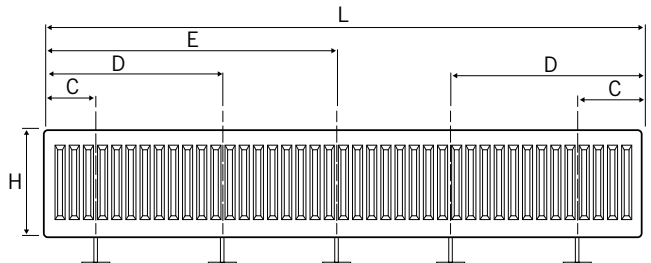

L	C
400 - 1100	133
1200 - 2400	133

SIDE ELEVATION

TOP ELEVATION

COMPACT WITH STYLE K3

FLOORSTANDING BRACKETS

All dimensions in mm. Inches in brackets.

Floor brackets

	L	400	500 - 1100	1200	1400 - 1800	2000 - 3000
H	Number	2pc				3pc
300	C	117	150	250	250	250
500	E	-	-	-	-	L/2+17

	L	400	500 - 1100	1200	1400 - 1800	2000	2200	2400	2600	2800	3000
H	Number	2pc			3pc	4pc			5pc		
600	C	117	150	250	250	250			250		
700	D	-	-	-	-	750	817	850	750	817	850
	E	-	-	-	817	-	-	-	L/2+17		

CONNECTIONS

Each radiator comes with 1/2" inlet connections as standard.

PIPING OPTIONS

EN 442 CERTIFICATION DATA - CETIAT TESTED IN ACCORDANCE WITH BS EN 442

Type	K3			
	300	500	600	700
Height	300	500	600	700
W/m at 75/65/20	1349	2056	2389	2712
n-coefficients	1.31	1.32	1.32	1.34
Heated surface area (m2/m)	5.26	9.49	11.61	13.72
Weight (kg/m)	25.20	43.40	52.50	60.77
Water contents (l/m)	5.40	8.33	9.80	11.37
Wall to tap centre (mm)	73	73	73	73