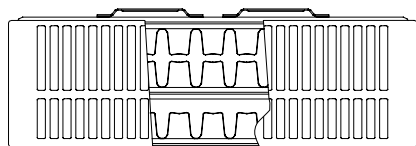

Please note that once a coloured radiator has been ordered, it cannot be cancelled or returned.

COMPACT WITH STYLE K3

WALL MOUNTING AND LUG INFORMATION

All dimensions in mm. Inches in brackets.

REAR ELEVATION

L	C
400 - 1100	133
1200 - 2400	133

SIDE ELEVATION

TOP ELEVATION

COMPACT WITH STYLE K3

FLOORSTANDING BRACKETS

All dimensions in mm. Inches in brackets.

Floor brackets

	L	400	500 - 1100	1200	1400 - 1800	2000 - 3000
H	Number	2pc				3pc
300	C	117	150	250	250	250
500	E	-	-	-	-	L/2+17

	L	400	500 - 1100	1200	1400 - 1800	2000	2200	2400	2600	2800	3000
H	Number	2pc			3pc	4pc			5pc		
600	C	117	150	250	250	250			250		
700	D	-	-	-	-	750	817	850	750	817	850
	E	-	-	-	817	-	-	-	L/2+17		

CONNECTIONS