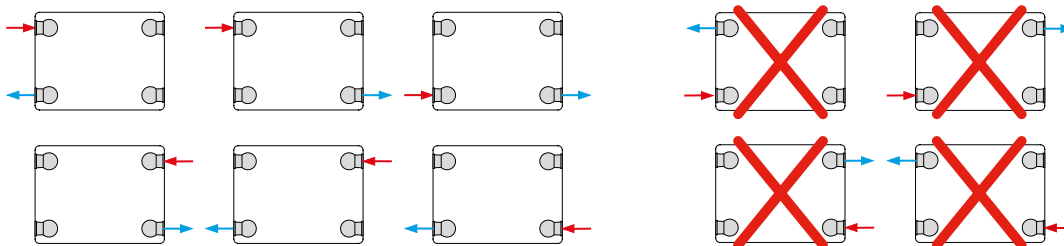

L	C
400 - 1100	133
1200 - 2400	133

SIDE ELEVATION

TOP ELEVATION

COMPACT WITH STYLE K3

FLOORSTANDING BRACKETS

All dimensions in mm. Inches in brackets.

Floor brackets

	L	400	500 - 1100	1200	1400 - 1800	2000 - 3000
H	Number	2pc				3pc
300	C	117	150	250	250	250
500	E	-	-	-	-	L/2+17

	L	400	500 - 1100	1200	1400 - 1800	2000	2200	2400	2600	2800	3000
H	Number	2pc			3pc	4pc			5pc		
600	C	117	150	250	250	250			250		
700	D	-	-	-	-	750	817	850	750	817	850
	E	-	-	-	817	-	-	-	L/2+17		

CONNECTIONS

Each radiator comes with 1/2" inlet connections as standard.

PIPING OPTIONS

EN 442 CERTIFICATION DATA - CETIAT TESTED IN ACCORDANCE WITH BS EN 442

Type	K3			
	300	500	600	700
Height	300	500	600	700
W/m at 75/65/20	1349	2056	2389	2712
n-coefficients	1.31	1.32	1.32	1.34
Heated surface area (m2/m)	5.26	9.49	11.61	13.72
Weight (kg/m)	25.20	43.40	52.50	60.77
Water contents (l/m)	5.40	8.33	9.80	11.37
Wall to tap centre (mm)	73	73	73	73