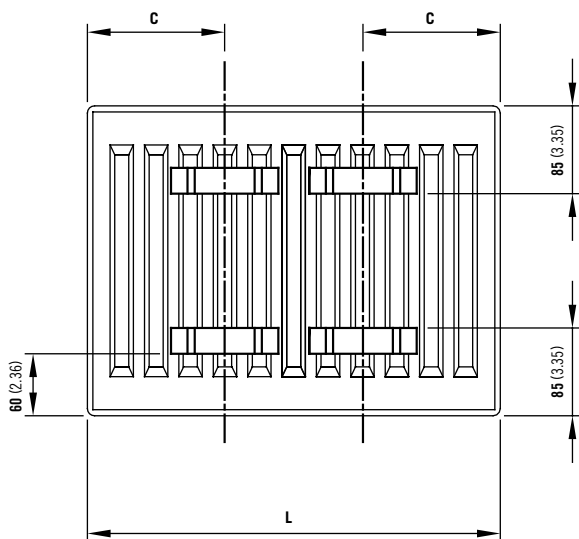

Please note that once a coloured radiator has been ordered, it cannot be cancelled or returned.

COMPACT WITH STYLE K3

WALL MOUNTING AND LUG INFORMATION

All dimensions in mm. Inches in brackets.

REAR ELEVATION

	L	400	500 - 1100	1200	1400 - 1800	2000	2200	2400	2600	2800	3000
H	Number	2pc			3pc	4pc			5pc		
600	C	117	150	250	250	250			250		
700	D	-	-	-	-	750	817	850	750	817	850
	E	-	-	-	817	-	-	-	L/2+17		

CONNECTIONS

Each radiator comes with 1/2" inlet connections as standard.

PIPING OPTIONS

EN 442 CERTIFICATION DATA - CETIAT TESTED IN ACCORDANCE WITH BS EN 442

Type	K3			
	300	500	600	700
Height	300	500	600	700
W/m at 75/65/20	1349	2056	2389	2712
n-coefficients	1.31	1.32	1.32	1.34
Heated surface area (m2/m)	5.26	9.49	11.61	13.72
Weight (kg/m)	25.20	43.40	52.50	60.77
Water contents (l/m)	5.40	8.33	9.80	11.37
Wall to tap centre (mm)	73	73	73	73