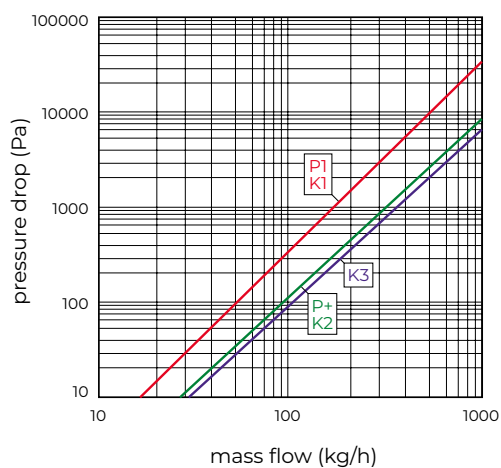

EN 442 CERTIFICATION DATA - CETIAT TESTED IN ACCORDANCE WITH BS EN 442

Type	K3			
	300	500	600	700
Height	300	500	600	700
W/m at 75/65/20	1349	2056	2389	2712
n-coefficients	1.31	1.32	1.32	1.34
Heated surface area (m2/m)	5.26	9.49	11.61	13.72
Weight (kg/m)	25.20	43.40	52.50	60.77
Water contents (l/m)	5.40	8.33	9.80	11.37
Wall to tap centre (mm)	73	73	73	73

PRESSURE DROPS

Type	Kv
P1 / K1	1.67
P+ / K2	3.32
K3	3.65