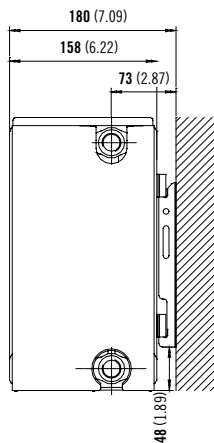

Please note that once a coloured radiator has been ordered, it cannot be cancelled or returned.

COMPACT WITH STYLE K3

WALL MOUNTING AND LUG INFORMATION

All dimensions in mm. Inches in brackets.

REAR ELEVATION

L	C
400 - 1100	133
1200 - 2400	133

SIDE ELEVATION

TOP ELEVATION

COMPACT WITH STYLE K3

FLOORSTANDING BRACKETS

All dimensions in mm. Inches in brackets.

Floor brackets

	L	400	500 - 1100	1200	1400 - 1800	2000 - 3000
H	Number	2pc				3pc
300	C	117	150	250	250	250
500	E	-	-	-	-	L/2+17

	L	400	500 - 1100	1200	1400 - 1800	2000	2200	2400	2600	2800	3000
H	Number	2pc			3pc	4pc			5pc		
600	C	117	150	250	250	250			250		
700	D	-	-	-	-	750	817	850	750	817	850
	E	-	-	-	817	-	-	-	L/2+17		

CONNECTIONS