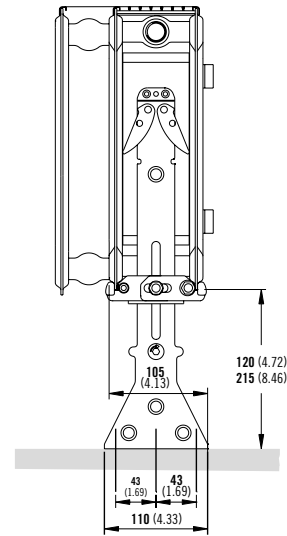

L	C
400 - 1100	133
1200 - 2400	133

SIDE ELEVATION

TOP ELEVATION

COMPACT WITH STYLE K3

FLOORSTANDING BRACKETS

All dimensions in mm. Inches in brackets.

Floor brackets

	L	400	500 - 1100	1200	1400 - 1800	2000 - 3000
H	Number	2pc				3pc
300	C	117	150	250	250	250
500	E	-	-	-	-	L/2+17

	L	400	500 - 1100	1200	1400 - 1800	2000	2200	2400	2600	2800	3000
H	Number	2pc			3pc	4pc			5pc		
600	C	117	150	250	250	250			250		
700	D	-	-	-	-	750	817	850	750	817	850
	E	-	-	-	817	-	-	-	L/2+17		

CONNECTIONS

Each radiator comes with 1/2" inlet connections as standard.

PIPING OPTIONS

EN 442 CERTIFICATION DATA - CETIAT TESTED IN ACCORDANCE WITH BS EN 442

Type	K3			
	300	500	600	700
Height	300	500	600	700
W/m at 75/65/20	1349	2056	2389	2712
n-coefficients	1.31	1.32	1.32	1.34
Heated surface area (m2/m)	5.26	9.49	11.61	13.72
Weight (kg/m)	25.20	43.40	52.50	60.77
Water contents (l/m)	5.40	8.33	9.80	11.37
Wall to tap centre (mm)	73	73	73	73