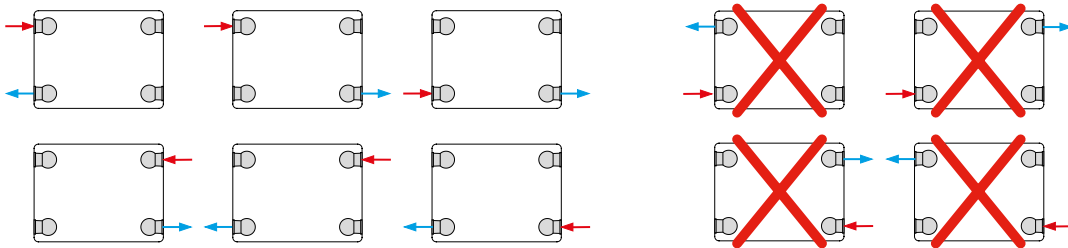

PIPING OPTIONS