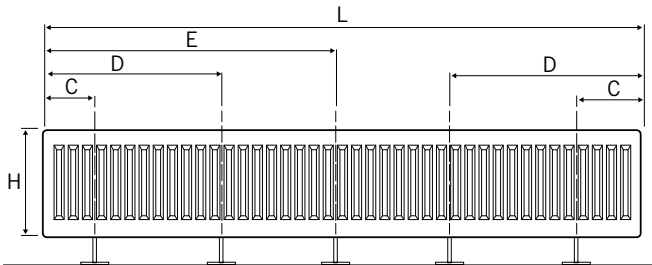

PLANAR K3

FLOORSTANDING BRACKETS

All dimensions in mm. Inches in brackets.

	L	400	500 - 1100	1200	1400 - 1800	2000 - 3000
H	Number	2pc				3pc
300	C	117	150	250	250	250
500	E	-	-	-	-	L/2+17

	L	400	500 - 1100	1200	1400 - 1800	2000	2200	2400	2600	2800	3000
H	Number	2pc			3pc		4pc			5pc	
600	C	117	150	250	250	250			250		
700	D	-	-	-	-	750	817	850	750	817	850
	E	-	-	-	817	-	-	-	L/2+17		

CONNECTIONS

Each radiator comes with 1/2" inlet connections as standard.

PIPING OPTIONS