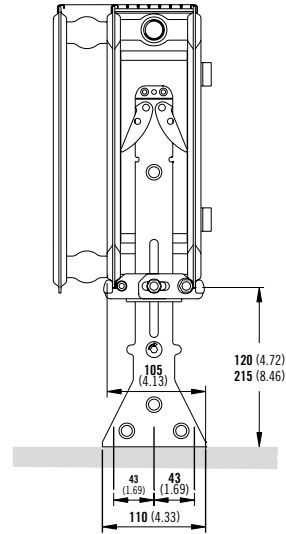

## WALL MOUNTING AND LUG INFORMATION

All dimensions in mm. Inches in brackets.

## FLOORSTANDING BRACKETS

All dimensions in mm. Inches in brackets.

Floor brackets

	L	400	500 - 1100	1200	1400 - 1800	2000 - 3000
H	Number	2pc				3pc
300	C	117	150	250	250	250
500	E	-	-	-	-	L/2+17

	L	400	500 - 1100	1200	1400 - 1800	2000	2200	2400	2600	2800	3000
H	Number	2pc			3pc		4pc			5pc	
600	C	117	150	250	250	250			250		
700	D	-	-	-	-	750	817	850	750	817	850
	E	-	-	-	817	-	-	-	L/2+17		

## CONNECTIONS

Each radiator comes with 1/2" inlet connections as standard.