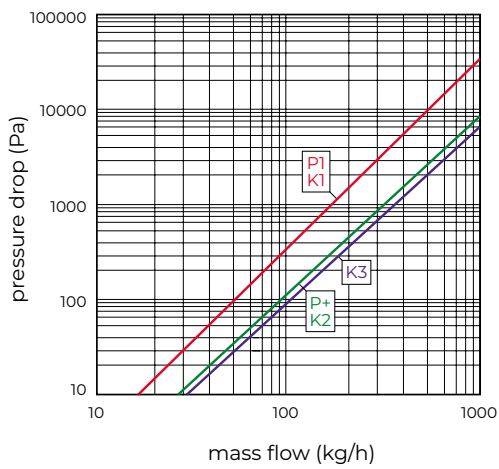

EN 442 CERTIFICATION DATA - CETIAT TESTED IN ACCORDANCE WITH BS EN 442

Type	K3			
	300	500	600	700
Height	300	500	600	700
W/m at 75/65/20	1349	2056	2389	2712
n-coefficients	1.31	1.32	1.32	1.34
Heated surface area (m2/m)	5.26	9.49	11.61	13.72
Weight (kg/m)	25.20	43.40	52.50	60.77
Water contents (l/m)	5.40	8.33	9.80	11.37
Wall to tap centre (mm)	73	73	73	73

PRESSURE DROPS

Type	Kv
P1 / K1	1.67
P+ / K2	3.32
K3	3.65